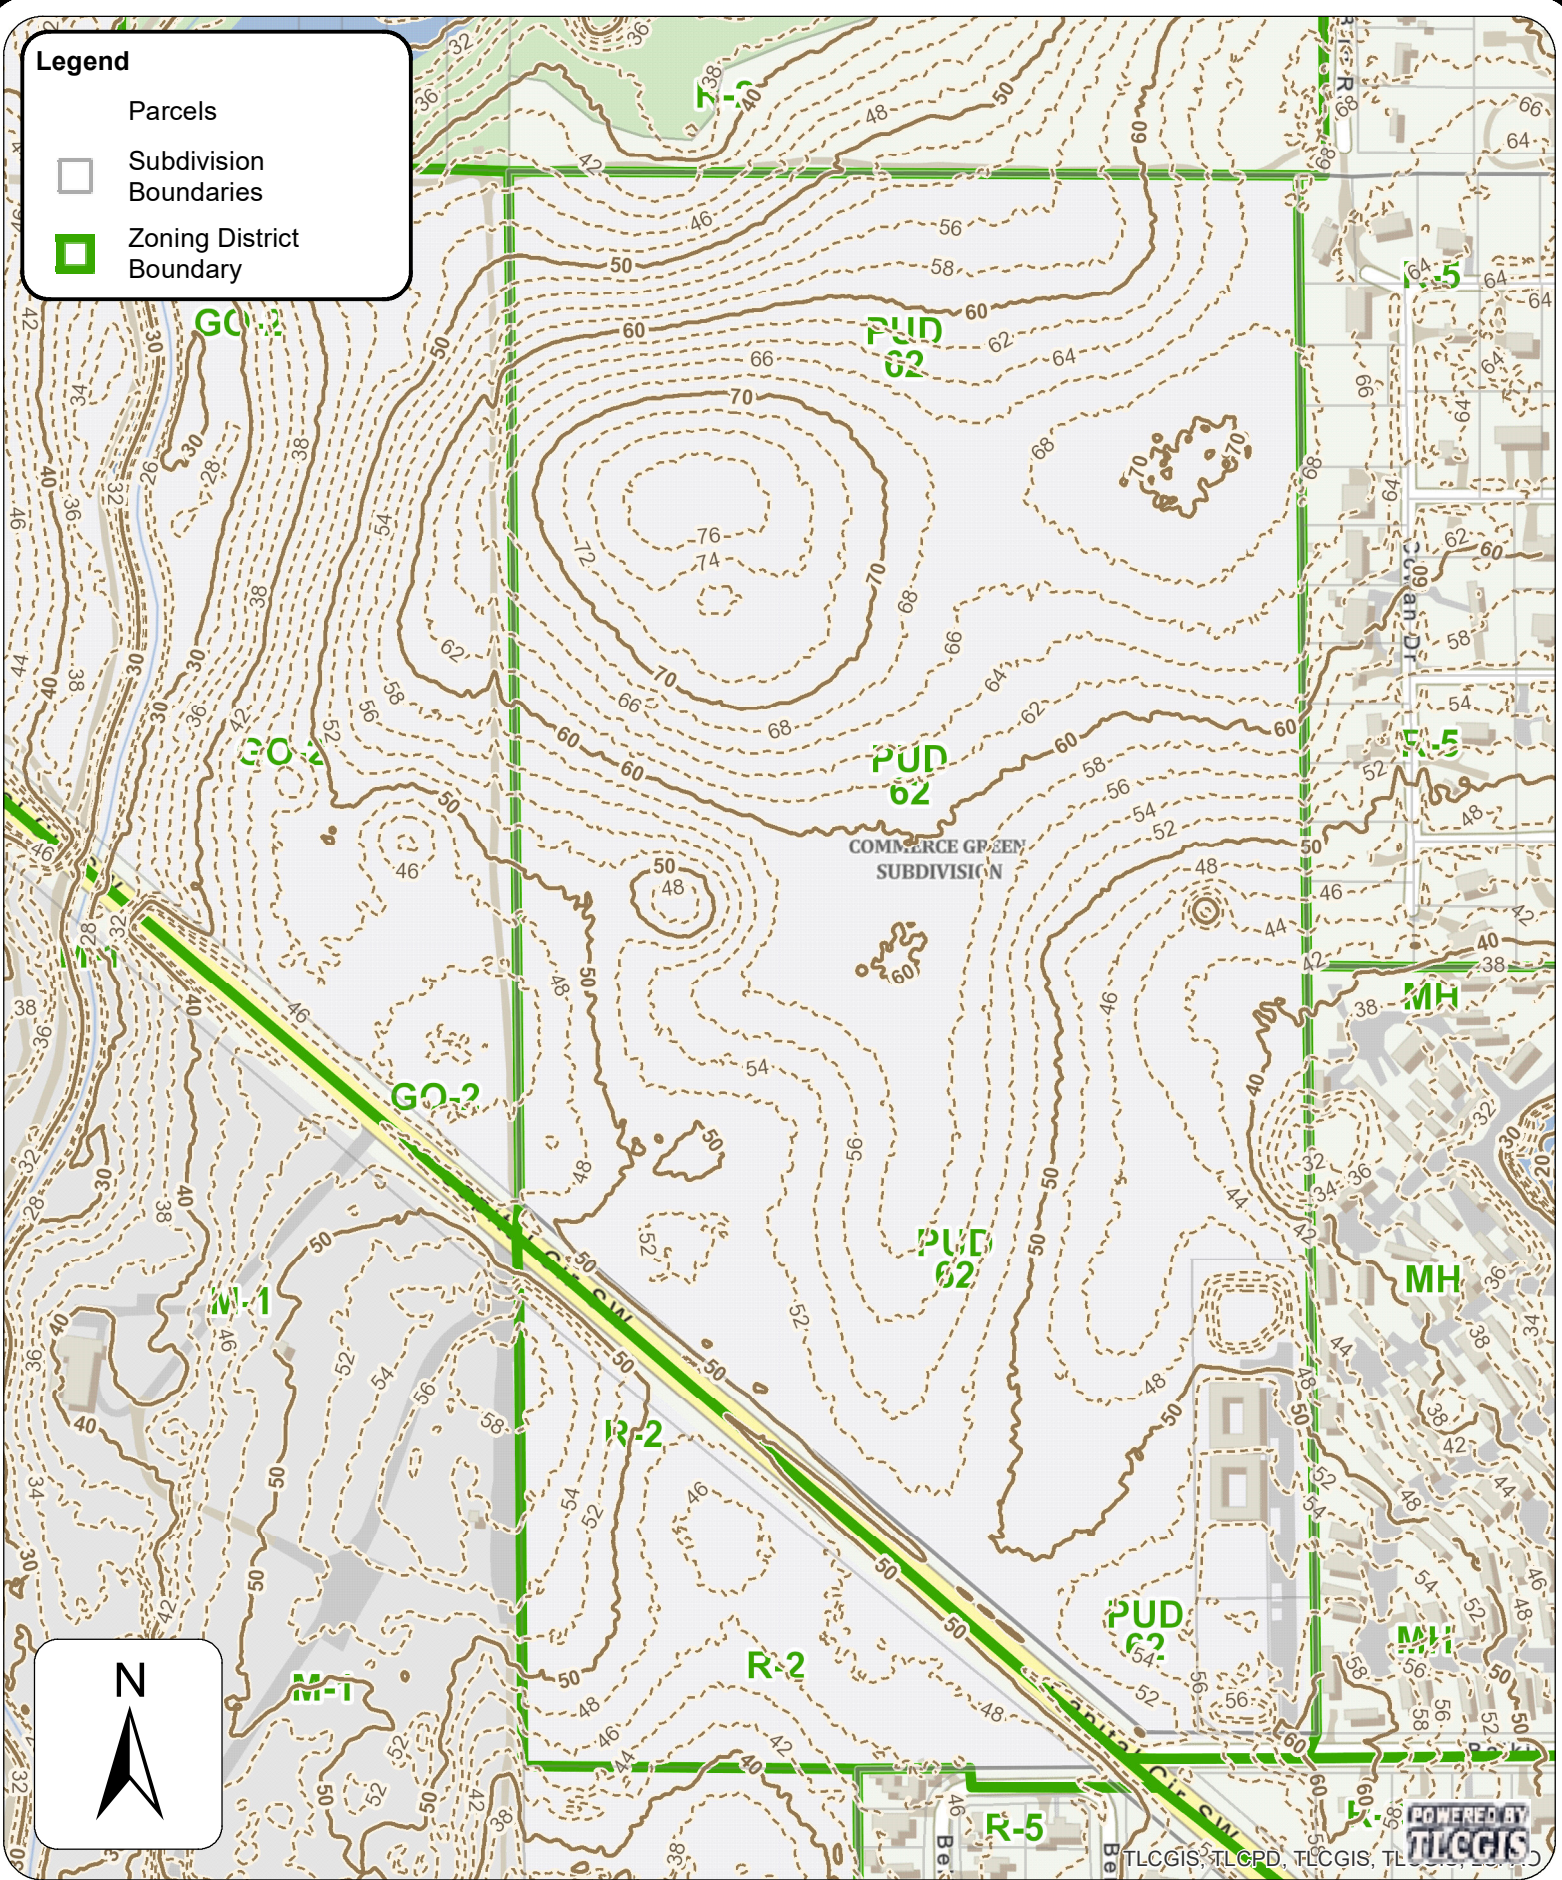

Legend

- Parcels
- Subdivision Boundaries
- Zoning District Boundary

Southbrook PUD

DISCLAIMER

This product has been compiled from the most accurate source data from Leon County, the City of Tallahassee, and the Leon County Property Appraiser's Office. However, this product is for reference purposes only and is not to be construed as a legal document or survey instrument. Any reliance on the information contained herein is at the user's own risk. Leon County, the City of Tallahassee, and the Leon County Property Appraiser's Office assume no responsibility for any use of the information contained herein or any loss resulting therefrom.

Scale:

Not To Scale

Date Drawn:

September 27, 2021

Tallahassee/Leon County GIS

Management Information Services
 Leon County Courthouse
 301 S. Monroe St, P3 Level
 Tallahassee, FL 32301
 850/606-5504
<http://www.tlccgis.org>