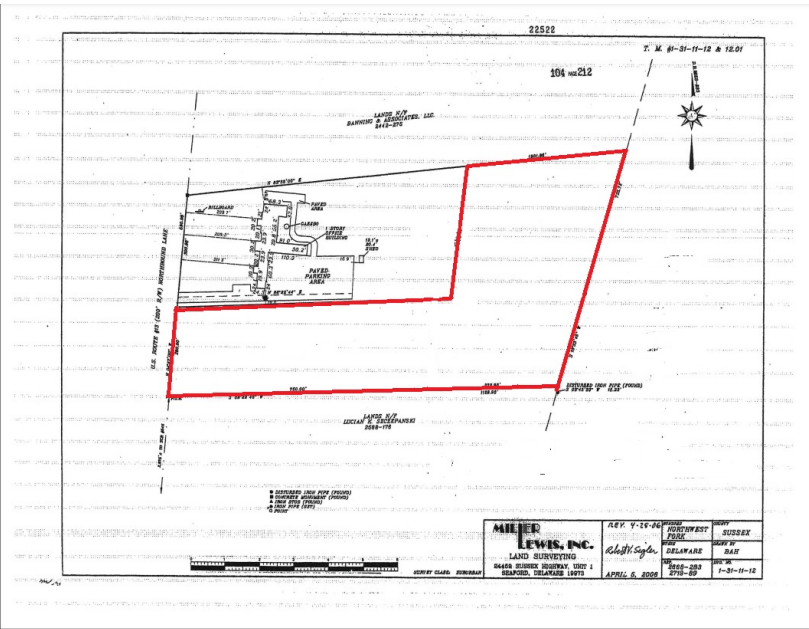

Land For Sale

0 N Sussex Hwy

Bridgeville, DE

For more information contact:

Cindy Bates

302-222-2250

rrmanagement46@gmail.com

All information contained herein is believed to be accurate, however was obtained from third parties and R & R Commercial Realty, Inc. does not warrant as to the accuracy submitted, subject to changes or modification without notice. Listing Broker represents the sellers interest.

R&R Commercial Realty

46 South State Street
Dover, Delaware 19901

www.RandRCommercialRealty.com

302-674-3400 (Office)

302-674-8479 (Fax)