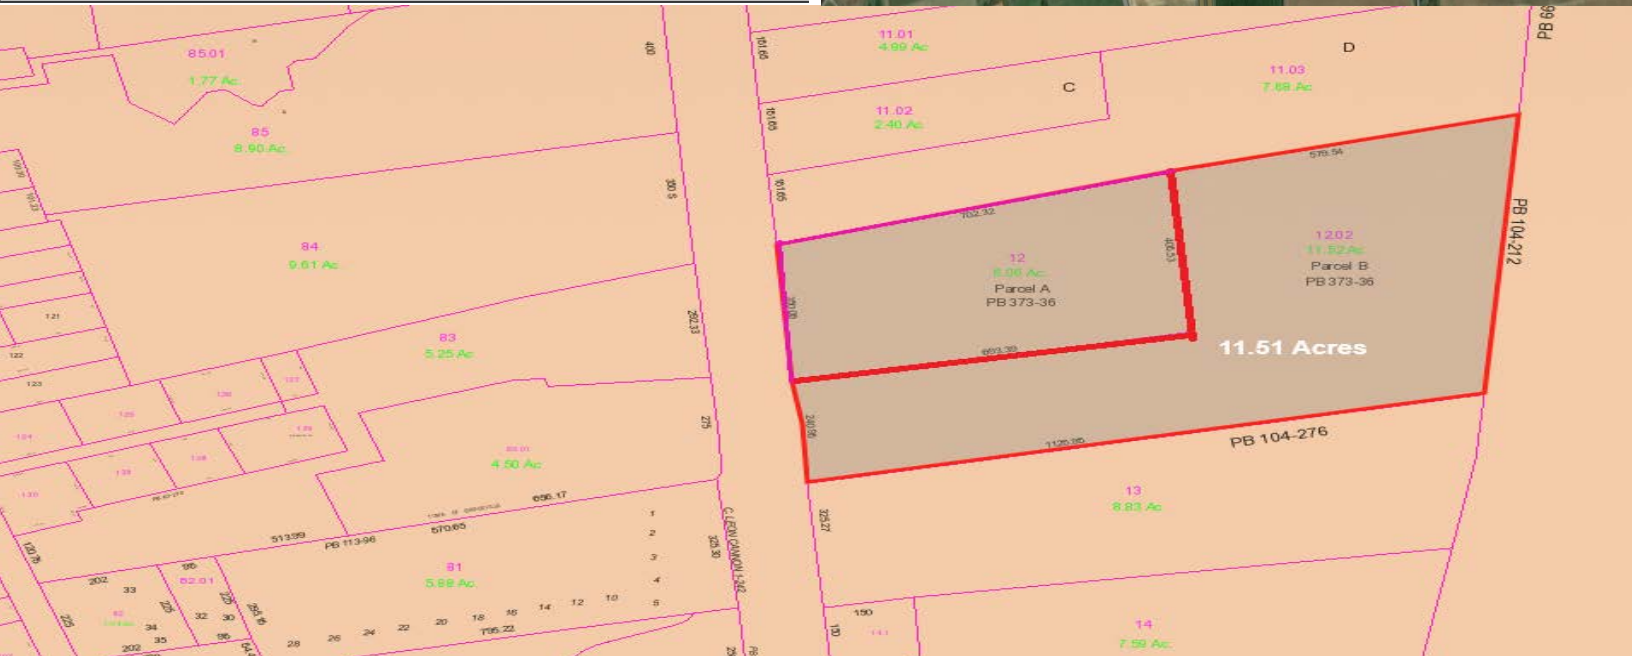

Land For Sale

0 N Sussex Hwy

Bridgeville, DE

For more information contact:

Cindy Bates

302-222-2250

rrmanagement46@gmail.com

All information contained herein is believed to be accurate, however was obtained from third parties and R & R Commercial Realty, Inc. does not warrant as to the accuracy submitted, subject to changes or modification without notice. Listing Broker represents the sellers interest.

R&R Commercial Realty

46 South State Street
Dover, Delaware 19901

www.RandRCommercialRealty.com

302-674-3400 (Office)

302-674-8479 (Fax)