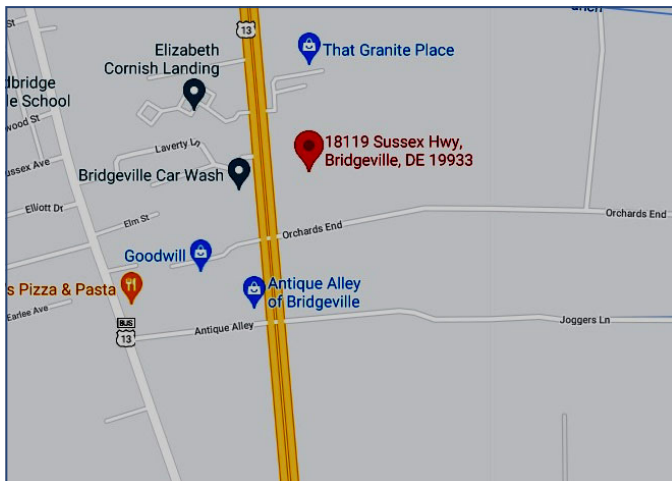

Land For Sale

0 N Sussex Hwy

Bridgeville, DE

Property Information

- ⇒ 11.51 +/- Acres
- ⇒ Sale Price: \$62,000 per Acre
- ⇒ Zoning: C1
- ⇒ Close proximity to Downtown Bridgeville & Seaford

For more information contact: