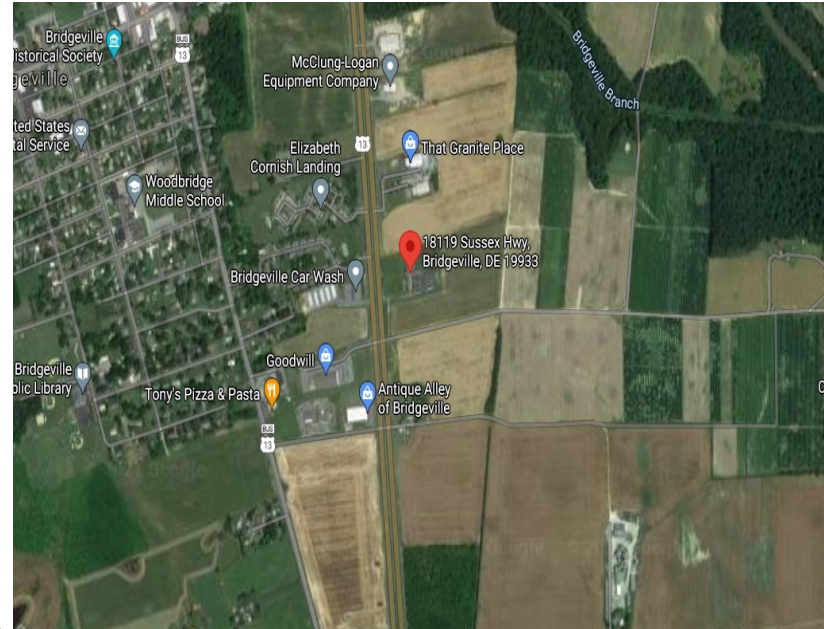

Land For Sale

0 N Sussex Hwy

Bridgeville, DE

For more information contact:

Cindy Bates

302-222-2250

rrmanagement46@gmail.com

All information contained herein is believed to be accurate, however was obtained from third parties and R & R Commercial Realty, Inc. does not warrant as to the accuracy submitted, subject to changes or modification without notice. Listing Broker represents the sellers interest.

R&R Commercial Realty

46 South State Street
Dover, Delaware 19901

www.RandRCommercialRealty.com

302-674-3400 (Office)

302-674-8479 (Fax)