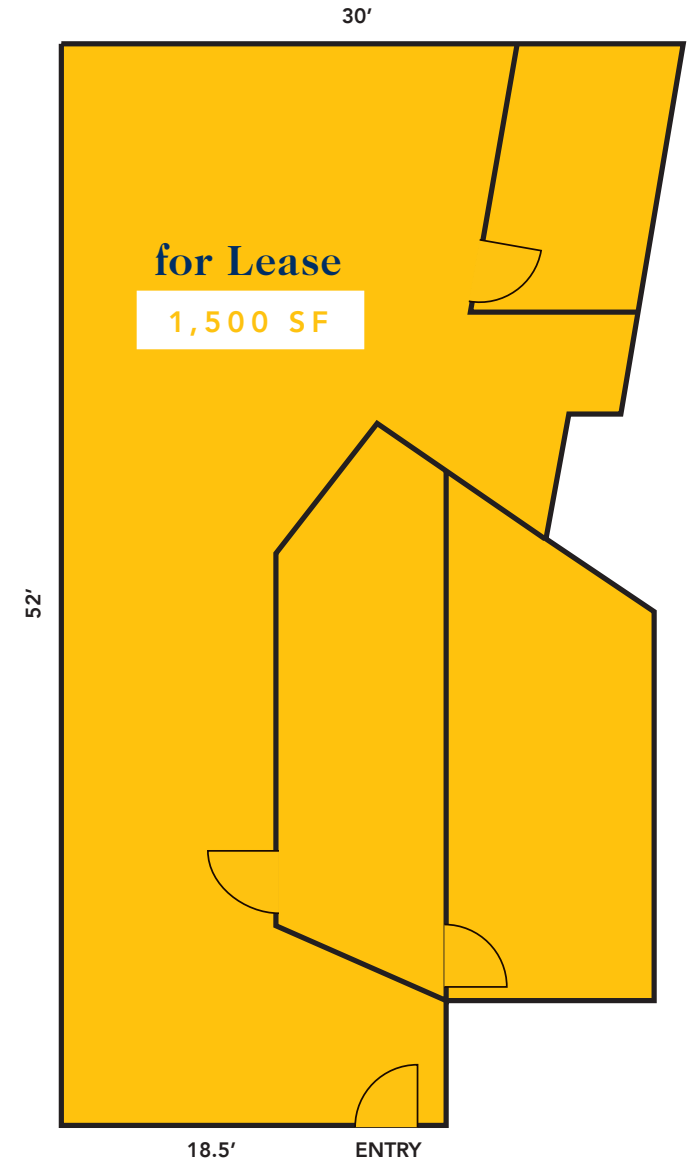

Floor Plan

1180 W 2nd Ave. | Eugene OR 97402

Evans
Elder
Brown &
Seubert

COMMERCIAL REAL ESTATE

CONTACT

Jeff
Elder

jeff@eebcre.com

Ashley
Hope
Wells

ashley@eebcre.com

541.345.4860

101 East Broadway
Suite #101
Eugene, OR 97401

Licensed in the
State of Oregon.