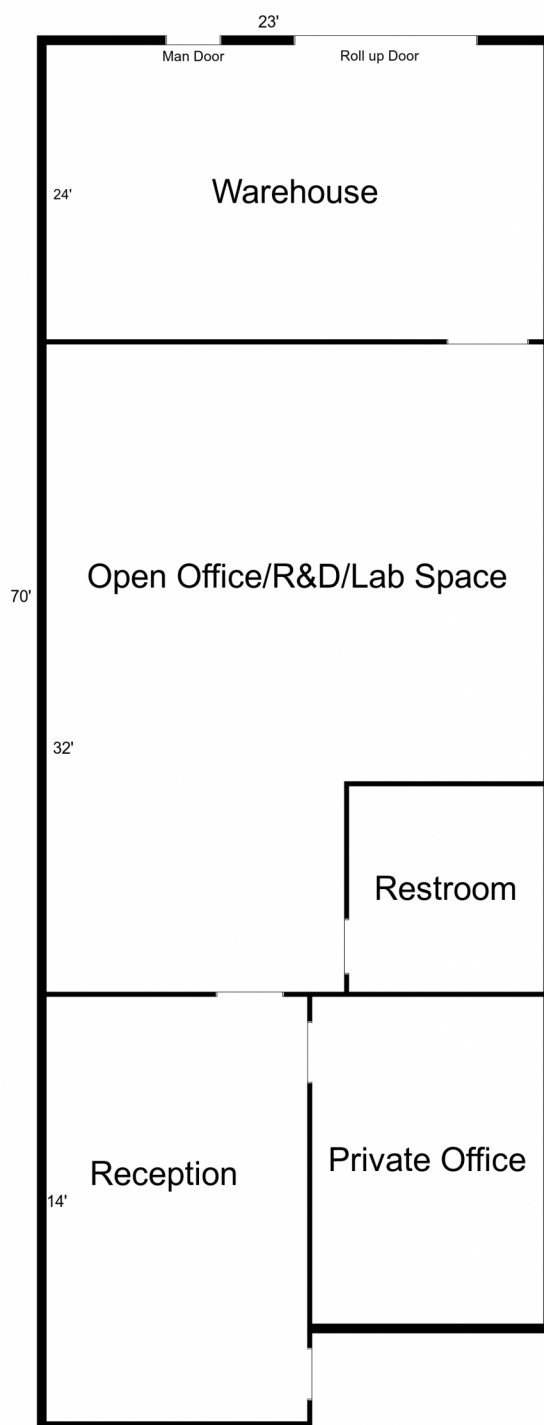

MOUNTAIN VIEW INDUSTRIAL PARK

1527 W. 13TH ST., SUITE J
UPLAND, CA 91786

1,824 SQUARE FEET

*All measurements are approximate and may vary.