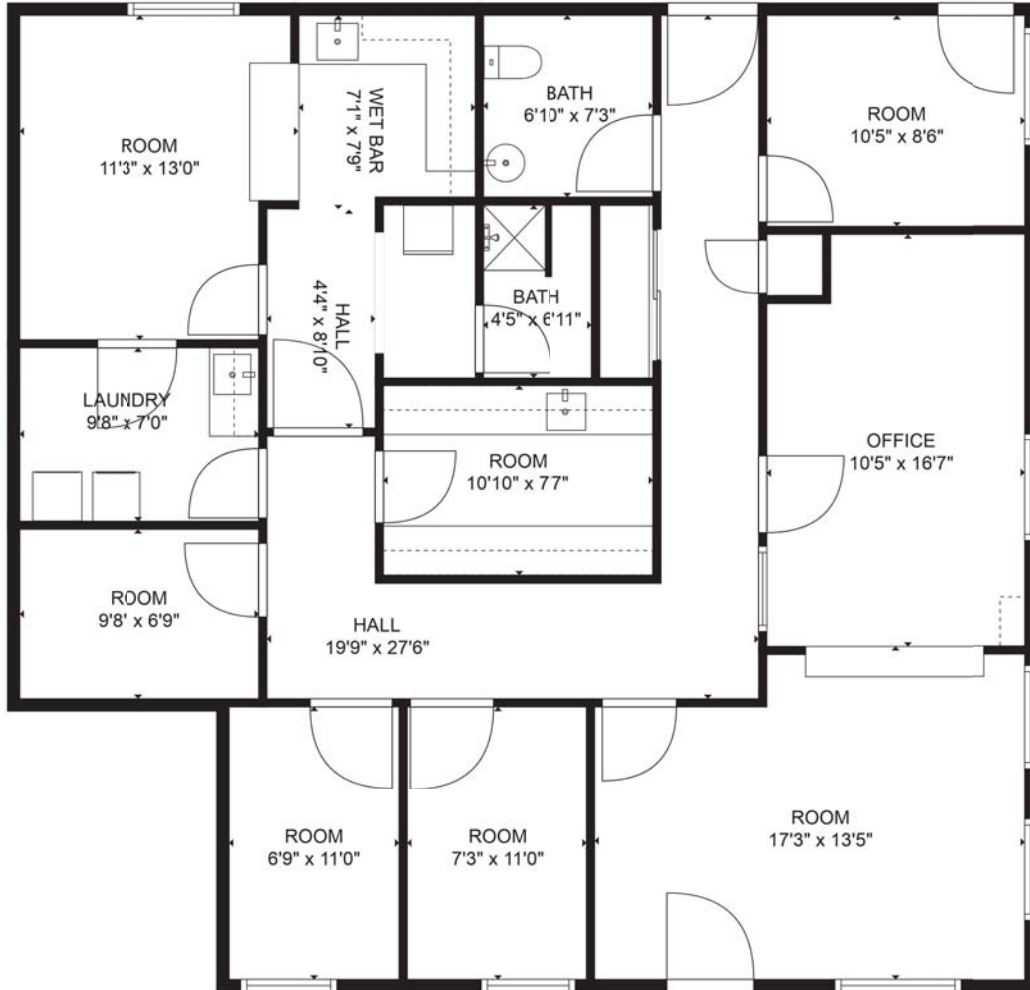

31775 Washington Highway 20, Oak Harbor, Washington 98277, United States, A2

Gross Living Area: 1473 sq. ft

FLOOR 1
[AREA: 1473]

Space	Area (sq. ft)	Calculation <small>Coordinate Polygon Area Algorithm using inches</small>
FLOOR 1 (Living area)	1473	$-((497.6 + 497.6) * (20.9 - 486.2) + (497.6 + 113.8) * (486.2 - 486.2) + (113.8 + 113.8) * (486.2 - 350.4) + (113.8 + 12.2) * (350.4 - 350.4) + (12.2 + 12.2) * (350.4 - 20.9) + (12.2 + 497.6) * (20.9 - 20.9)) * 0.5 * 0.00694$

TOTAL: 1474 sq. ft
FLOOR 1: 1474 sq. ft

FLOOR PLAN CREATED BY CUBICASA APP. MEASUREMENTS DEEMED HIGHLY RELIABLE BUT NOT GUARANTEED.