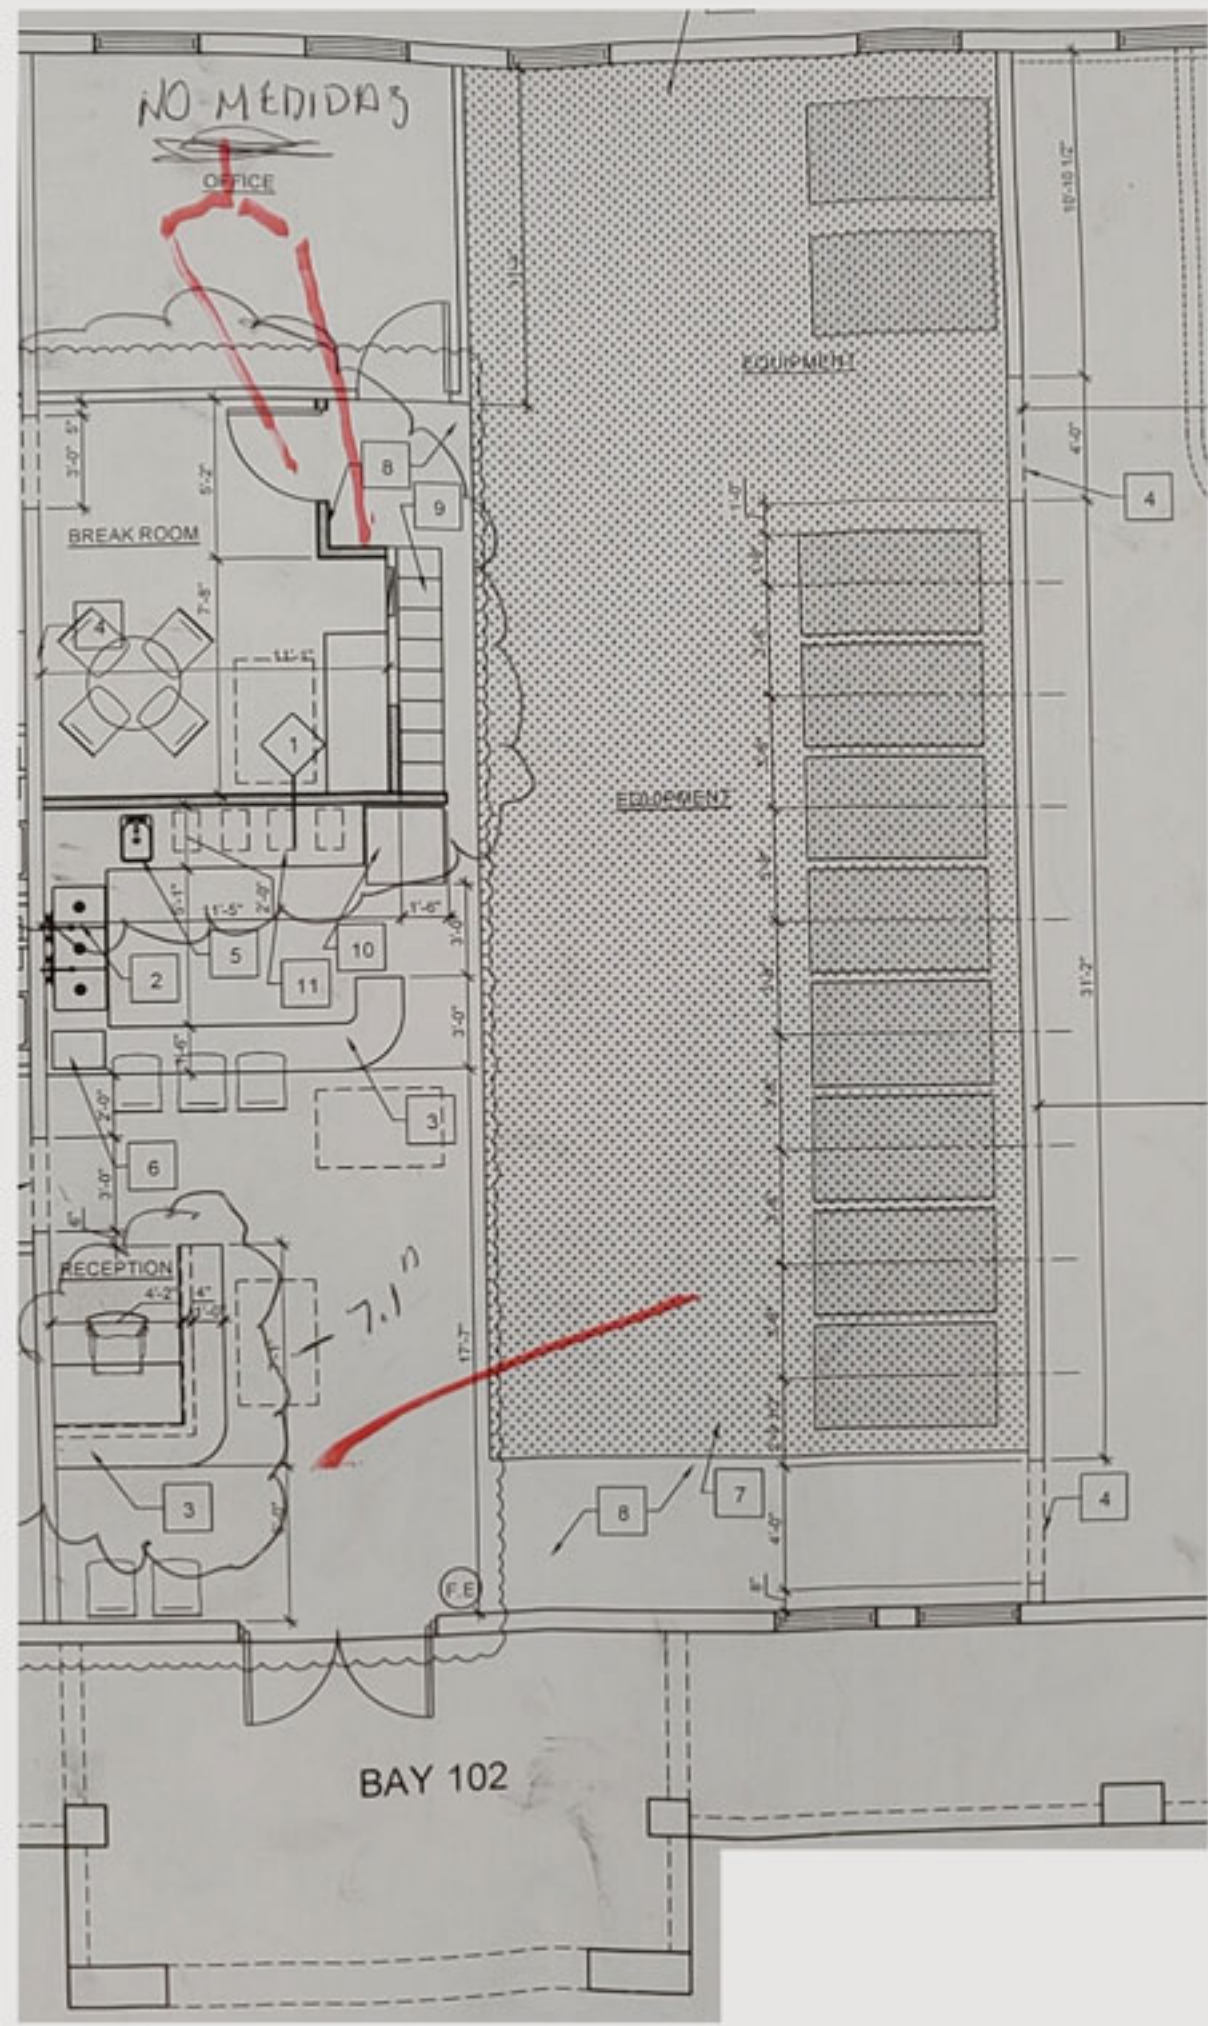

5451 N UNIVERSITY DR  
 SUITE 102  
 CORAL SPRINGS, FL  
 1,632 SQFT  
 GROUND FLOOR  
 DOUBLE DOOR ENTRY  
 OPEN PHYSICAL THERAPY  
 SMOOTHIE BAR/COUNTER  
 BREAK ROOM  
 PRIVATE OFFICE

**CURRENT**

**ORIGINAL**