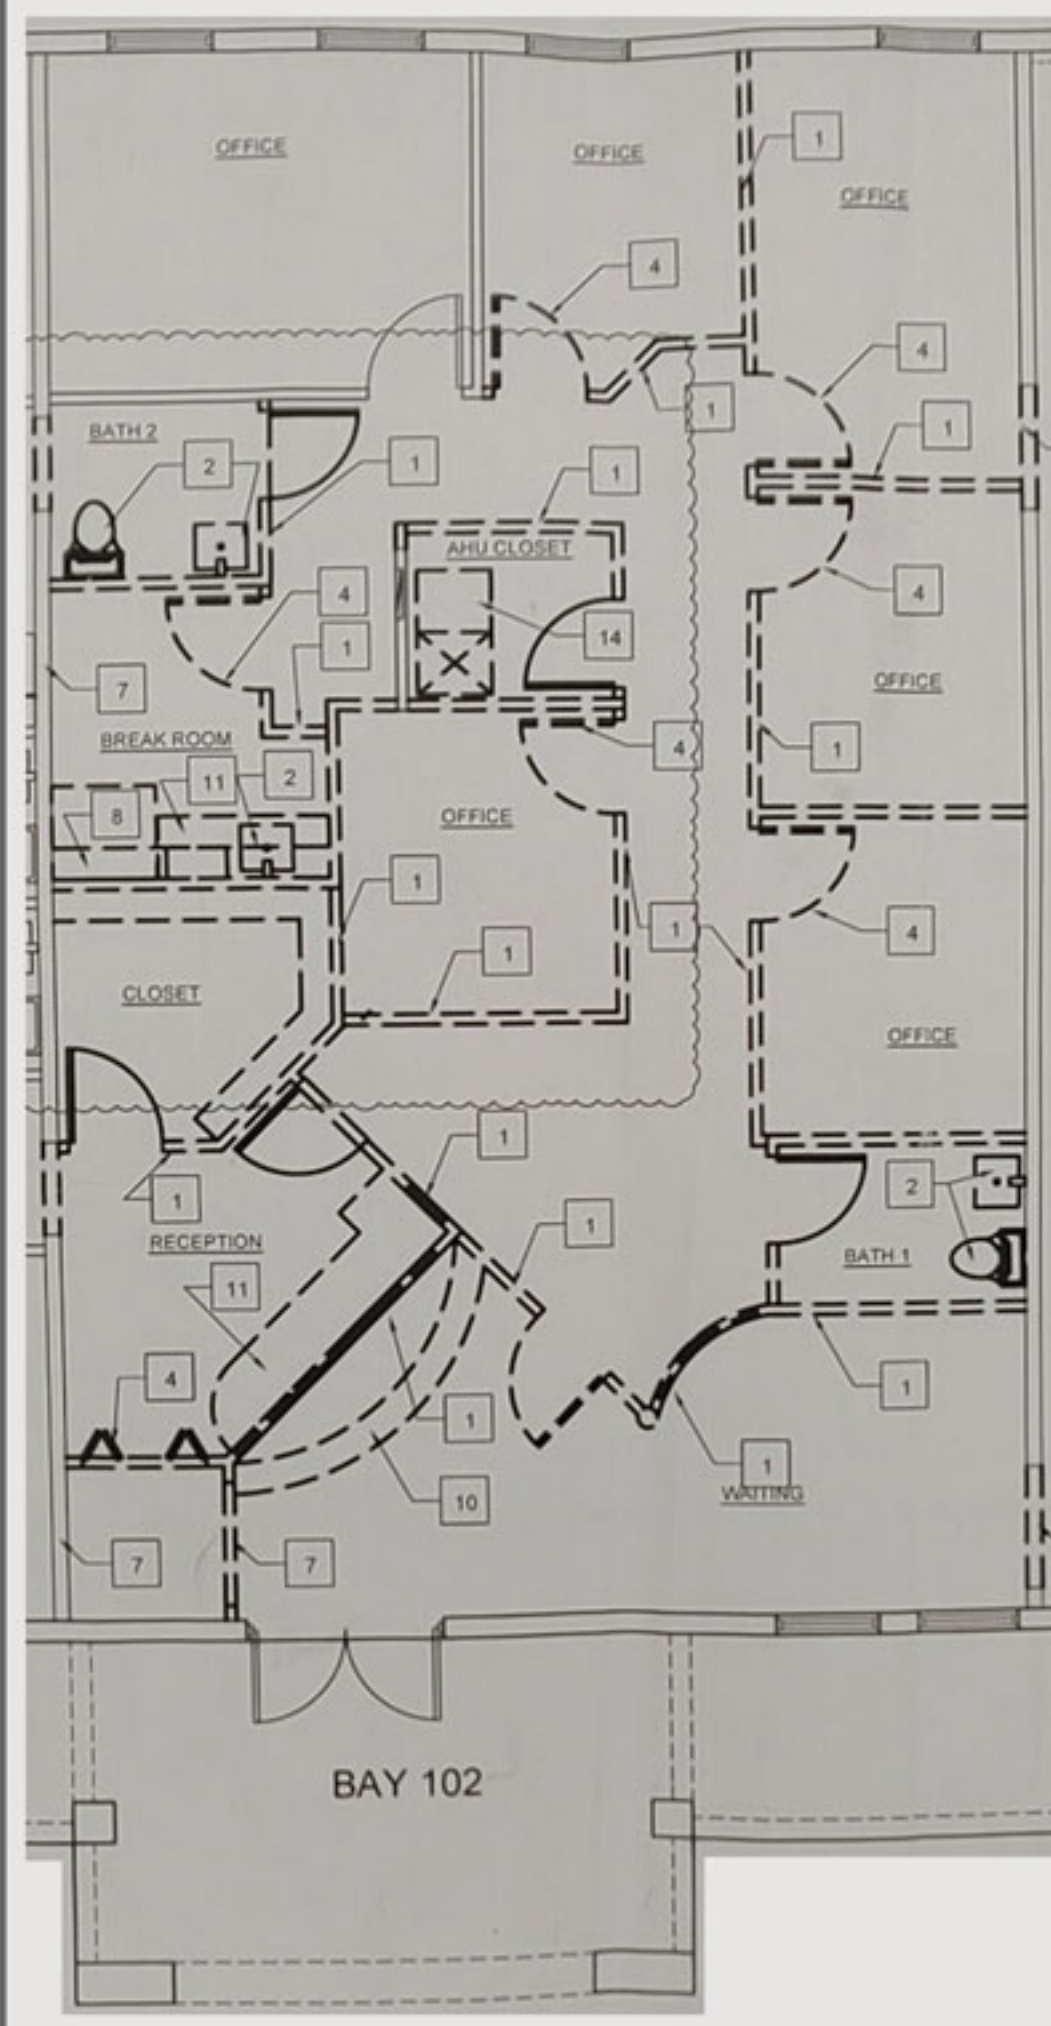

5451 N UNIVERSITY DR  
 SUITE 102  
 CORAL SPRINGS, FL  
 1,632 SQFT  
 GROUND FLOOR  
 DOUBLE DOOR ENTRY  
 OPEN PHYSICAL THERAPY  
 SMOOTHIE BAR/COUNTER  
 BREAK ROOM  
 PRIVATE OFFICE

**CURRENT**

**ORIGINAL**