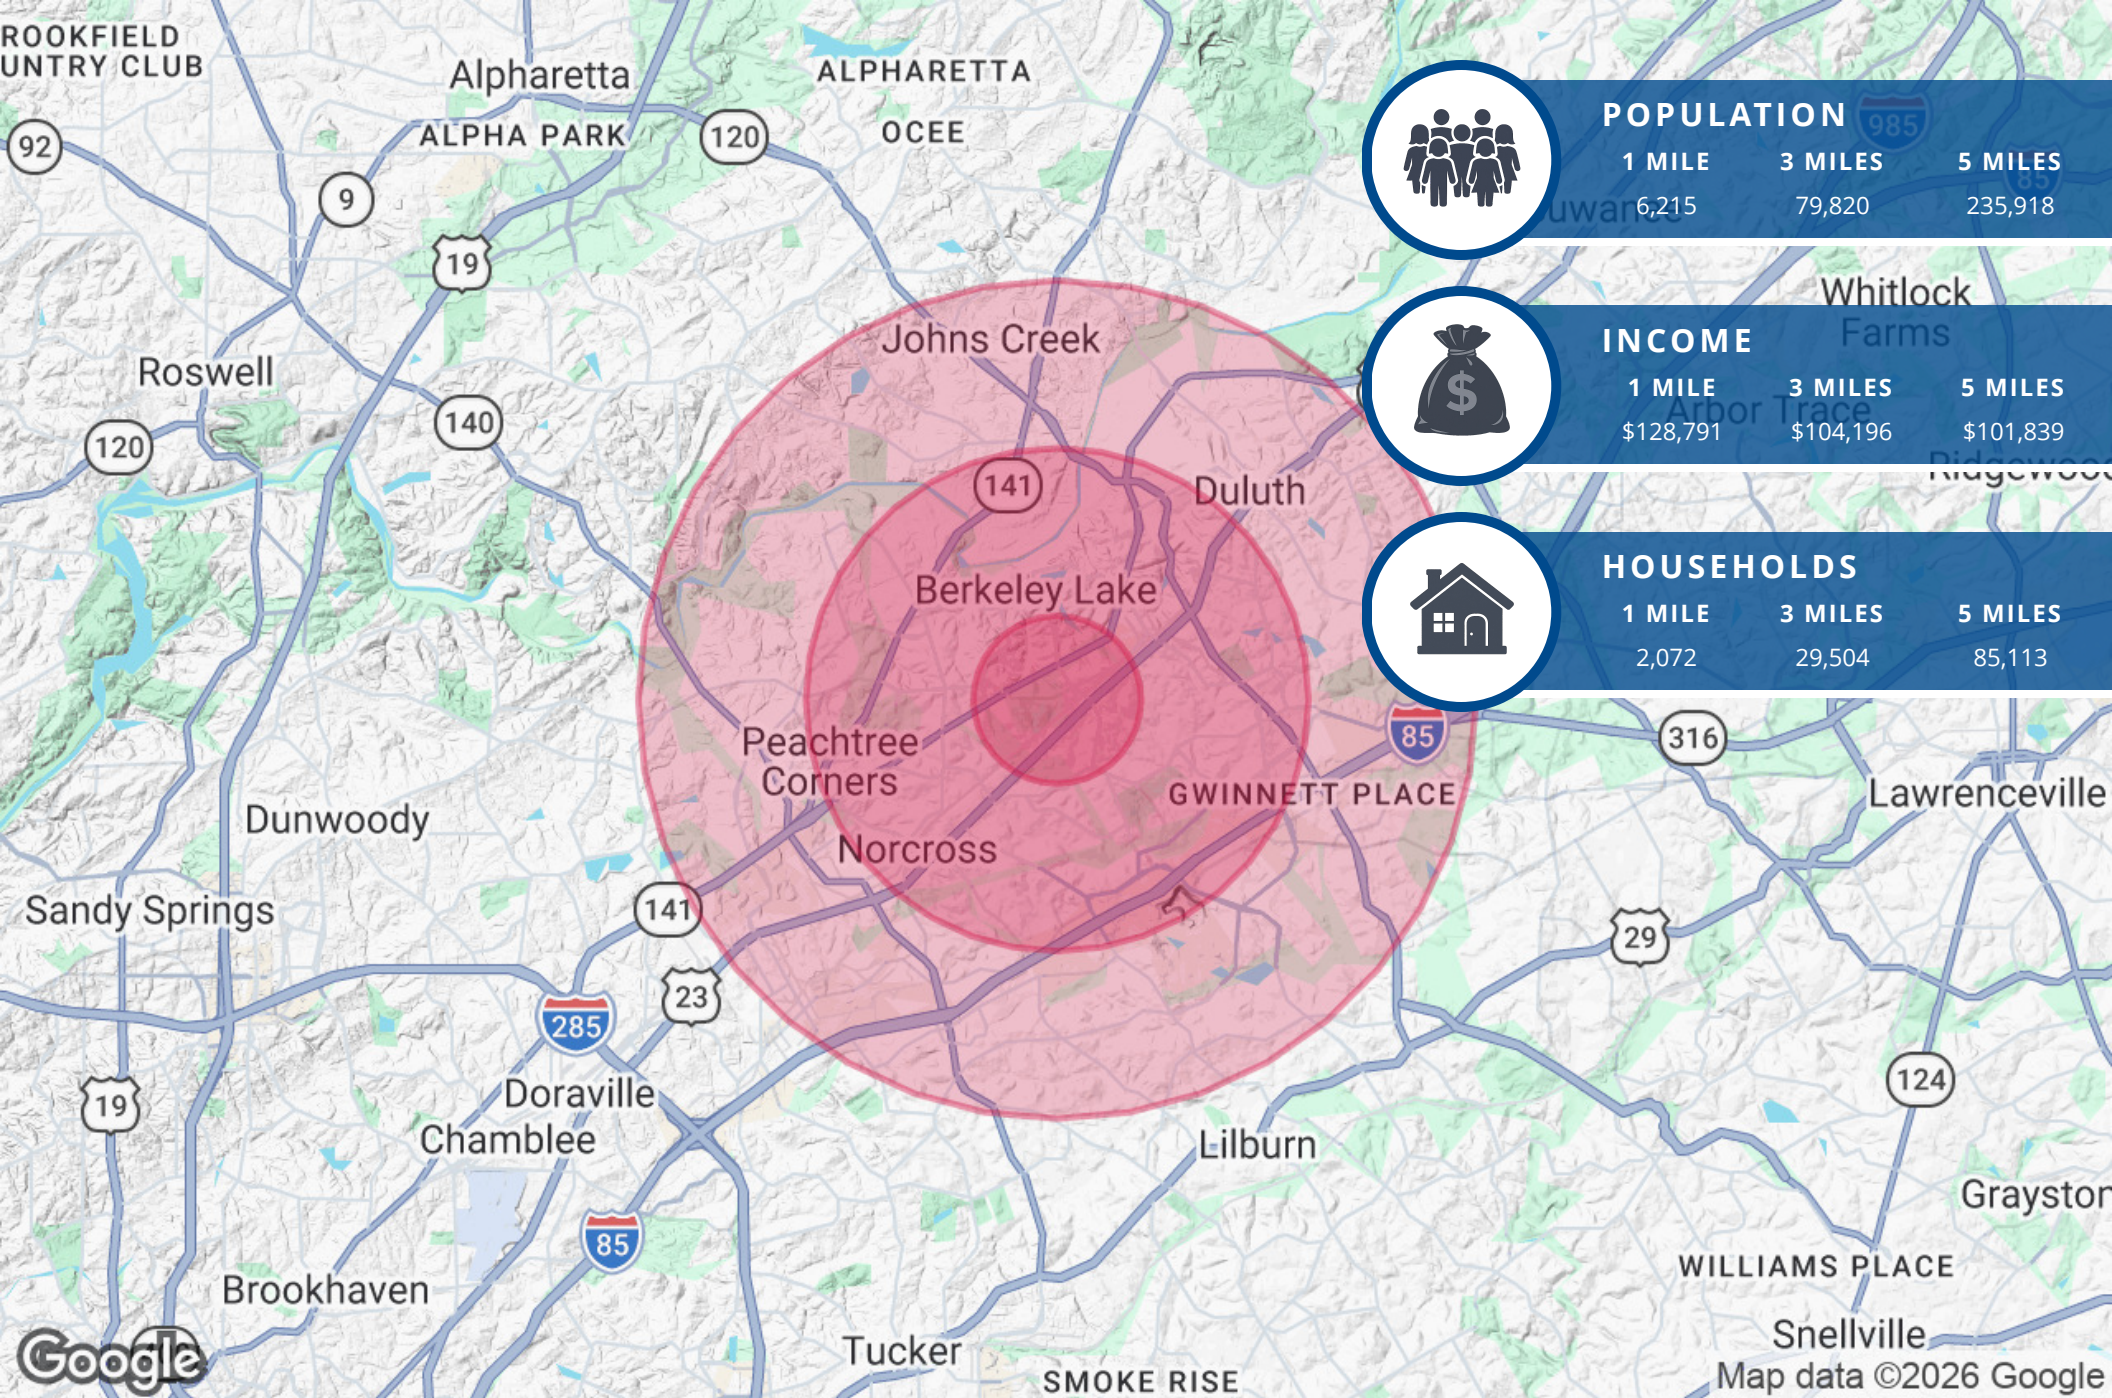

DOUG BURGGRAAF, CCIM

Vice President

770.601.3620

dburggraaf@kingindustrial.com

Every effort has been made to provide accurate information, but no liability is assumed for errors or omissions.

Industrial • Commercial • Investment
404.942.2000 | kingindustrial.com