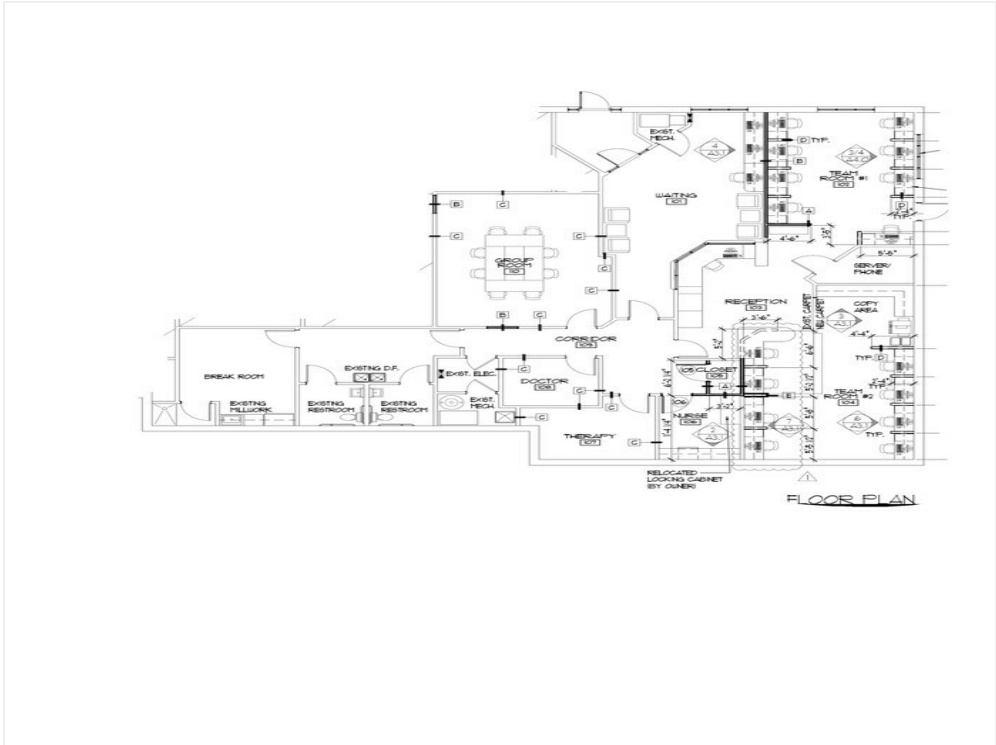

3301 Berrywood Dr

3301 Berrywood Dr, Columbia, MO 65201

Property Photos

3301 Berrywood