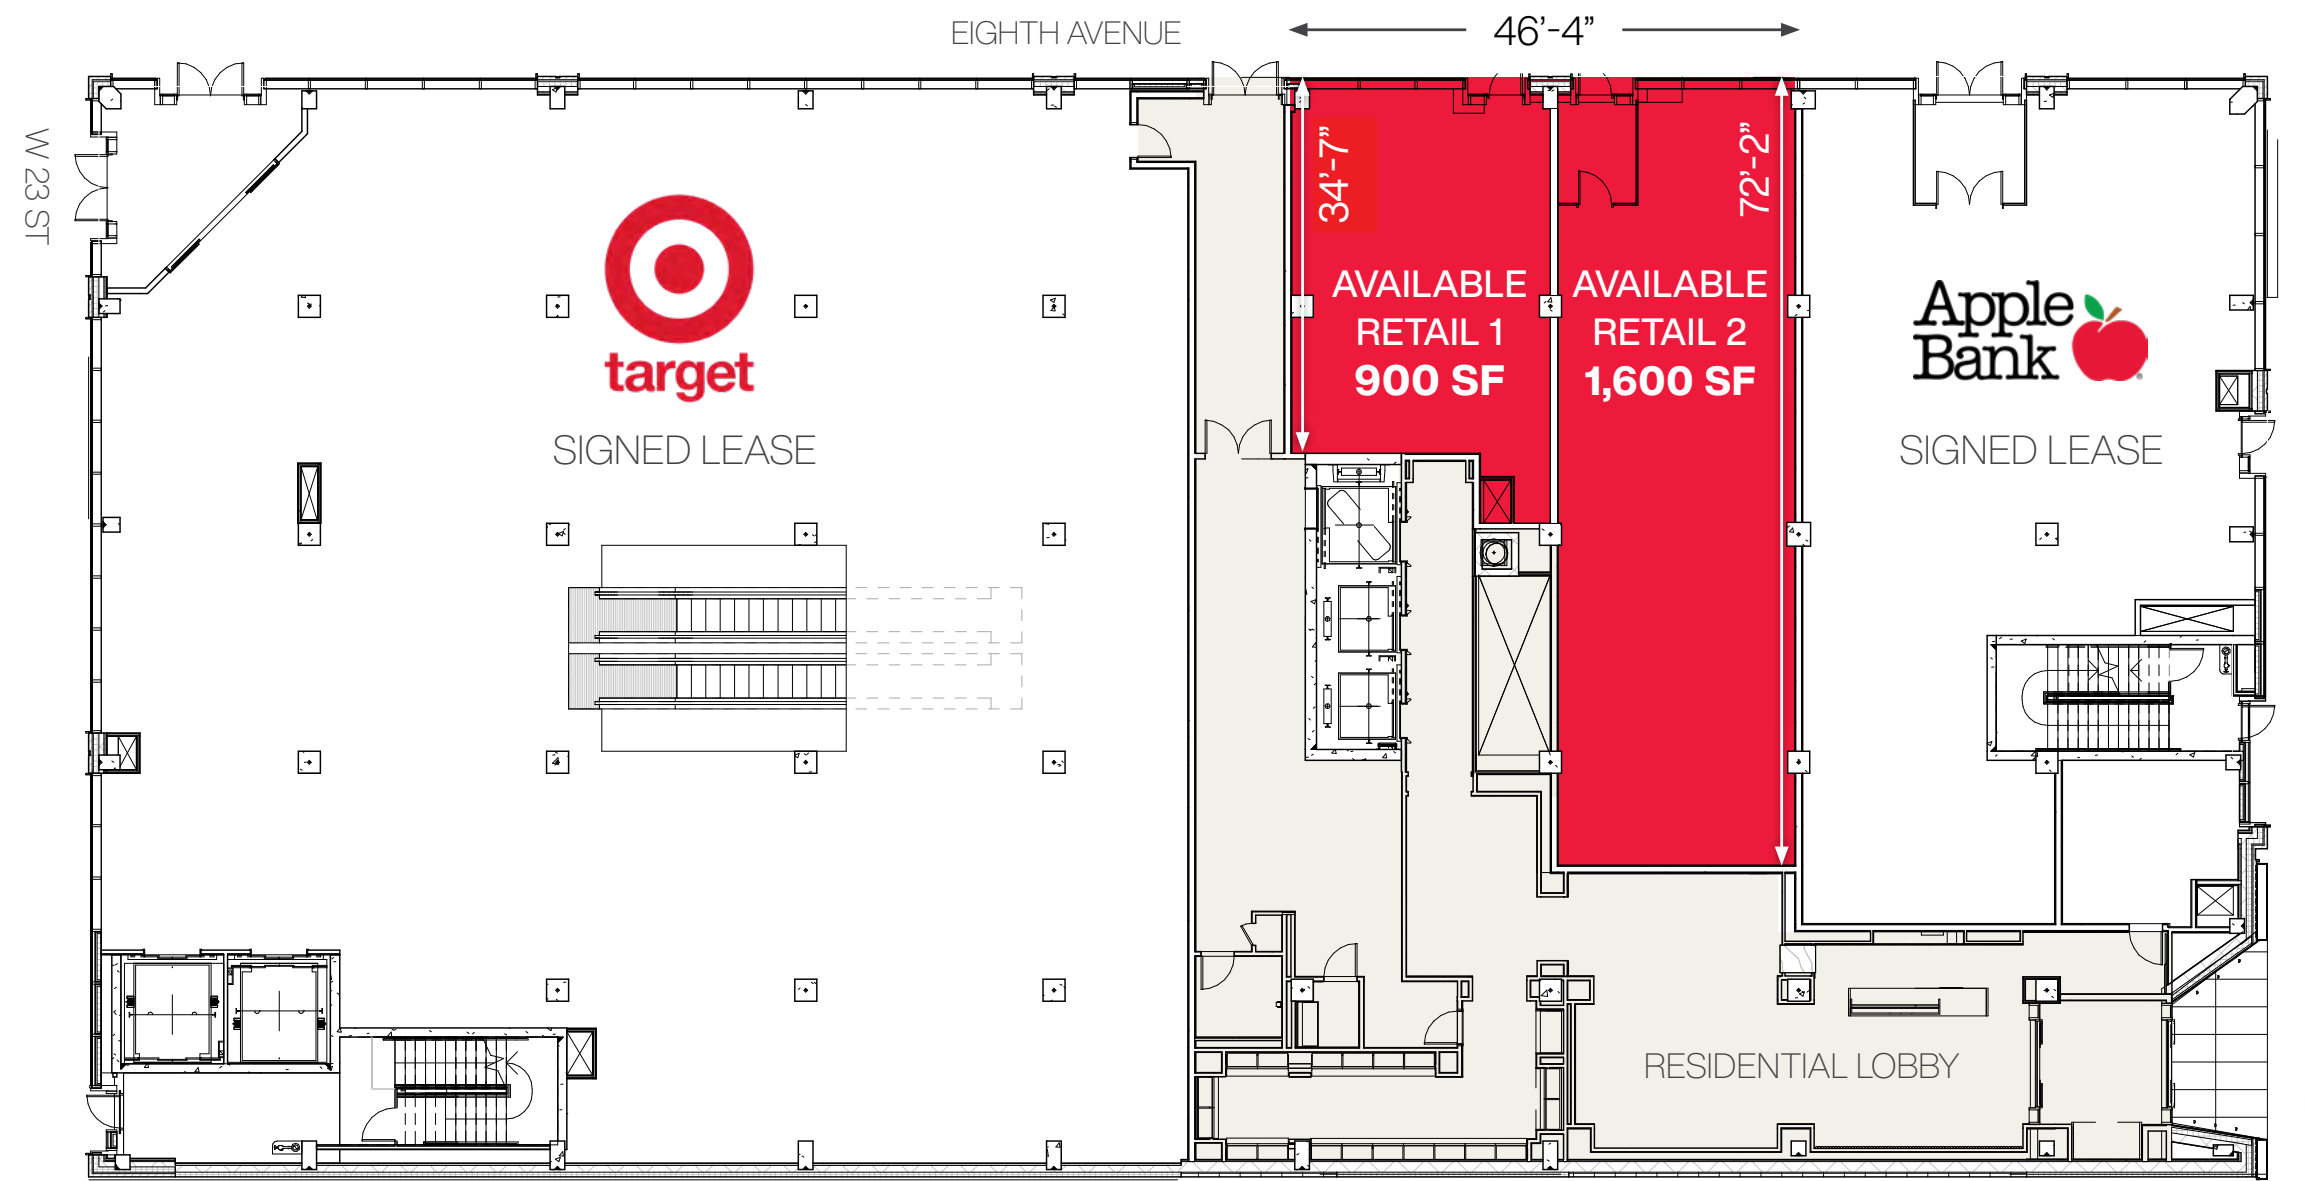

Join  &  at this vibrant, high-traffic location in the heart of Chelsea.

 46' LINEAR FRONTAGE

 GROUND FLOOR - 2,500 SF

 19' CEILING HEIGHTS

 SIGNAGE OPPORTUNITY

278
EIGHTH
RETAIL

BOLD PRESENCE + IDEAL LOCATION

-  2,500 SF
-  19' CEILING HEIGHT
-  46' LF FRONTAGE

GROUND FLOOR Option 2

Retail 1:

-  900 SF
-  19' CEILING HEIGHT
-  24'-2" LF FRONTAGE

Retail 2:

-  1,600 SF
-  19' CEILING HEIGHT
-  22'-2" LF FRONTAGE

MOYNIHAN
TRAIN STATION