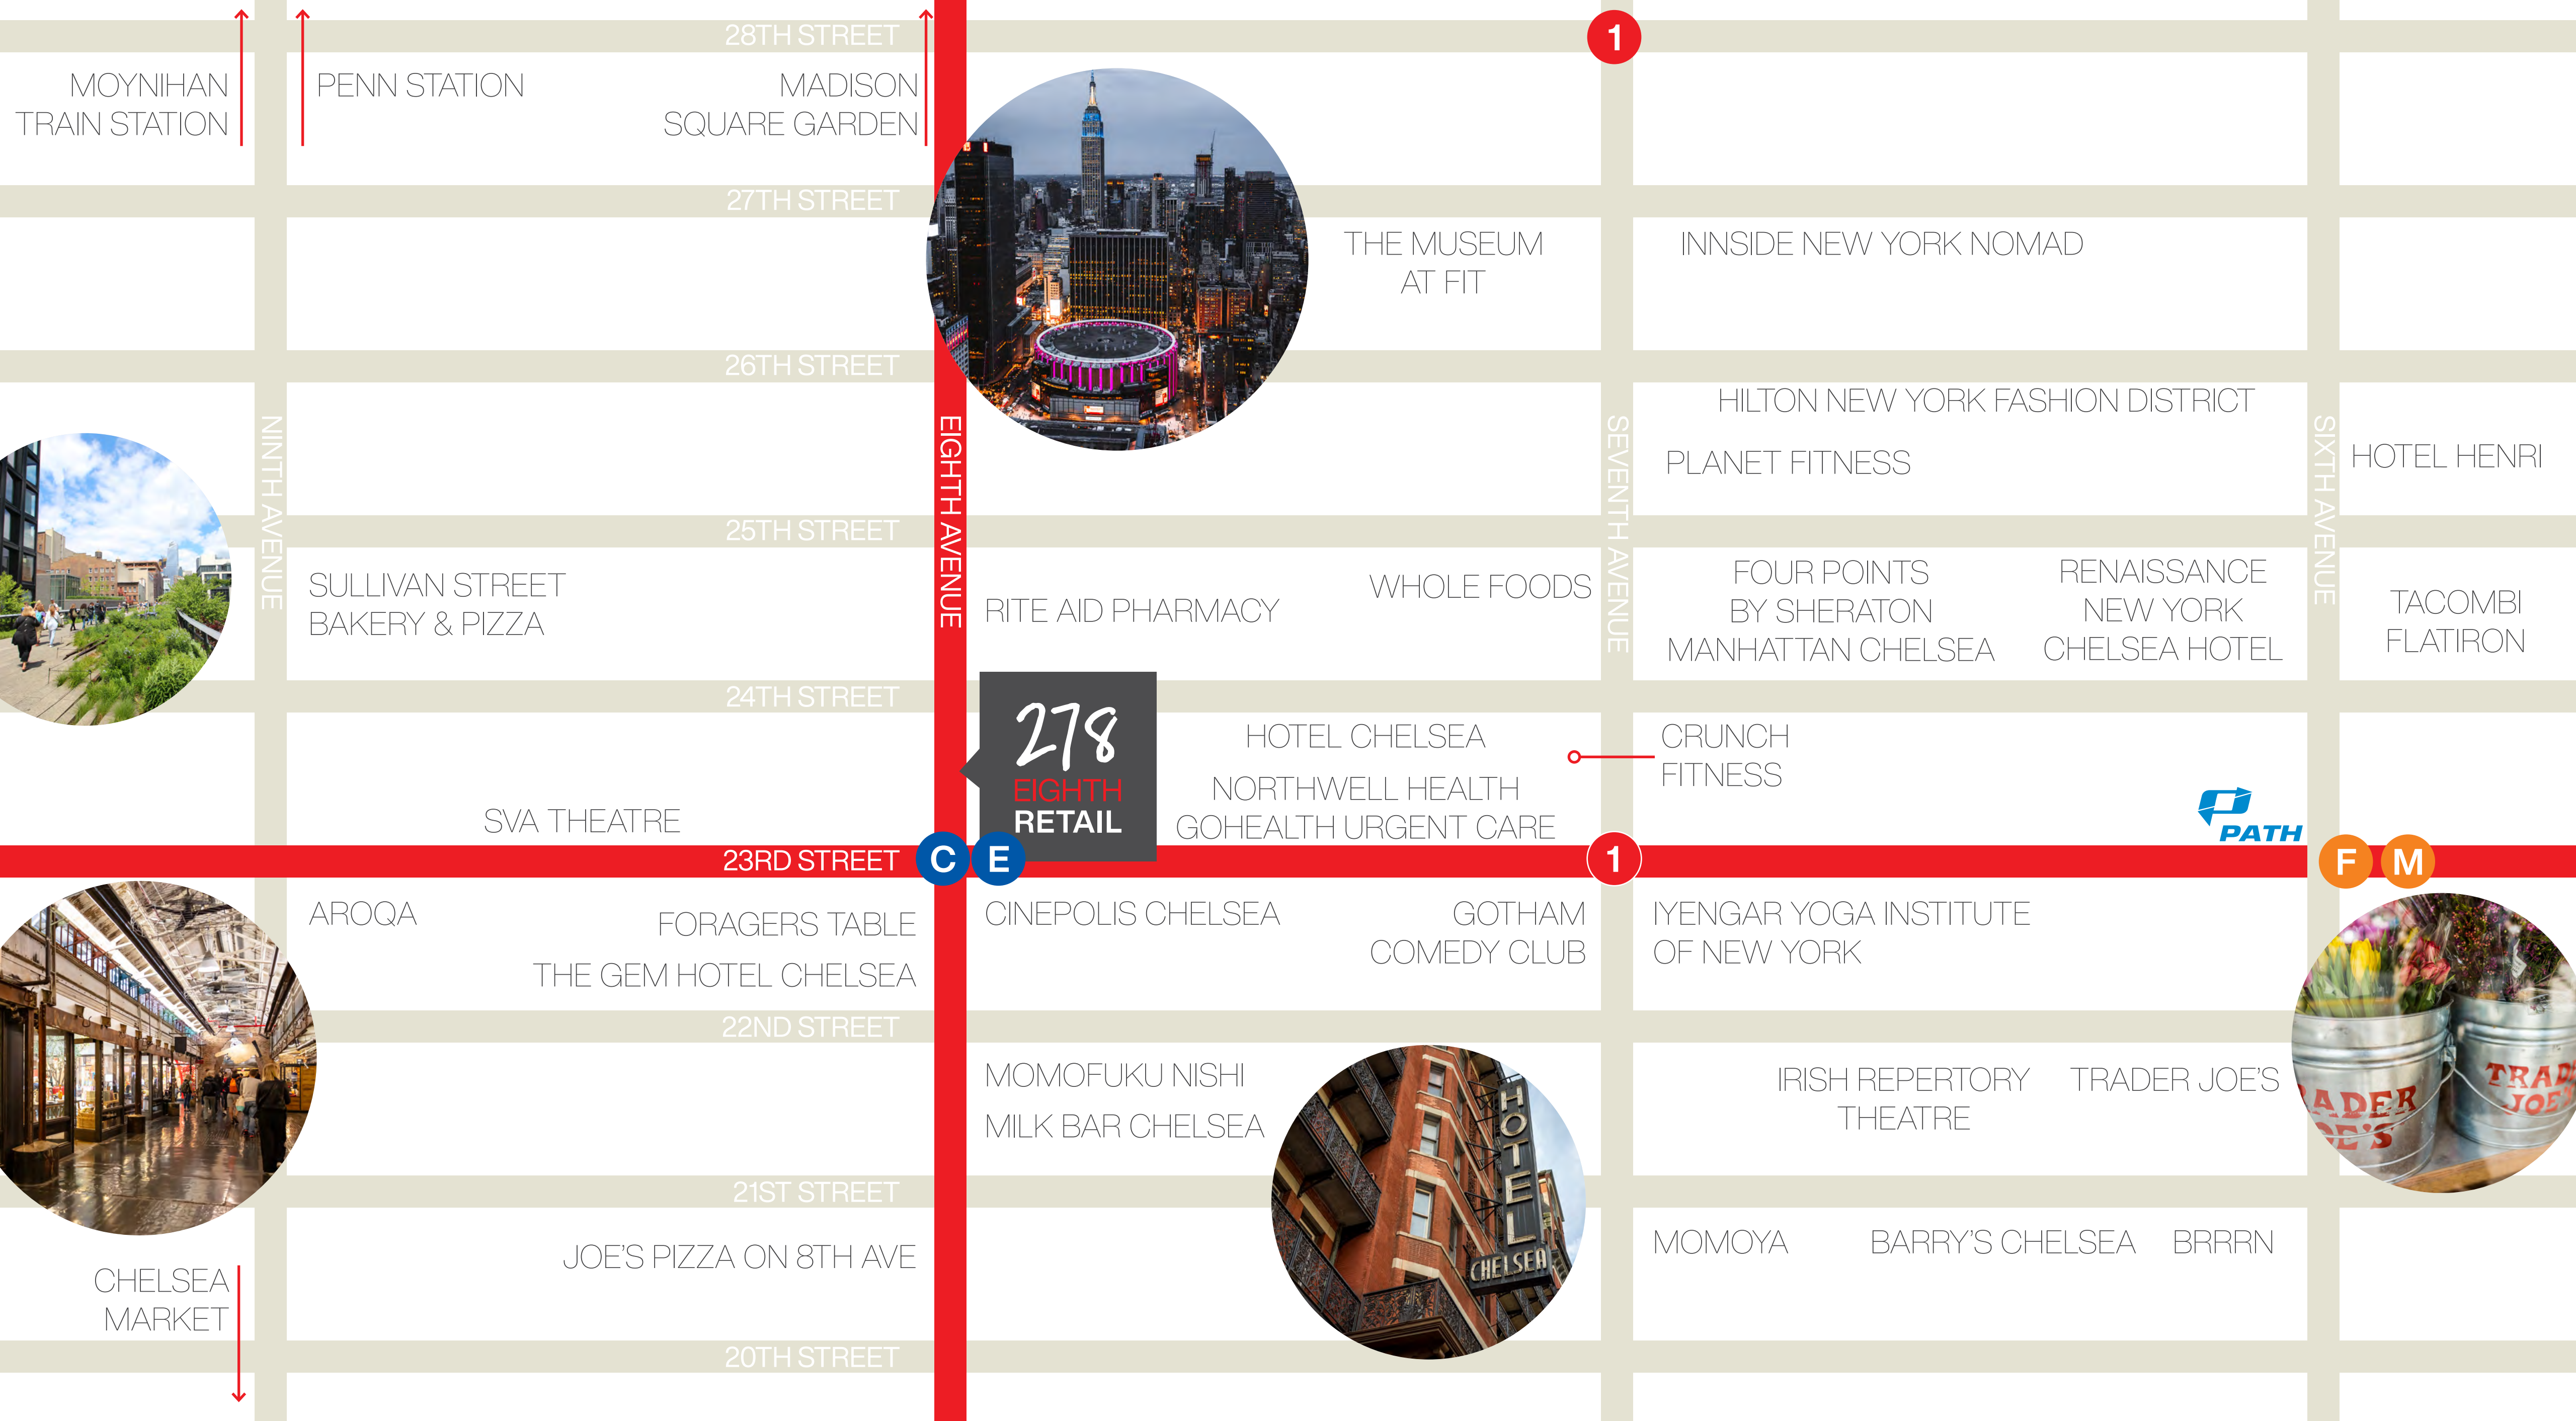

MOYNIHAN
TRAIN STATION

PENN STATION

28TH STREET
MADISON
SQUARE GARDEN