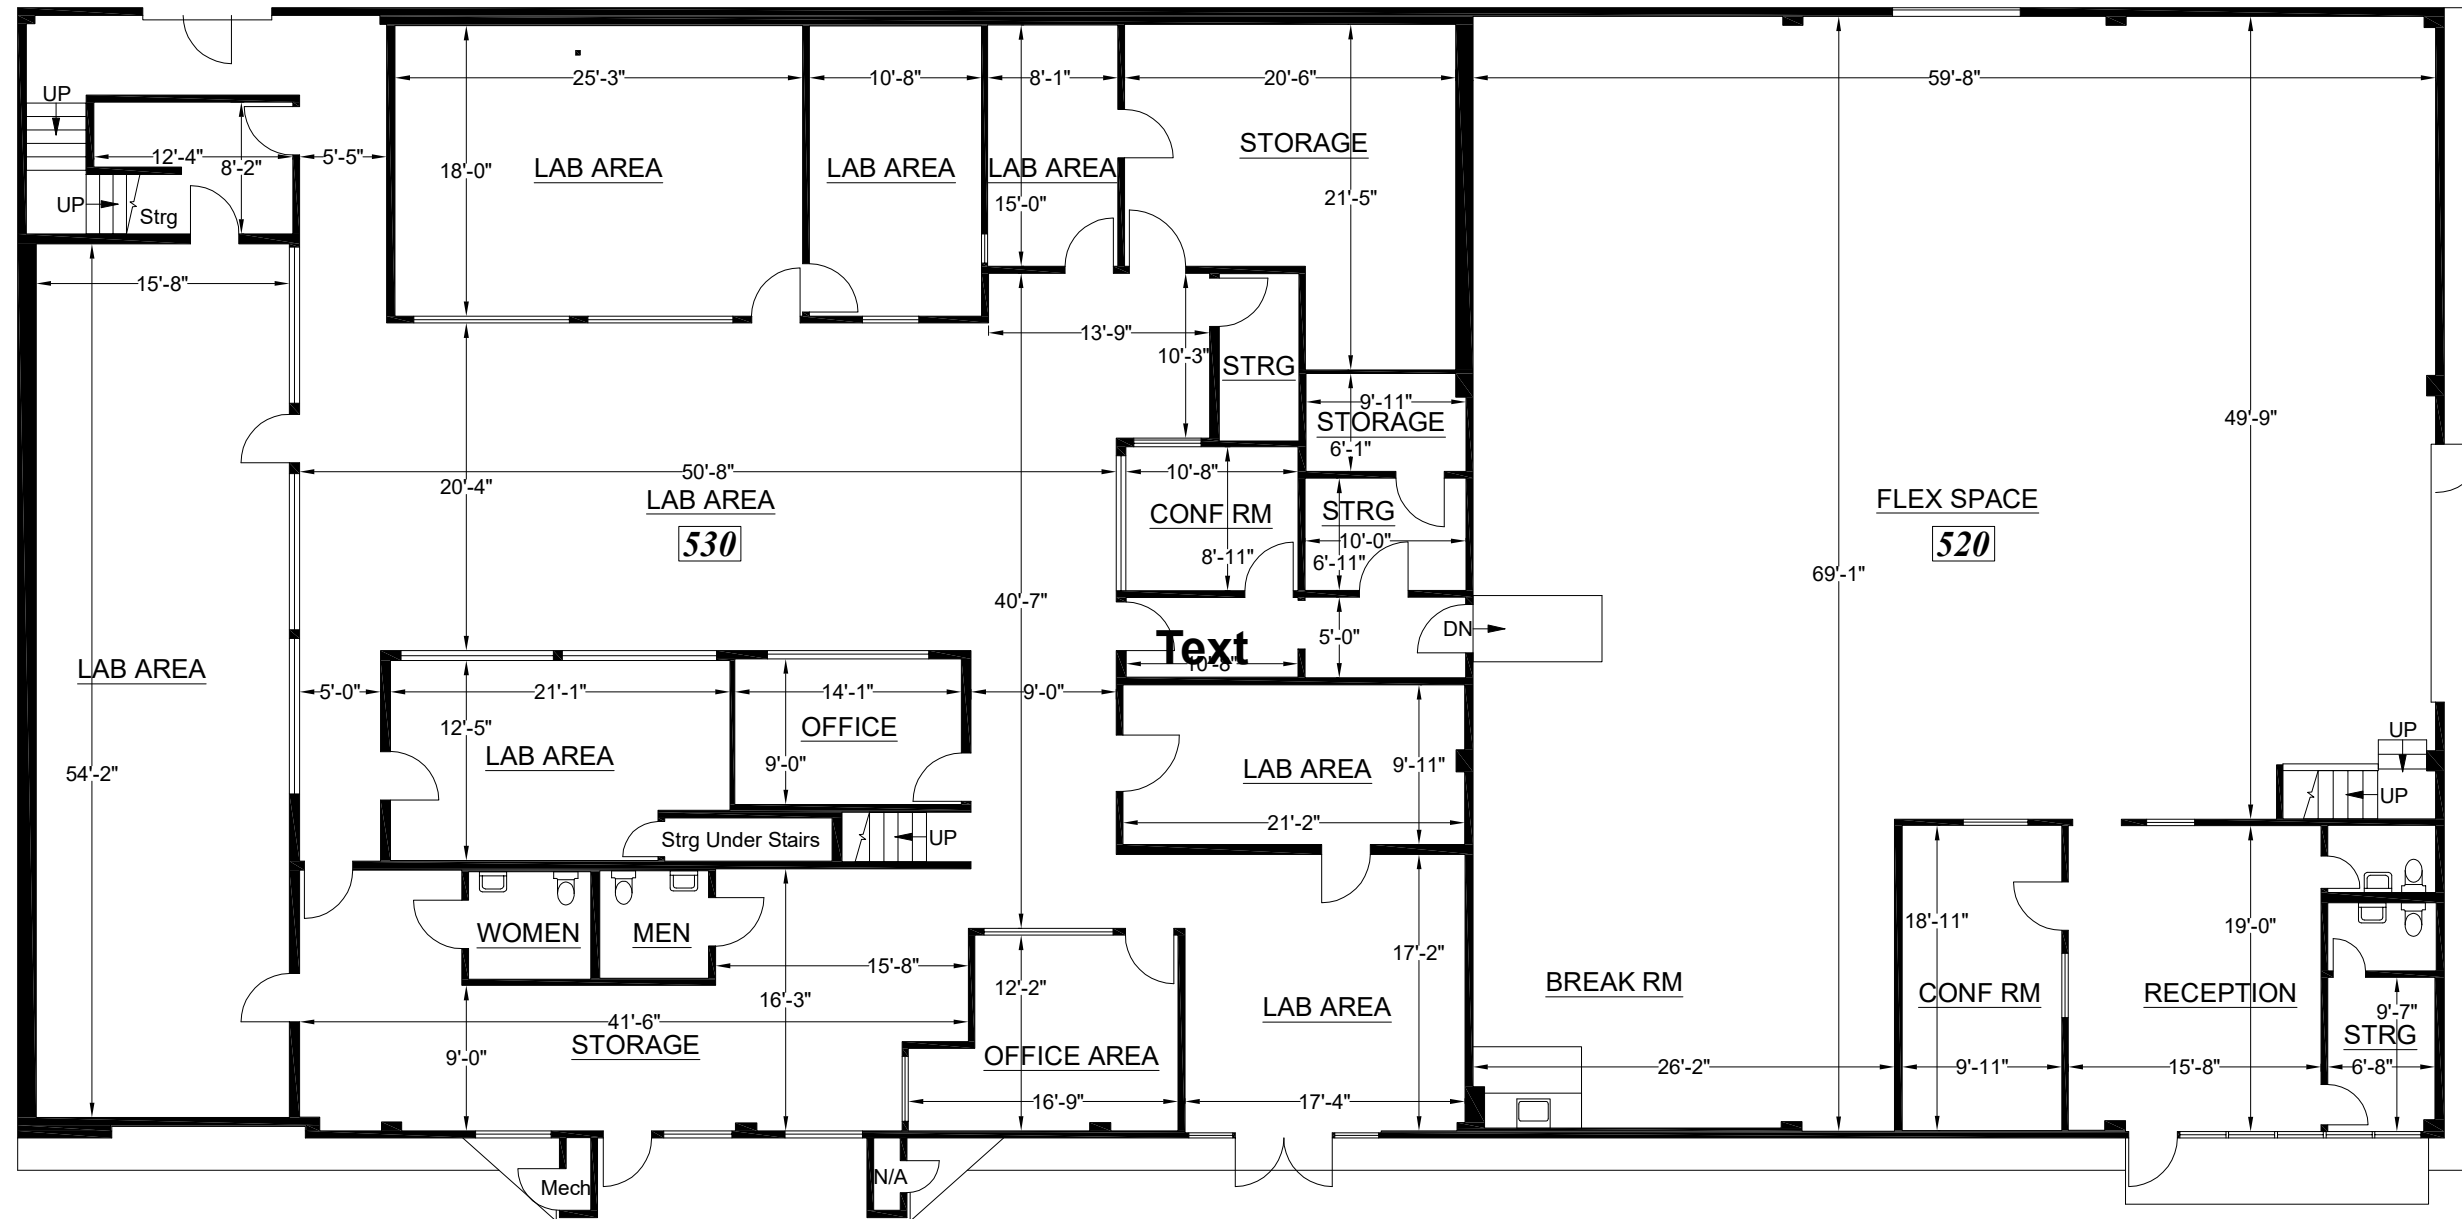

FLOOR PLAN

HARBOR BLVD

*Measured Area represents the footprint of the floor, and is used solely for billing purposes. It is NOT to be used for leasing purposes.

LASERTECH® is a registered US trademark of Lasertech® Floorplans Ltd. Copyright 1998 Lasertech® Floorplans Ltd., All Rights Reserved

Note: All dimensions shown are rounded to the nearest inch, for informational purposes only. All measurements are recorded to 1/8" accuracy as documented in the final CAD drawing supplied.

<https://lt-fp.com>
 TEL: (888) 393-6655
 FILE: 22-075

FLOOR PLAN

**Measured Area represents the footprint of the floor, and is used solely for billing purposes. It is NOT to be used for leasing purposes.*

Note: All dimensions shown are rounded to the nearest inch, for informational purposes only. All measurements are recorded to 1/8" accuracy as documented in the final CAD drawing supplied.