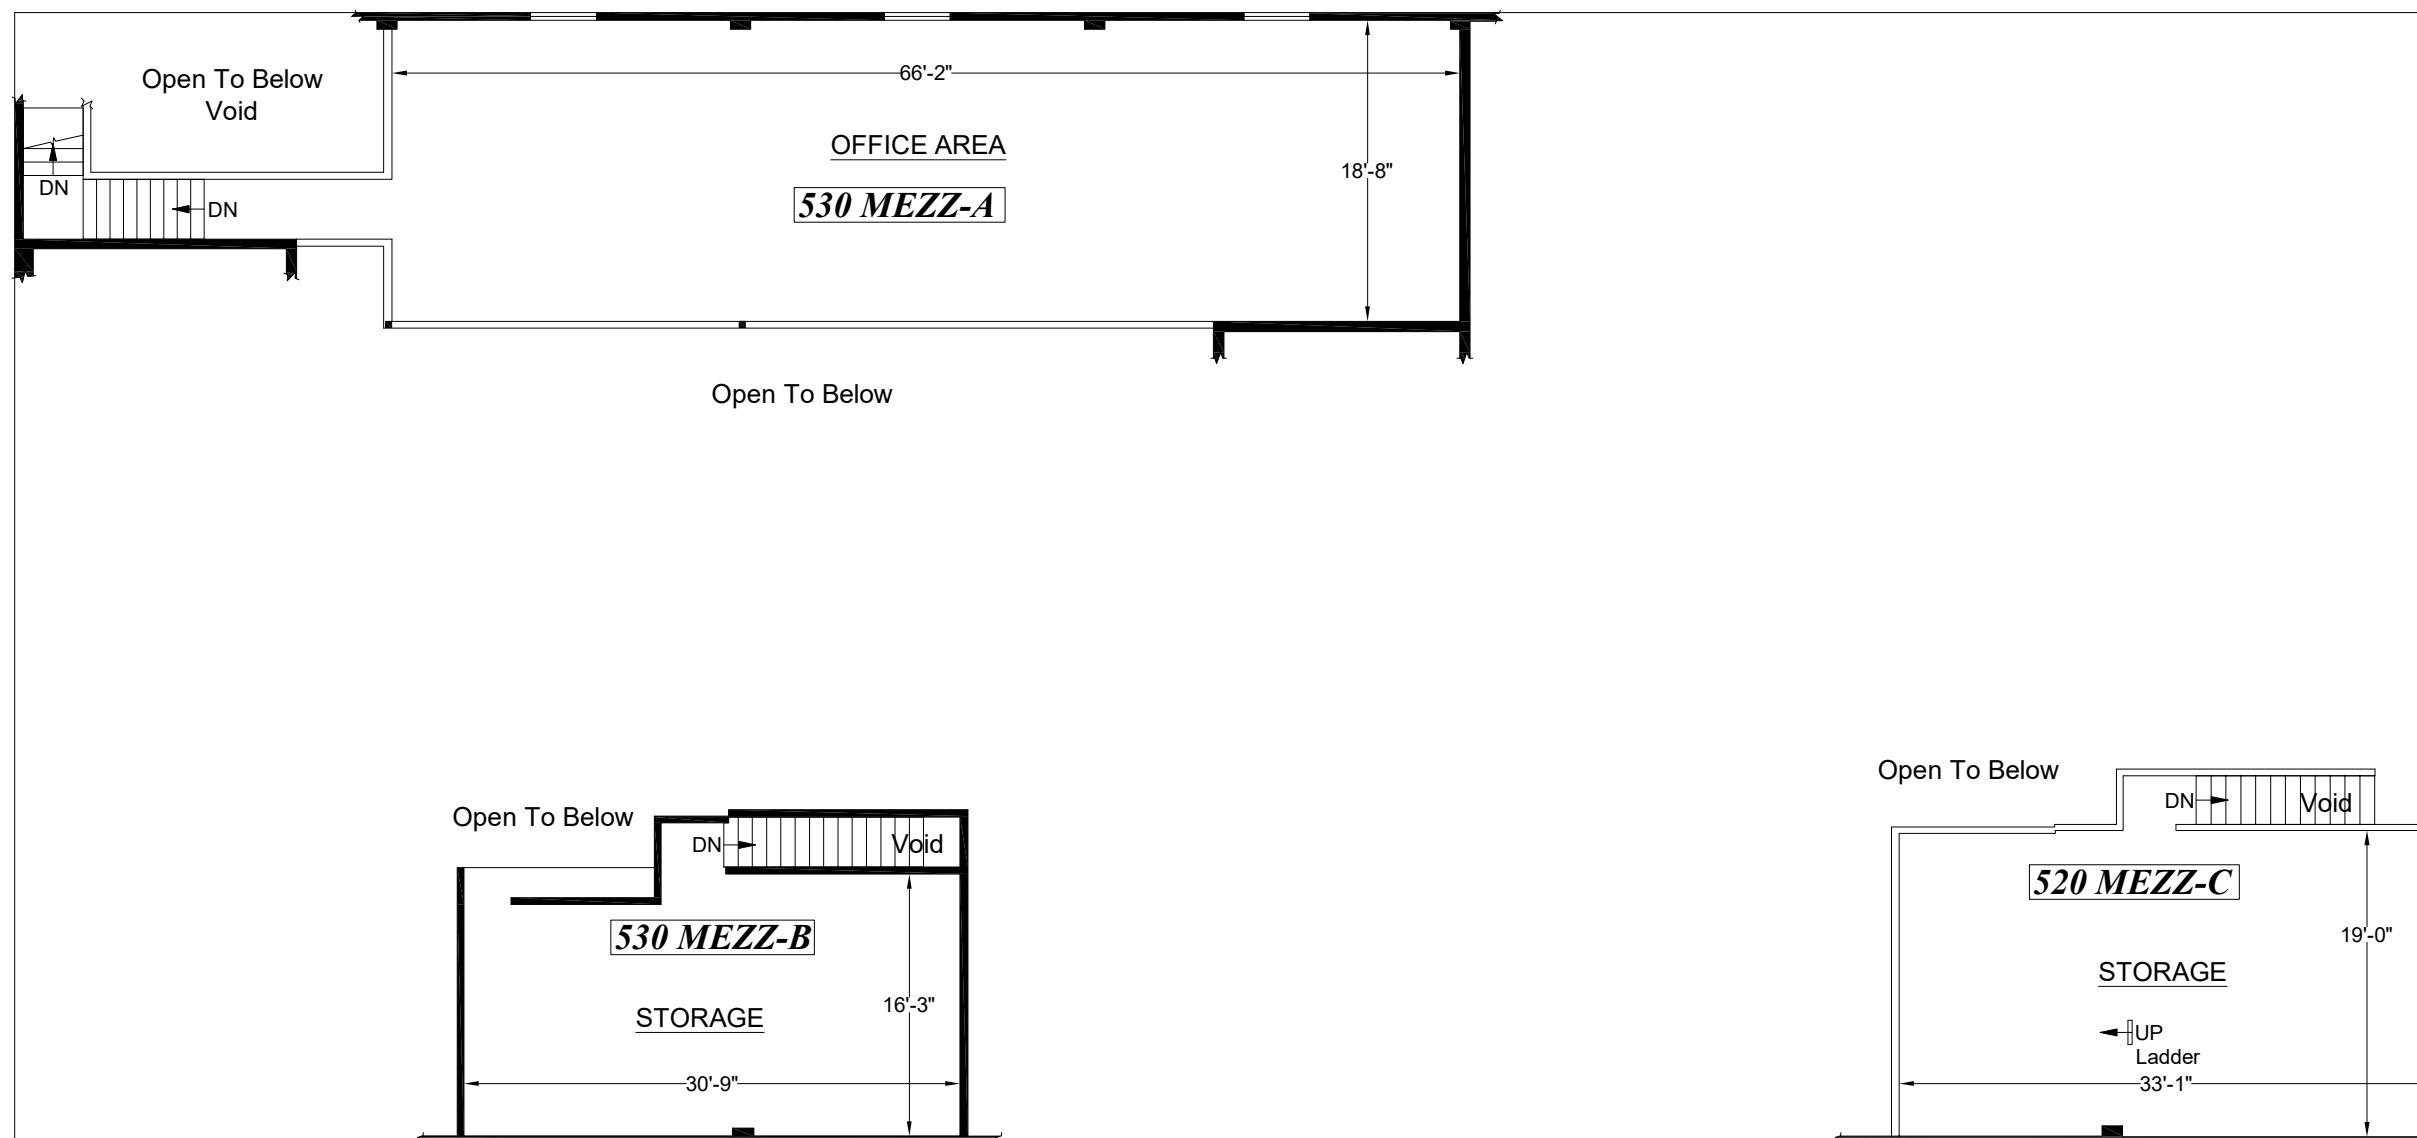

FLOOR PLAN

HARBOR BLVD

*Measured Area represents the footprint of the floor, and is used solely for billing purposes. It is NOT to be used for leasing purposes.

LASERTECH® is a registered US trademark of Lasertech® Floorplans Ltd. Copyright 1998 Lasertech® Floorplans Ltd., All Rights Reserved

Note: All dimensions shown are rounded to the nearest inch, for informational purposes only. All measurements are recorded to 1/8" accuracy as documented in the final CAD drawing supplied.

<https://lt-fp.com>
 TEL: (888) 393-6655
 FILE: 22-075

FLOOR PLAN

**Measured Area represents the footprint of the floor, and is used solely for billing purposes. It is NOT to be used for leasing purposes.*

Note: All dimensions shown are rounded to the nearest inch, for informational purposes only. All measurements are recorded to 1/8" accuracy as documented in the final CAD drawing supplied.