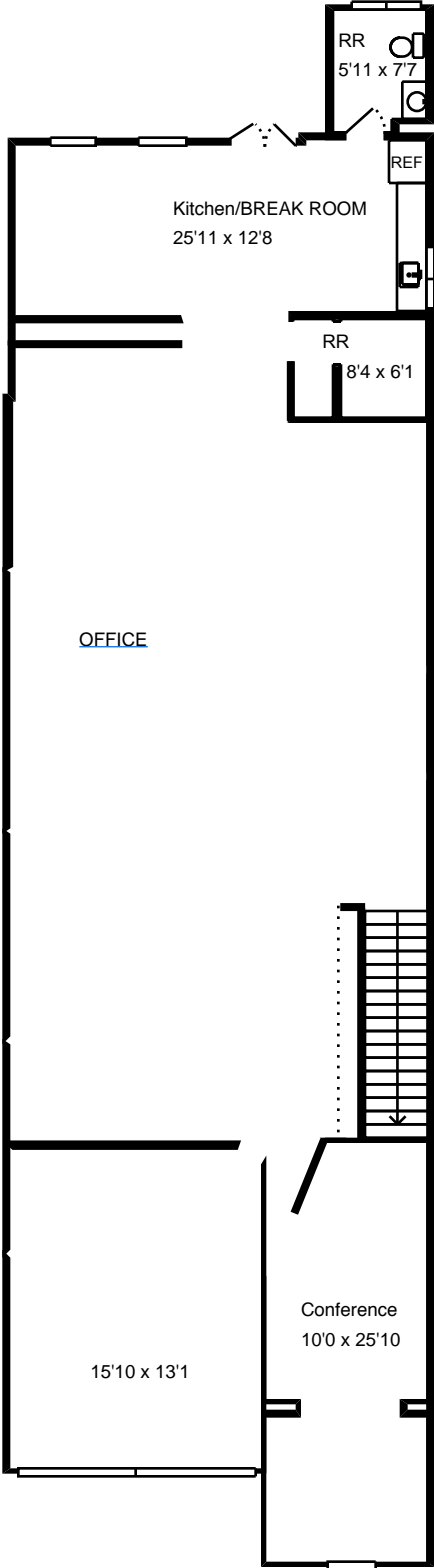

Property Address:  
1826 Chouteau Ave  
St Louis, MO 63103

---

---

Property Address:  
1824 Chouteau Ave  
St Louis, MO 63103

Measure #14520006

Total interior square footage on page: 2207 sf

The interior square footage listed is living space only and is not taxable square footage