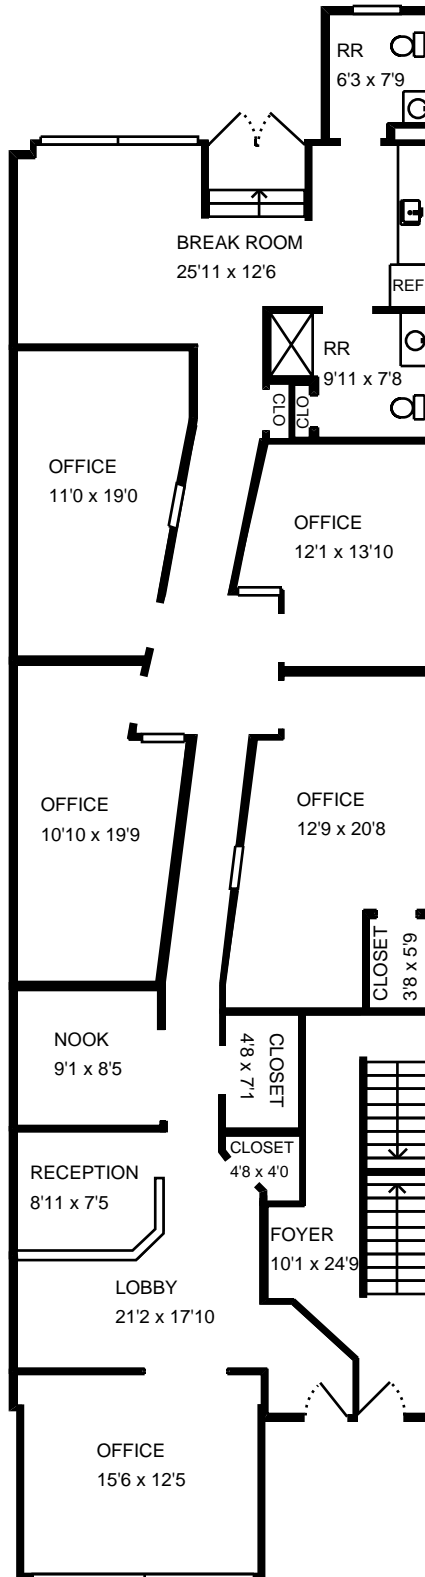

Property Address:  
1826 Chouteau Ave  
St Louis, MO 63103

---

---

Property Address:  
1824 Chouteau Ave  
St Louis, MO 63103

Measure #14520006

Total interior square footage on page: 2207 sf

The interior square footage listed is living space only and is not taxable square footage