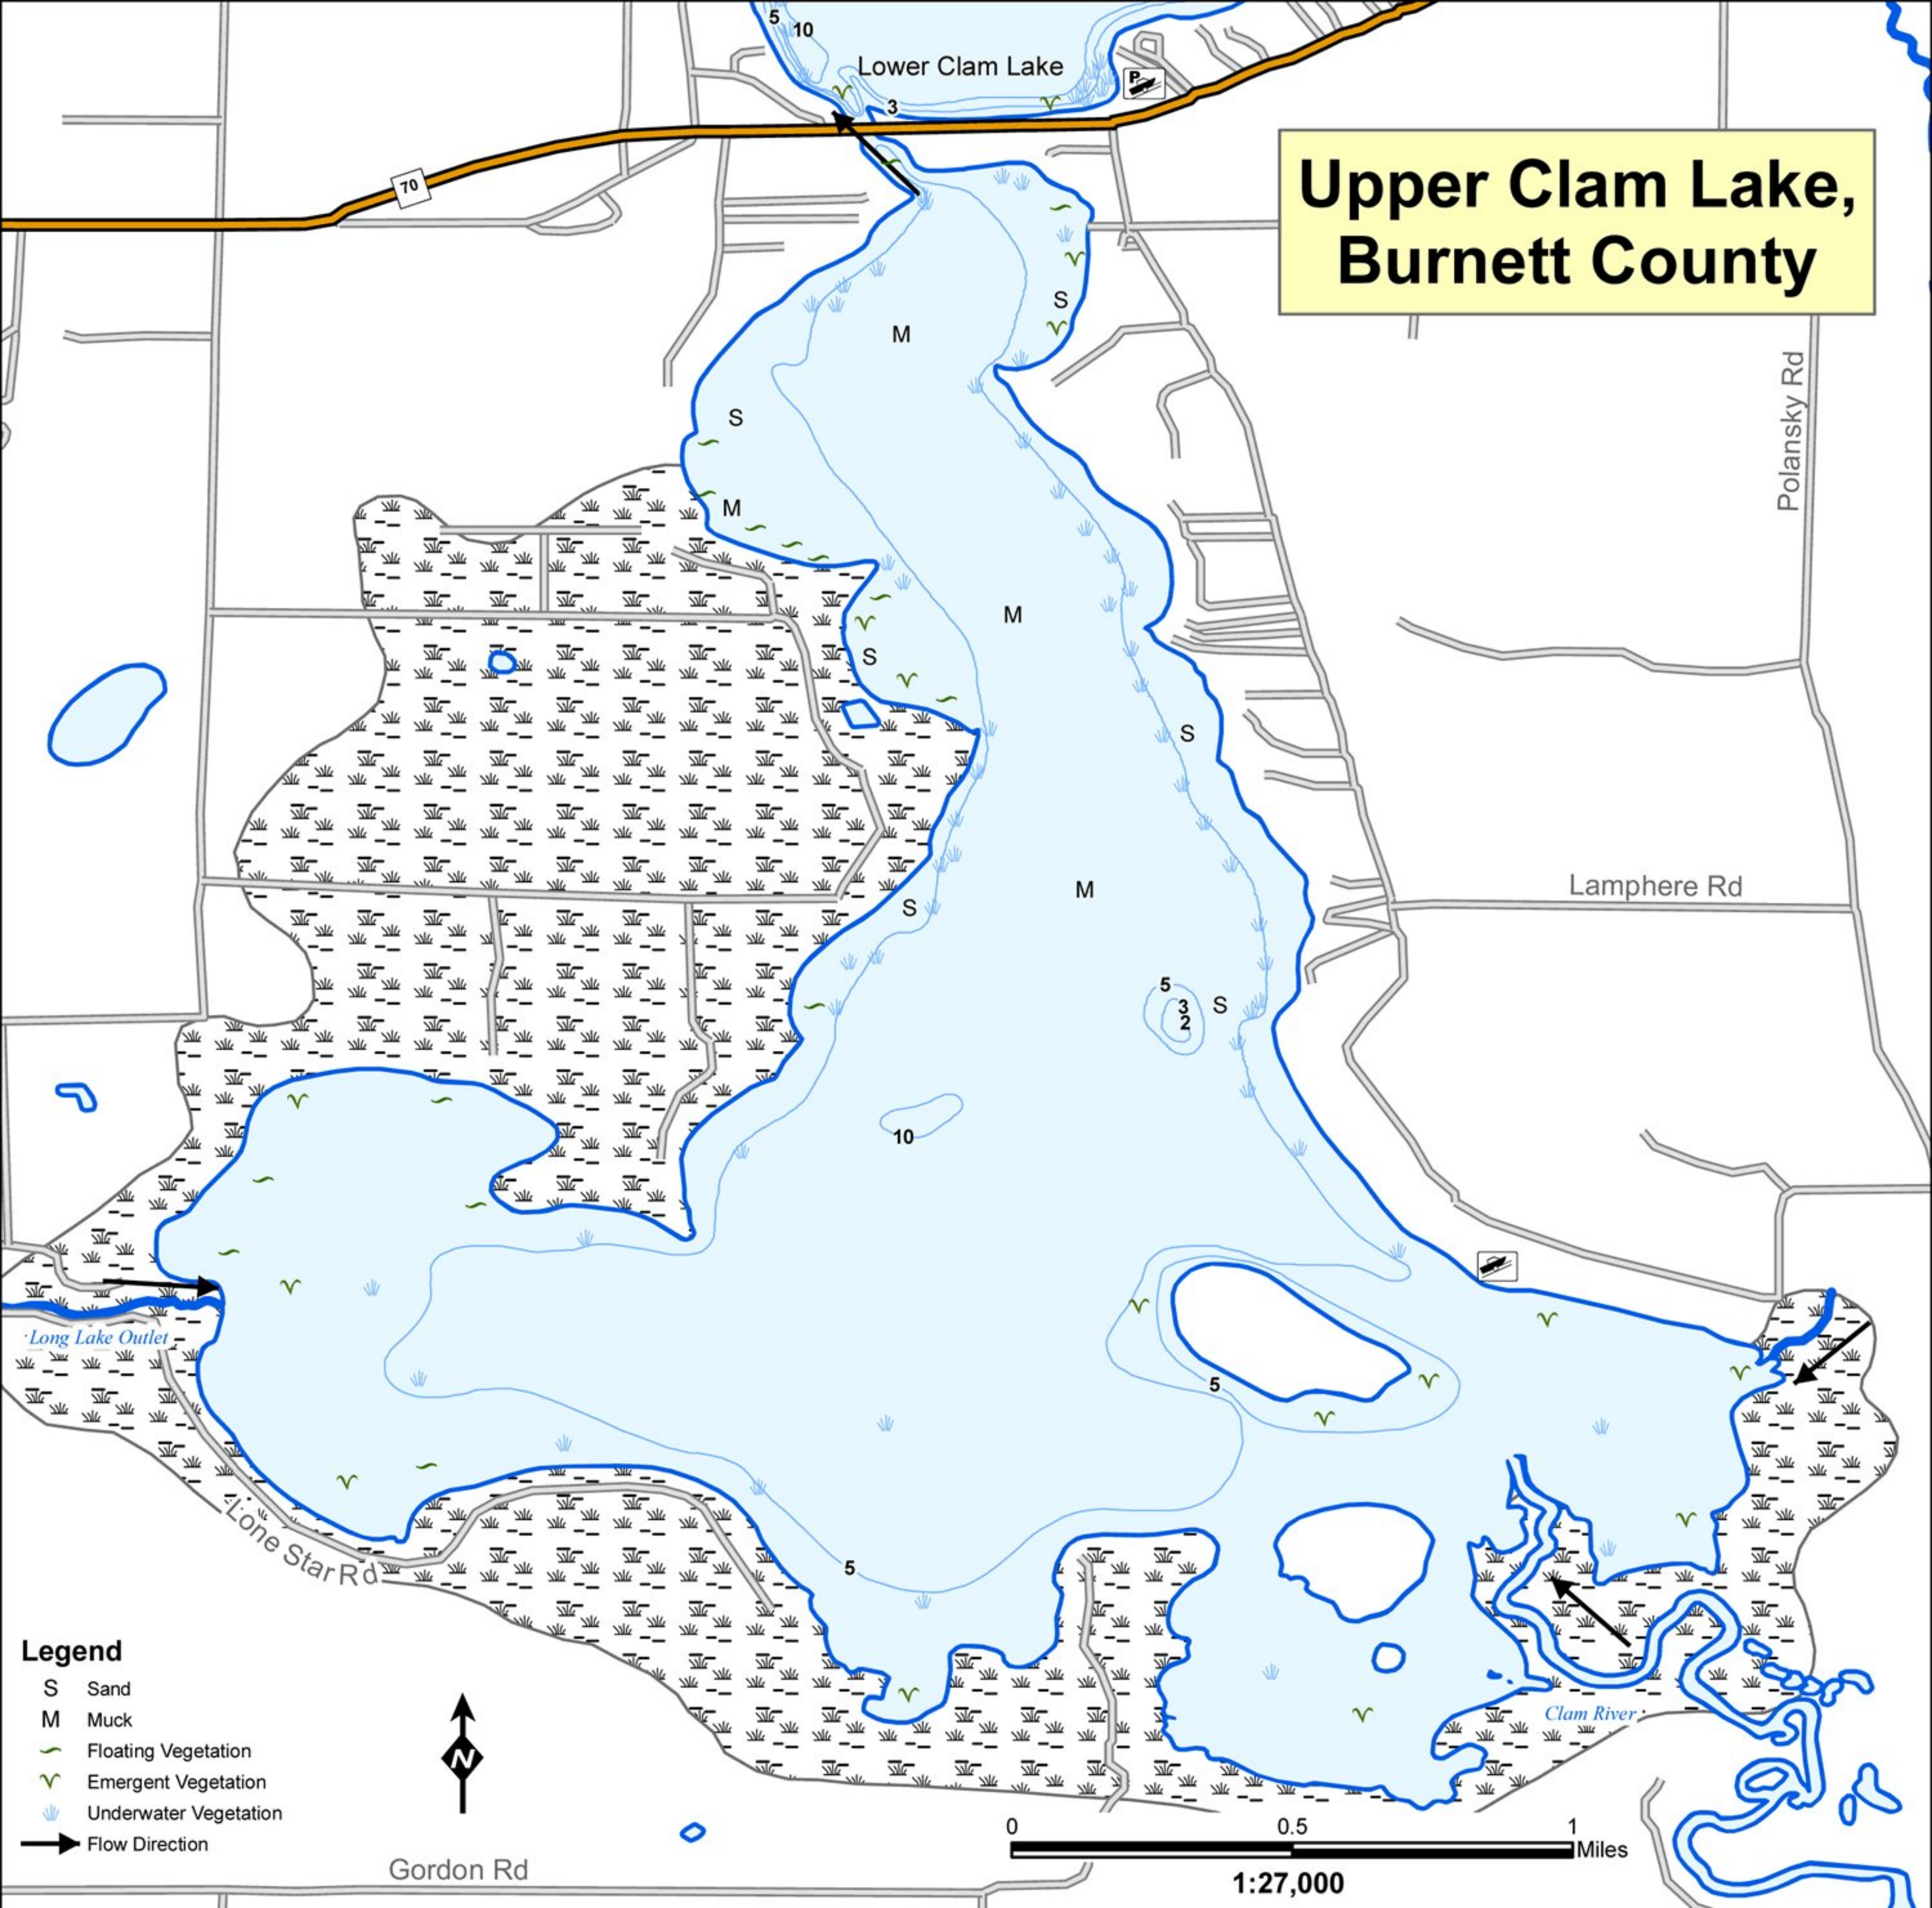

Upper Clam Lake, Burnett County

- Legend**
- S Sand
 - M Muck
 - Floating Vegetation
 - ∨ Emergent Vegetation
 - ∩ Underwater Vegetation
 - Flow Direction

0 0.5 1 Miles

1:27,000