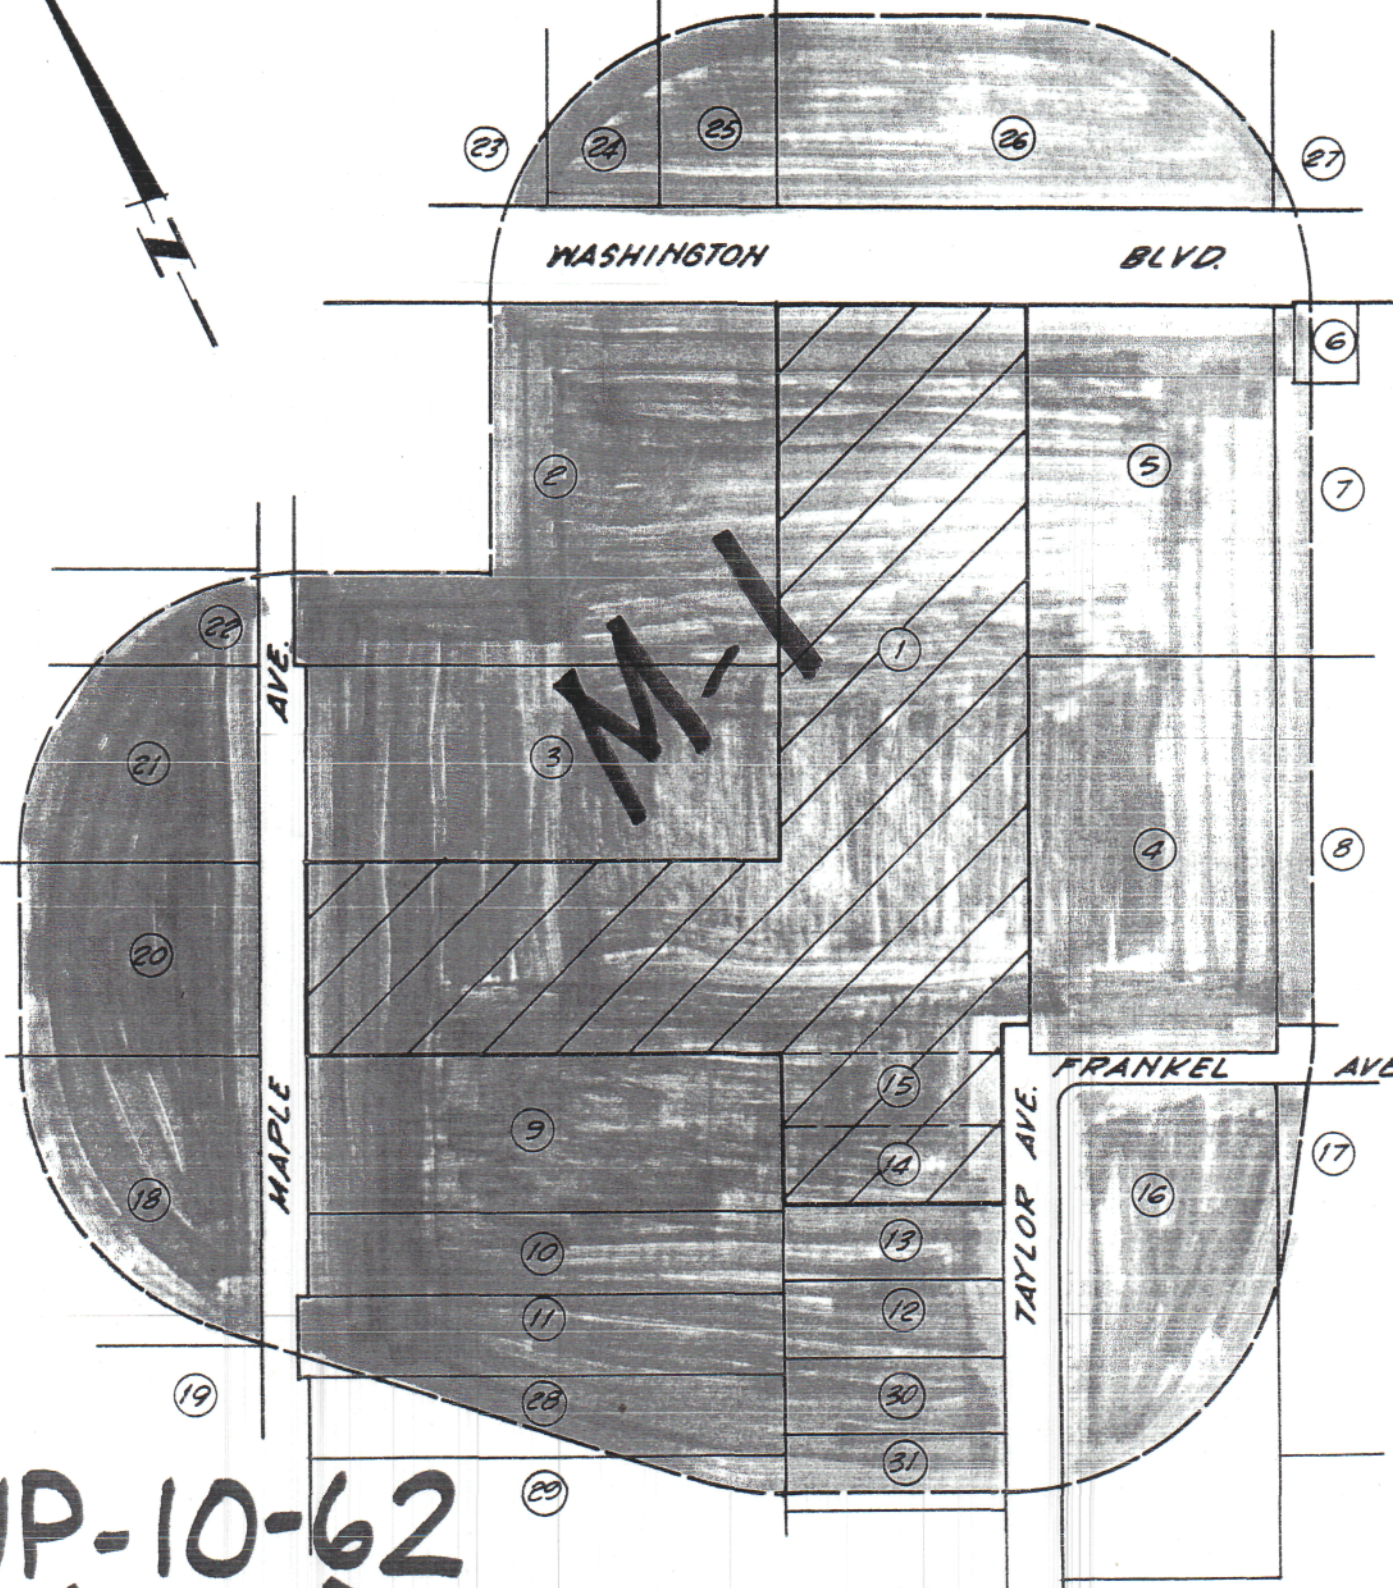

ZONING

**CUP-10-62
(MOD)**

PC 12-6-82

H. M. Scott & Associates, Inc.
MASTER PLANNING - ENGINEERING

3380 FLAIR DRIVE SUITE 228
EL MONTE, CALIFORNIA 91731

(213) 571-6653
(213) 283-8155

OWNERSHIP MAP

TENTATIVE P.M. No 15200

SCALE 1" = 200'	DATE 11-18-82	DWN. S.S.	CKD. R.C.	DRAWING NUMBER 2803