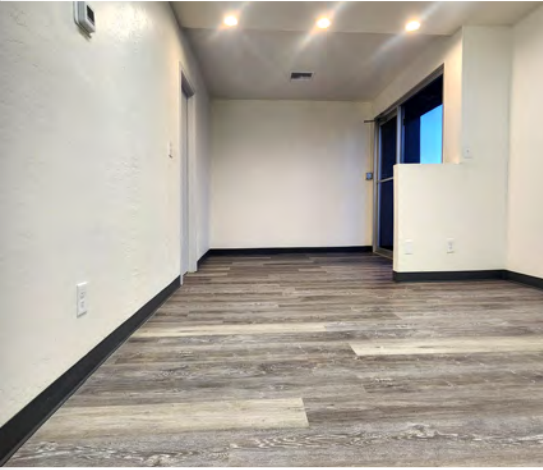

Tanya Tucker

Sales & Leasing

520.272.0012

tanya@citywidecre.com

2122 East Highland Avenue, Suite 225 • Phoenix, Arizona 85016 • 602.313.1000 • citywidecre.com