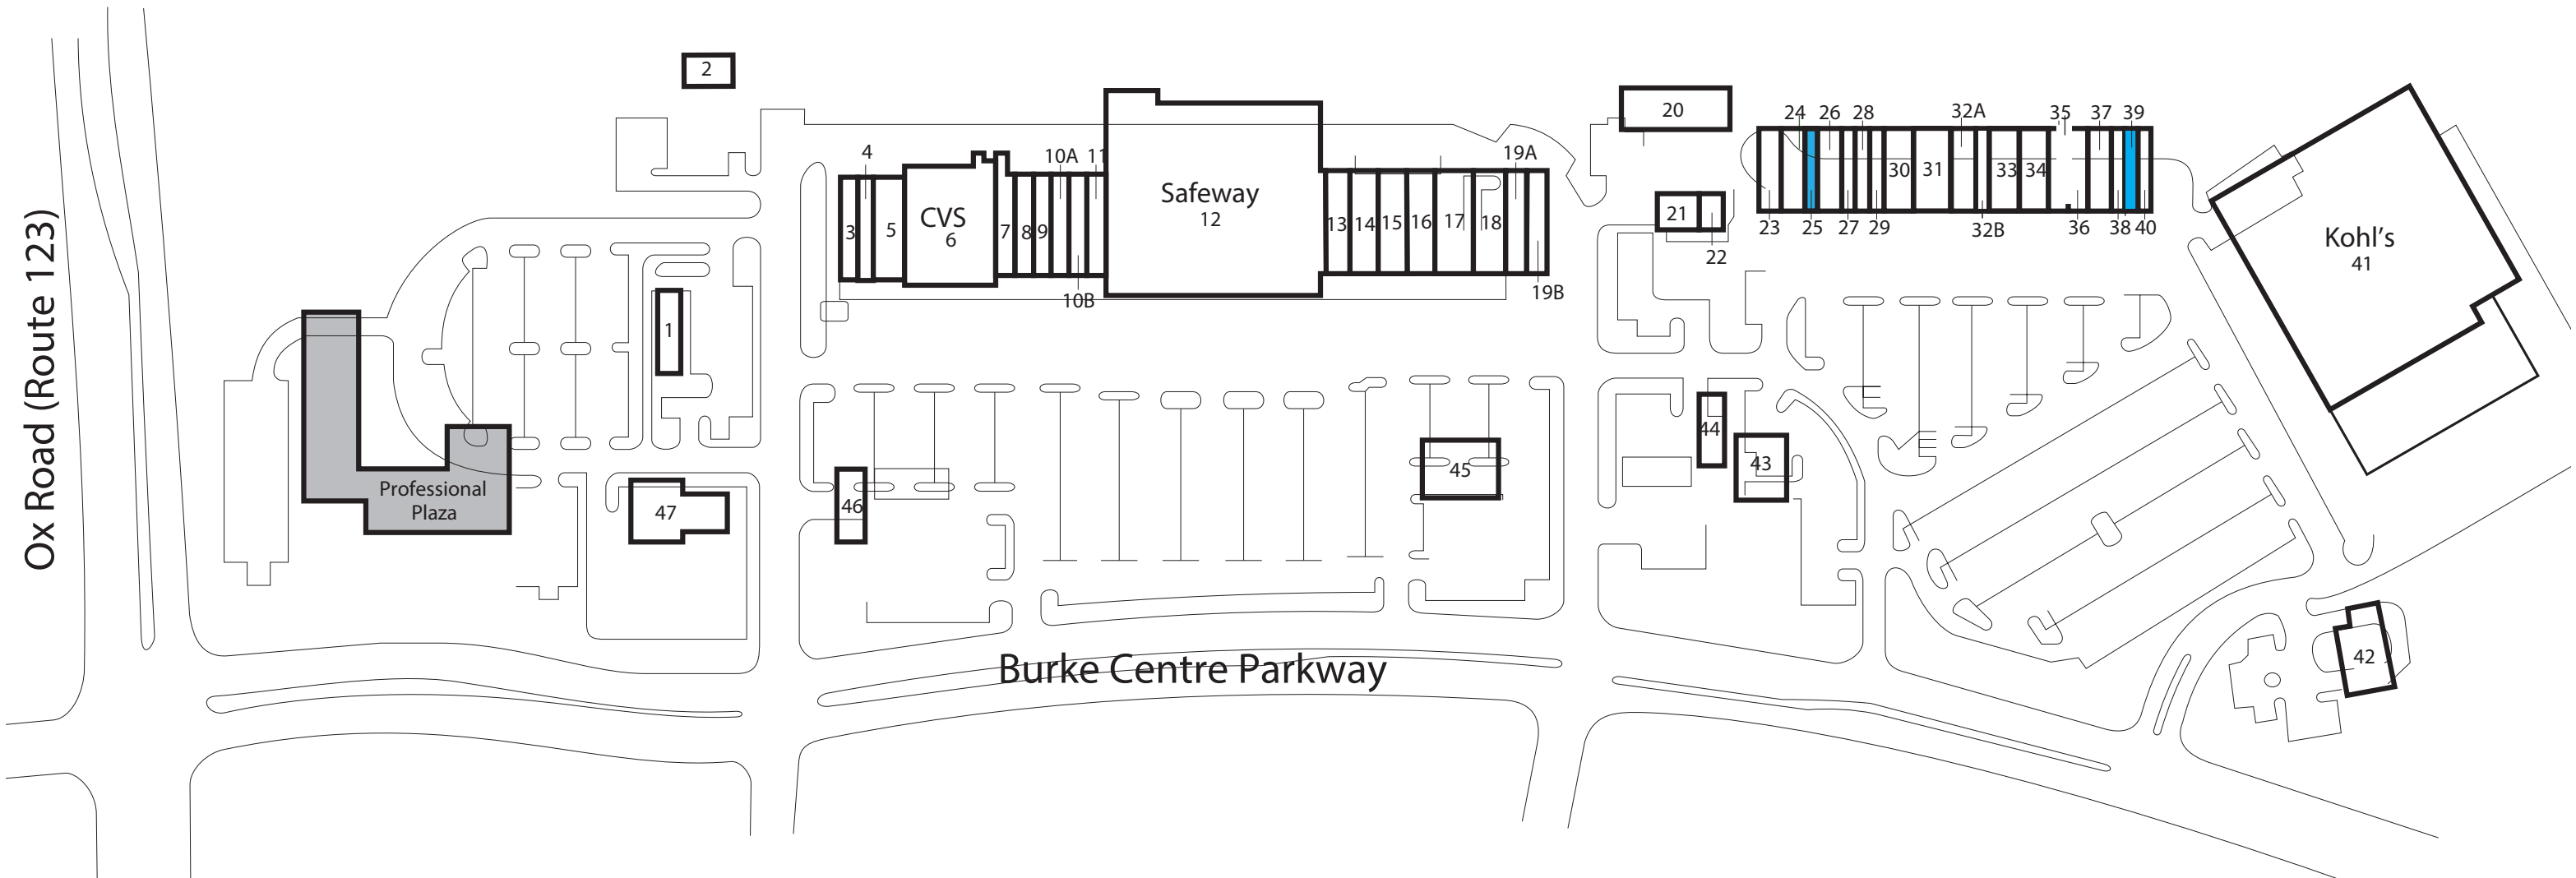

Burke Centre Shopping Center

SHOPPING CENTER RETAILERS

1	McDonald's	2,500 SF	11	Crest Cleaners	2,000 SF	21	Starbucks	1,500 SF	32A	Burke Parkway Dental	2,000 SF	42	Chick-fil-A	2,600 SF
2	Taco Bell	2,100 SF	12	Safeway	41,764 SF	22	Quickway Japanese Hibachi	1,068 SF	32B	Hunan Café	1,200 SF	43	Five Guys	3,499 SF
3	Wells Fargo Bank	2,500 SF	13	T.J.'s Barbershop	1,200 SF	23	CAVA Grill	2,400 SF	33	F45 Training	2,400 SF	44	Shell	2,100 SF
4	Cold Stone Creamery	1,500 SF	14	Music and Arts Center	2,000 SF	24	Curry Mantra Xpress	2,000 SF	34	Sherwin Williams	2,400 SF	45	PNC Bank	4,620 SF
5	Virginia ABC	3,000 SF	15	Amazing Lash Studio	2,200 SF	25	Available	1,200 SF	35	Club Pilates	1,600 SF	46	Exxon	2,000 SF
6	CVS/Pharmacy	11,168 SF	16	European Wax	1,750 SF	26	Paisano's	2,000 SF	36	Beau Totale	1,600 SF	47	Bank of America	4,300 SF
7	Potomac River Running	2,000 SF	17	Parkway Vet	4,000 SF	27	The UPS Store	1,200 SF	37	YogaSix	2,000 SF			
8	Verizon	2,000 SF	18	Panisa	2,450 SF	28	H&R Block	1,200 SF	38	Pure Barre	1,200 SF			
9	Chesapeake Bagel	2,000 SF	19A	Massage Envy	2,500 SF	29	Vocelli Pizza	1,200 SF	39	Available	1,200 SF			
10A	Luxury Nails	2,000 SF	19B	Chipotle	2,500 SF	30	Wild Bird Center	2,400 SF	40	AT&T	950 SF			
10B	5 Star Hair	2,000 SF	20	Burke Auto Service Experts	4,950 SF	31	My Eye Doctor	3,200 SF	41	Kohl's	60,000 SF