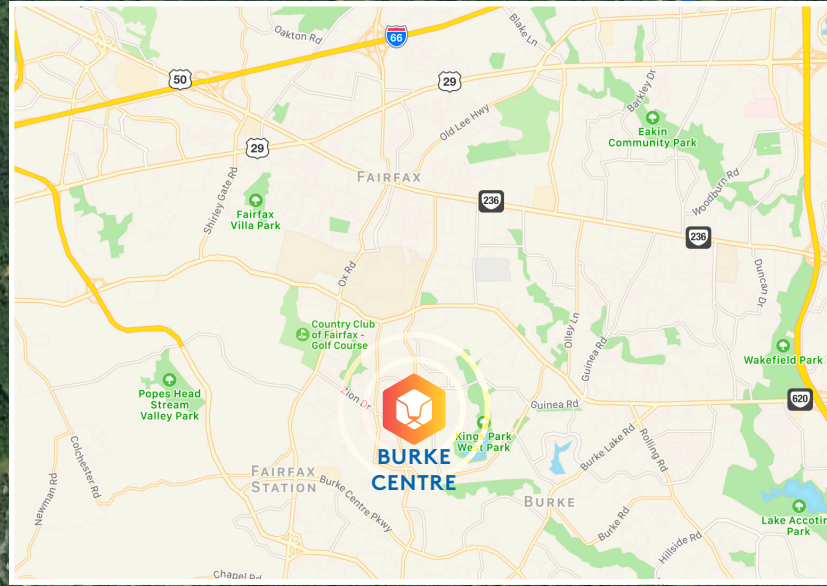

# Burke Centre Shopping Center

# BURKE CENTRE / AERIAL

**BURKE CENTRE TC**

A collection of logos for various businesses and services located in the Burke Centre area. The logos include Walmart (Save money. Live better.), Giant, SunTrust, Wendy's, Starbucks, BB&T, DQ, and Gymboree.