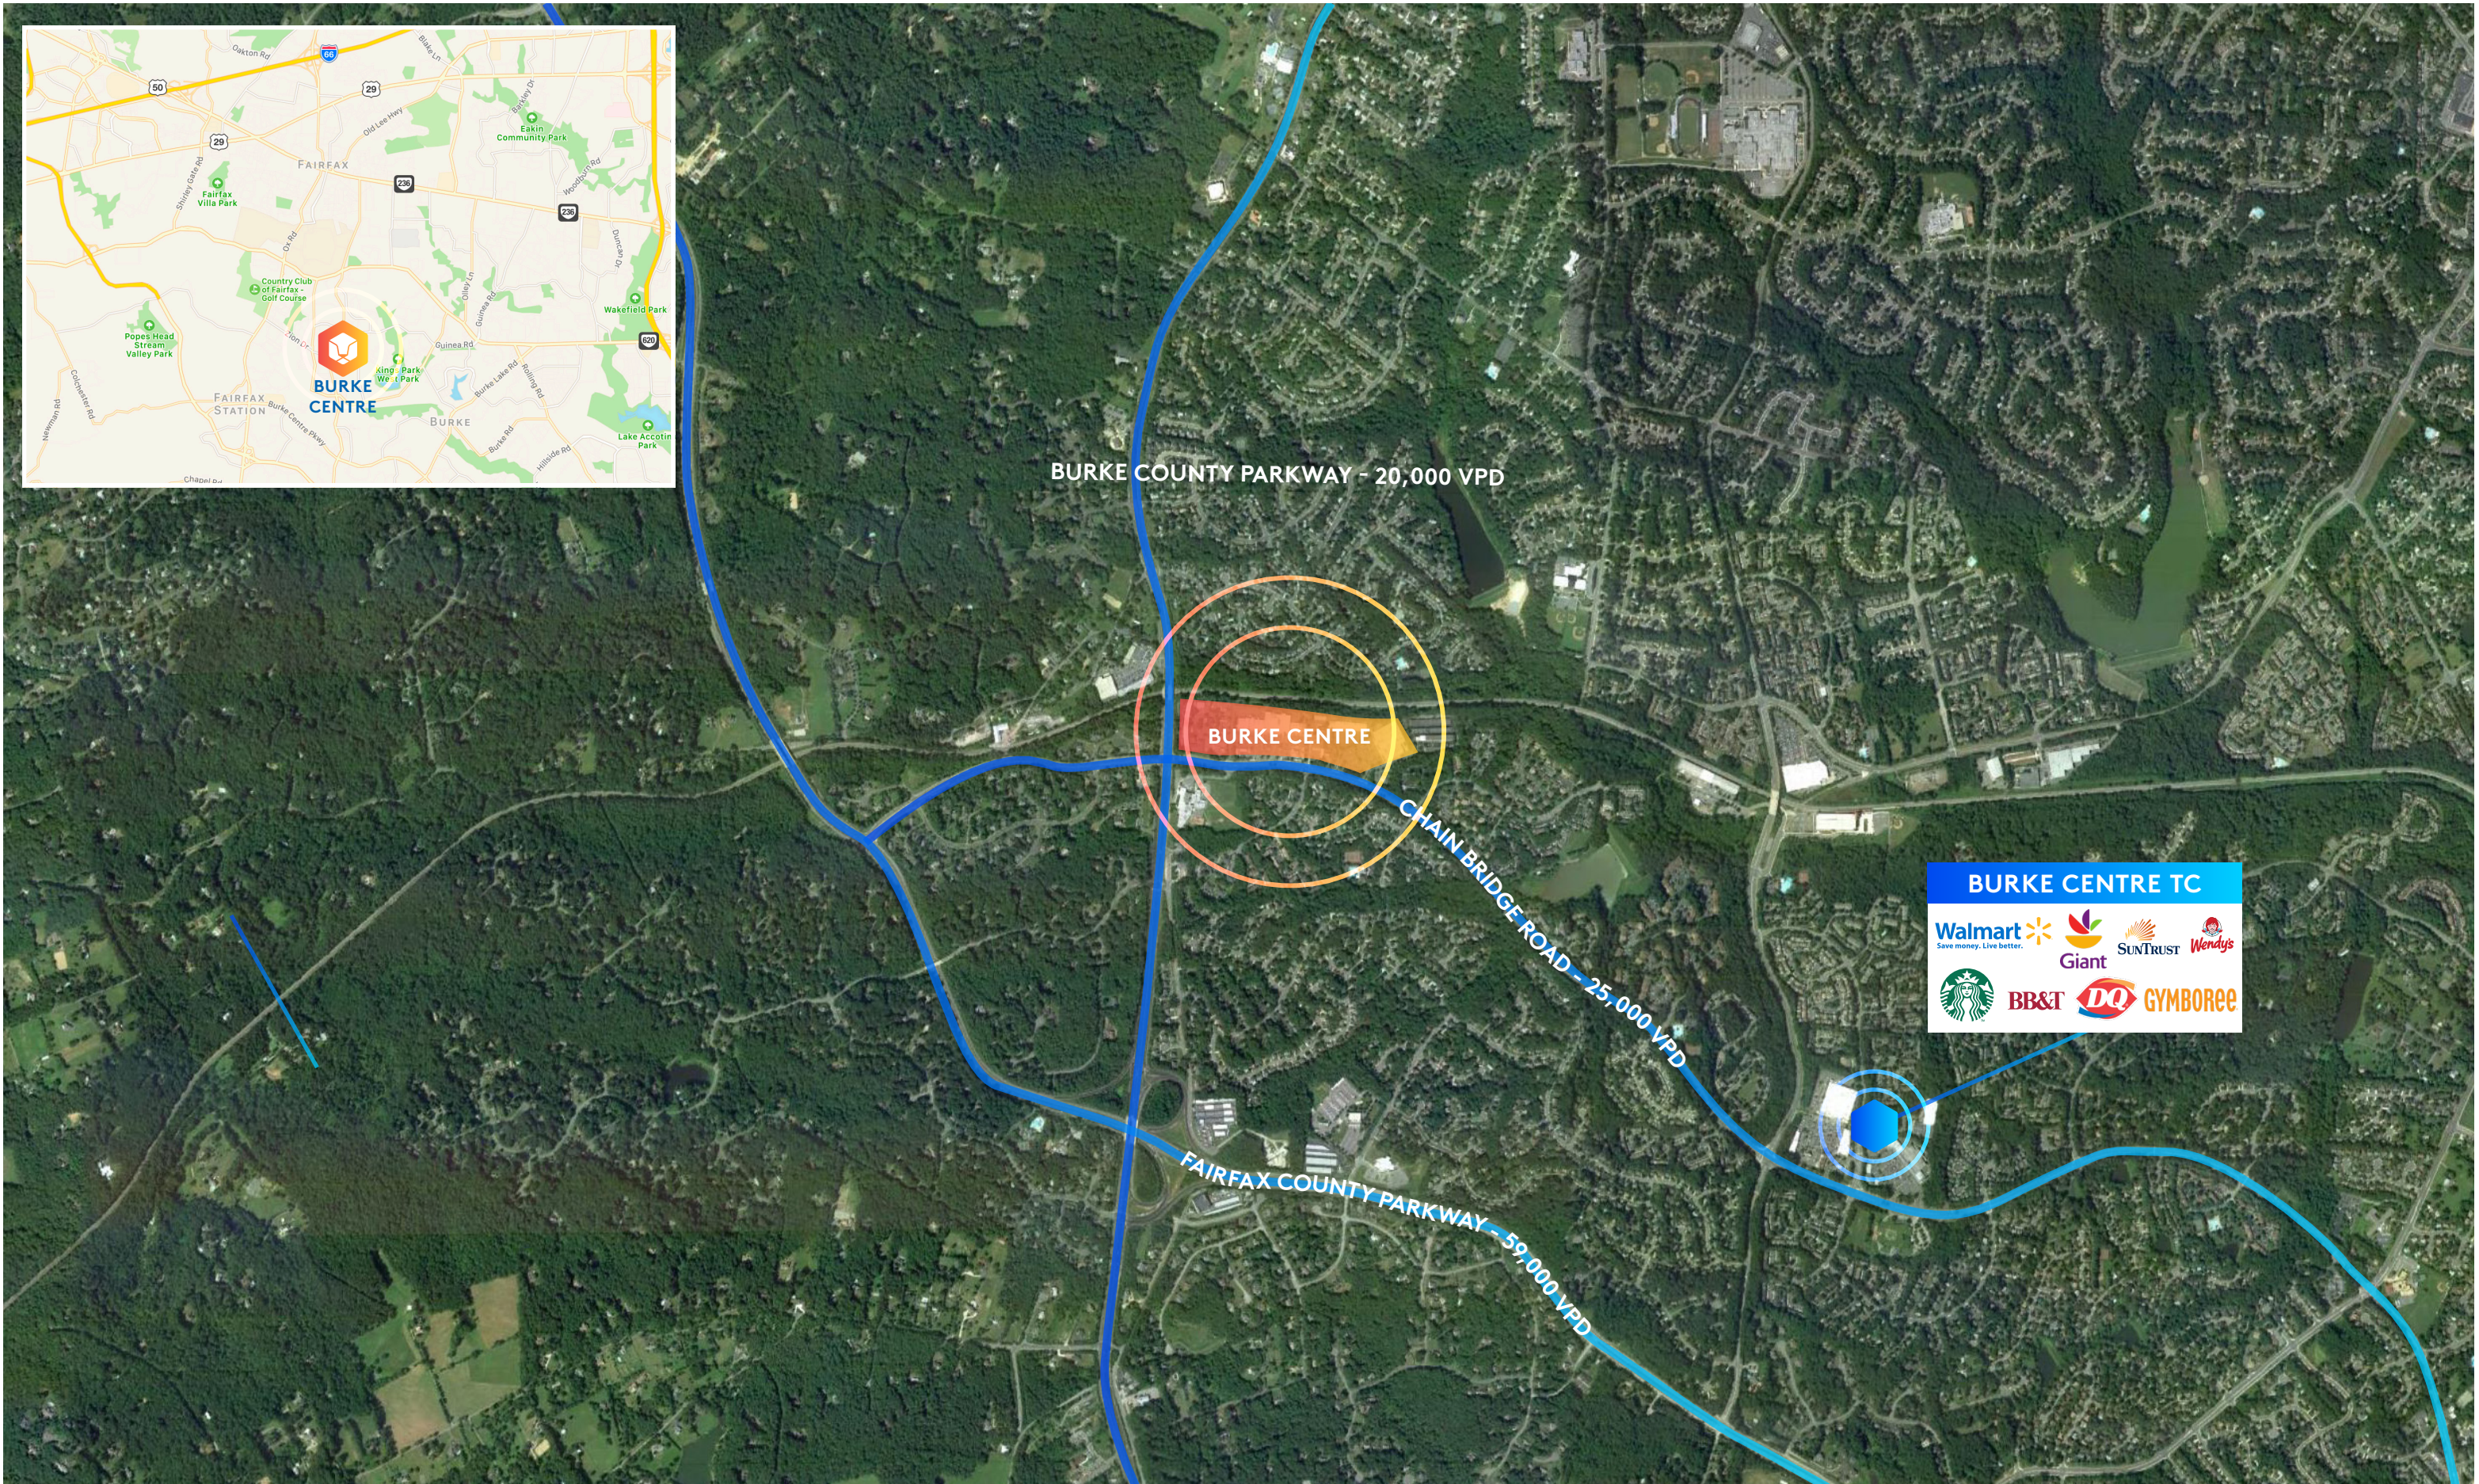

# BURKE CENTRE / AERIAL

**BURKE CENTRE TC**

A collection of logos for various businesses and services located in the Burke Centre area. The logos include Walmart (Save money. Live better.), Giant, SunTrust, Wendy's, Starbucks, BB&T, DQ, and Gymboree.