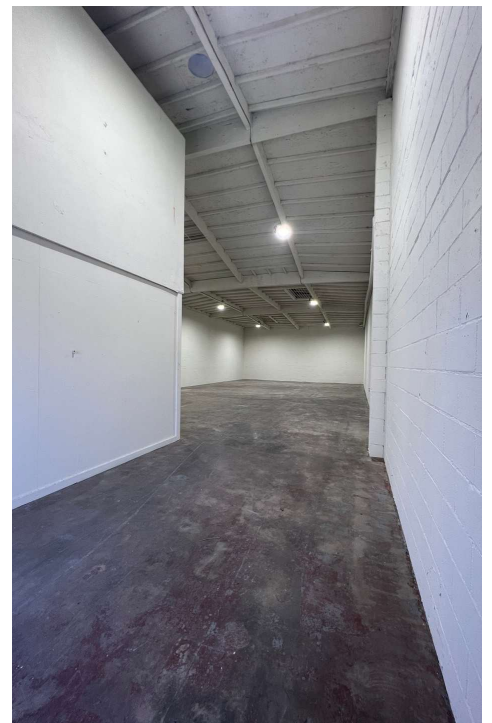

780

EAST 14TH PLACE
LOS ANGELES | CA

FOR SALE

INDUSTRIAL PROPERTY

Although all information is furnished regarding for sale, rental or financing is from sources deemed reliable, such information has not been verified and no express representation is made nor is any to be implied as to the accuracy thereof, and it is submitted subject to errors, omissions, changes of price, rental or other conditions, prior sale, lease or financing, or withdrawal without notice.

DAUM
COMMERCIAL REAL ESTATE SERVICES