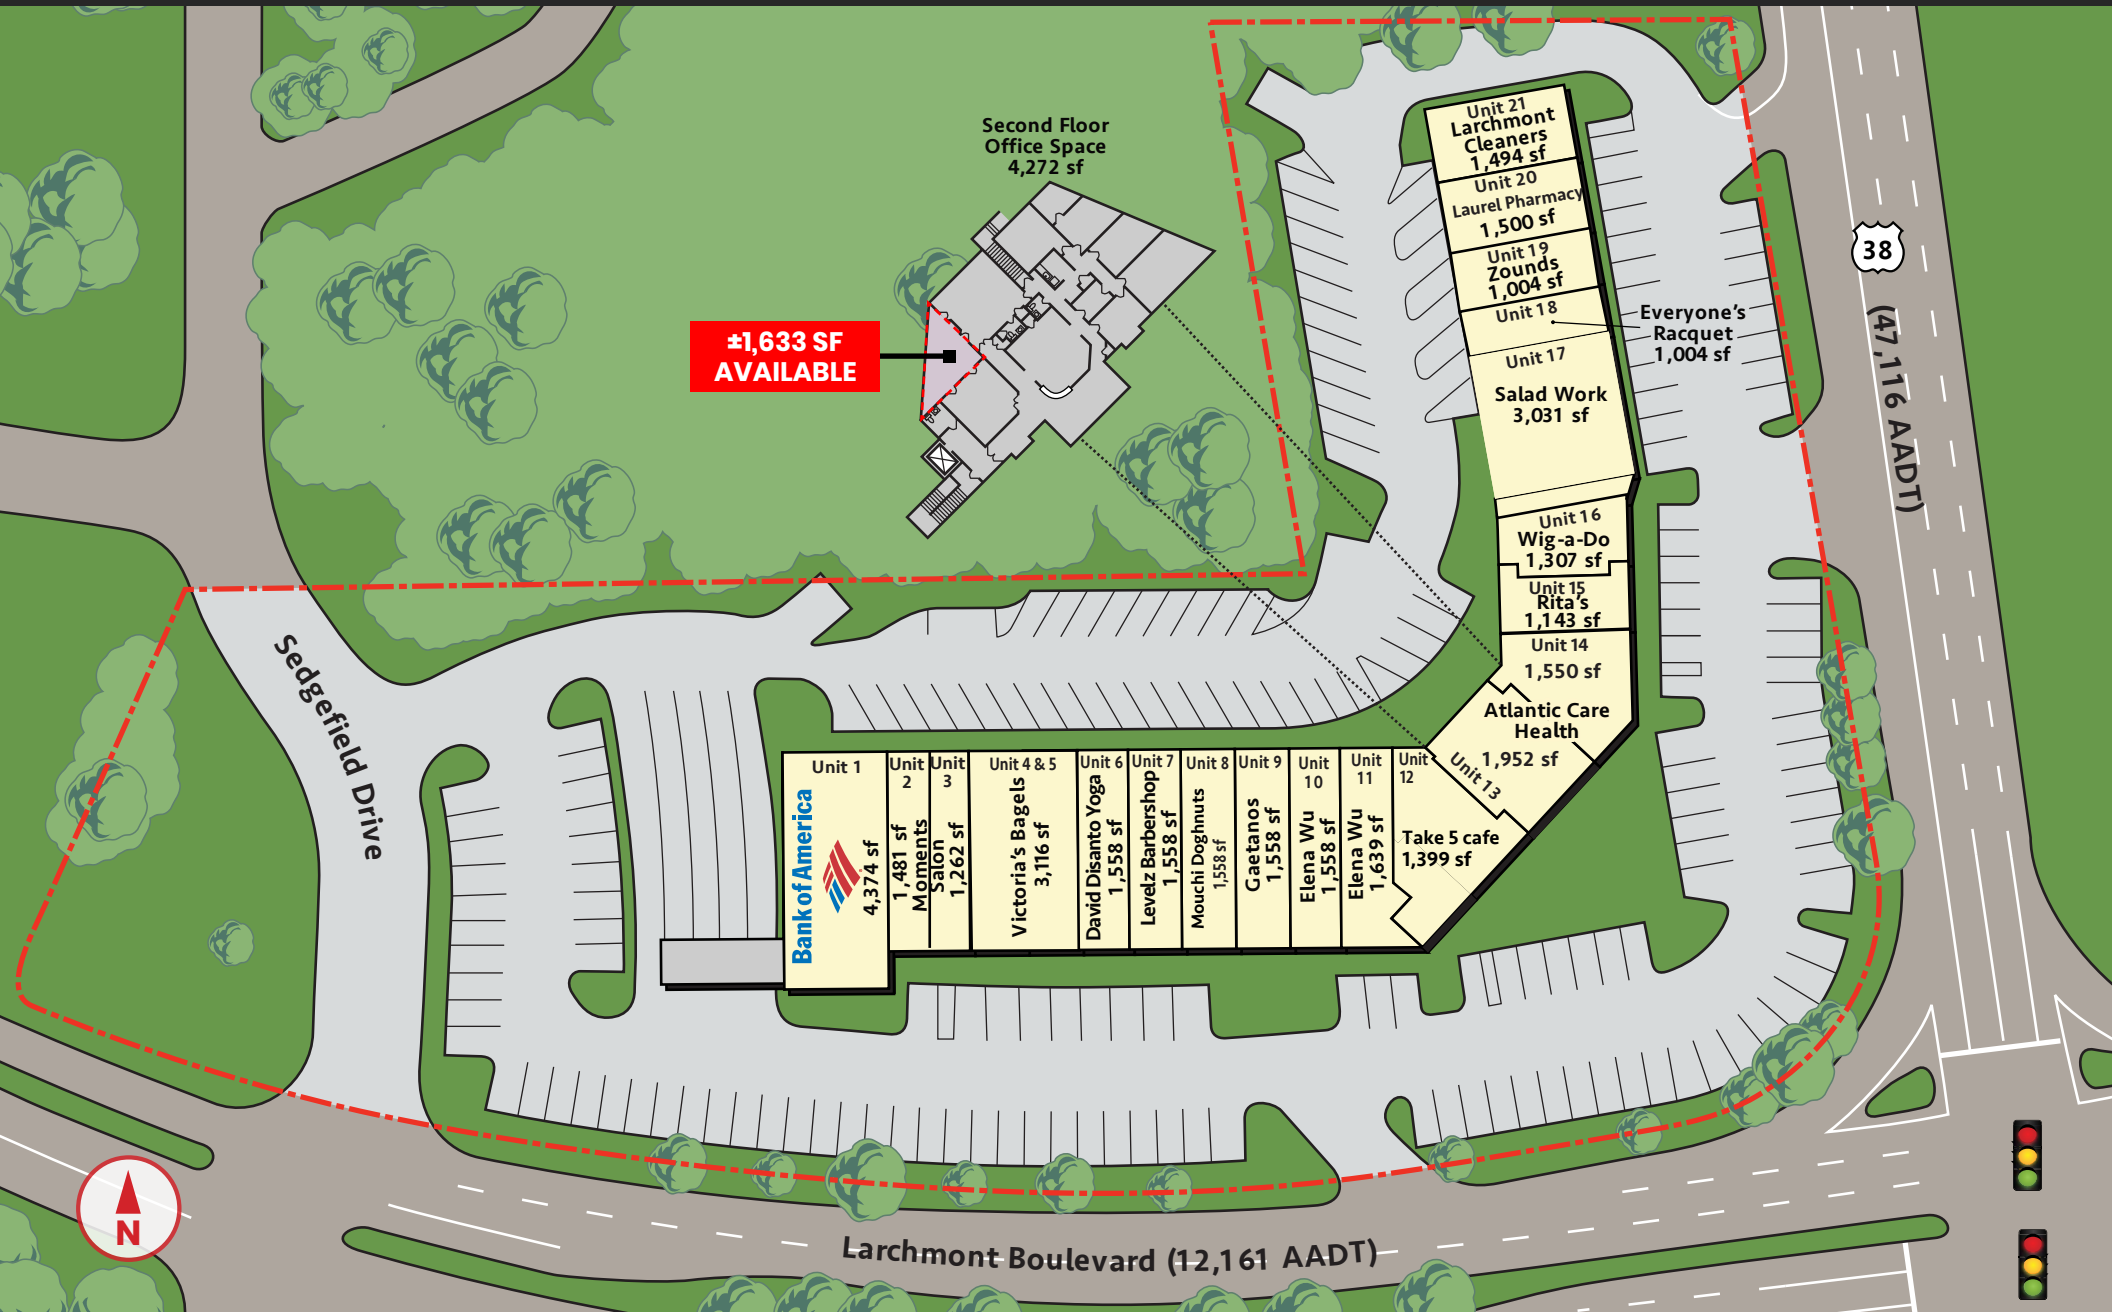

PROPERTY SITE PLAN: 3131 ROUTE 38 | MT LAUREL TOWNSHIP, NJ 08054

Interstate Commercial
1400 Horizon Way, Suite 100
Mount Laurel, NJ 08054
www.icre.net

DANIEL P. SILVESTRI
Phone: 856.439.9200
Email: dsilvestri@ic-re.com