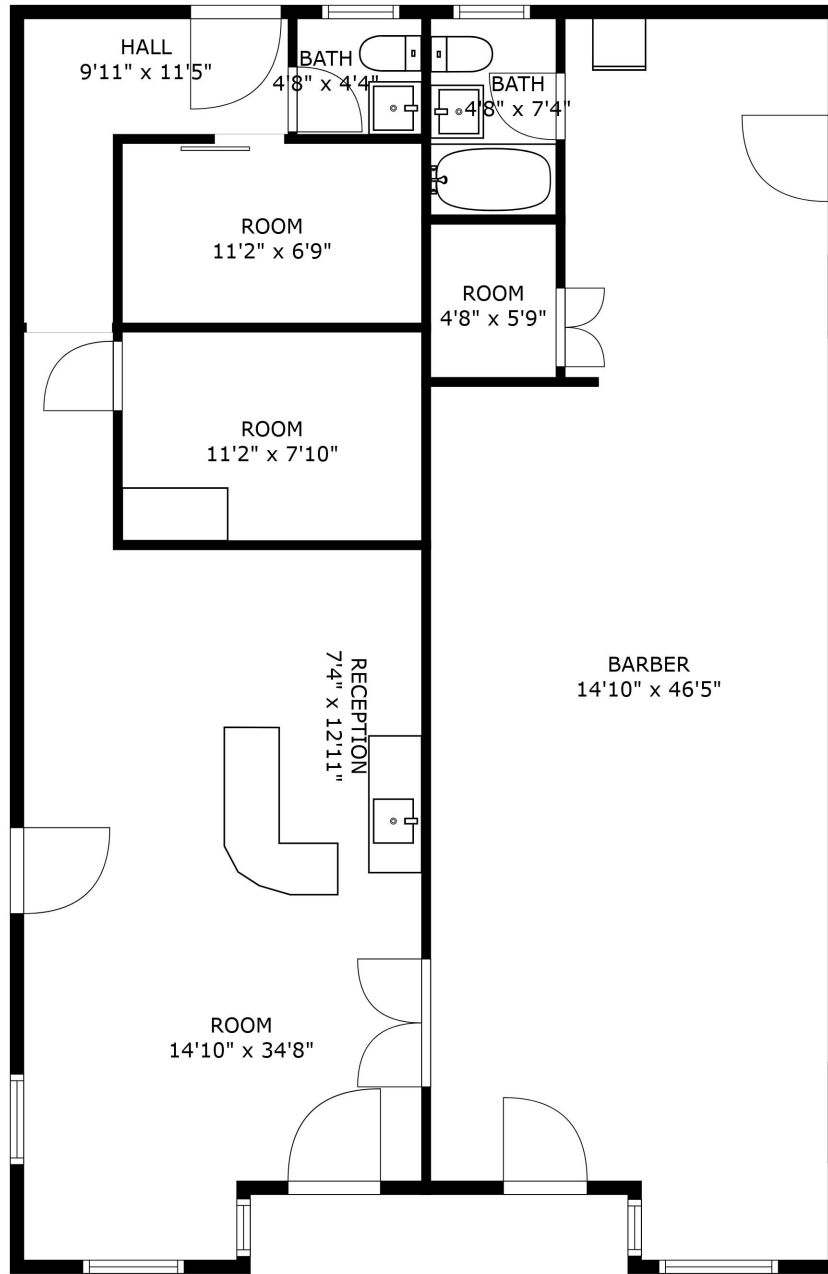

5909 S Dixie Hwy
1530 SQ FT
Current Salon
1 Full Bath
1 Half Bath

FLOOR 1

This FlōPlan floor plan is intended to represent the flow of the property and may not accurately represent the dimensions of each room or the property as a whole.
Copyright © 2024 Financial Business Systems, Inc. All rights reserved.