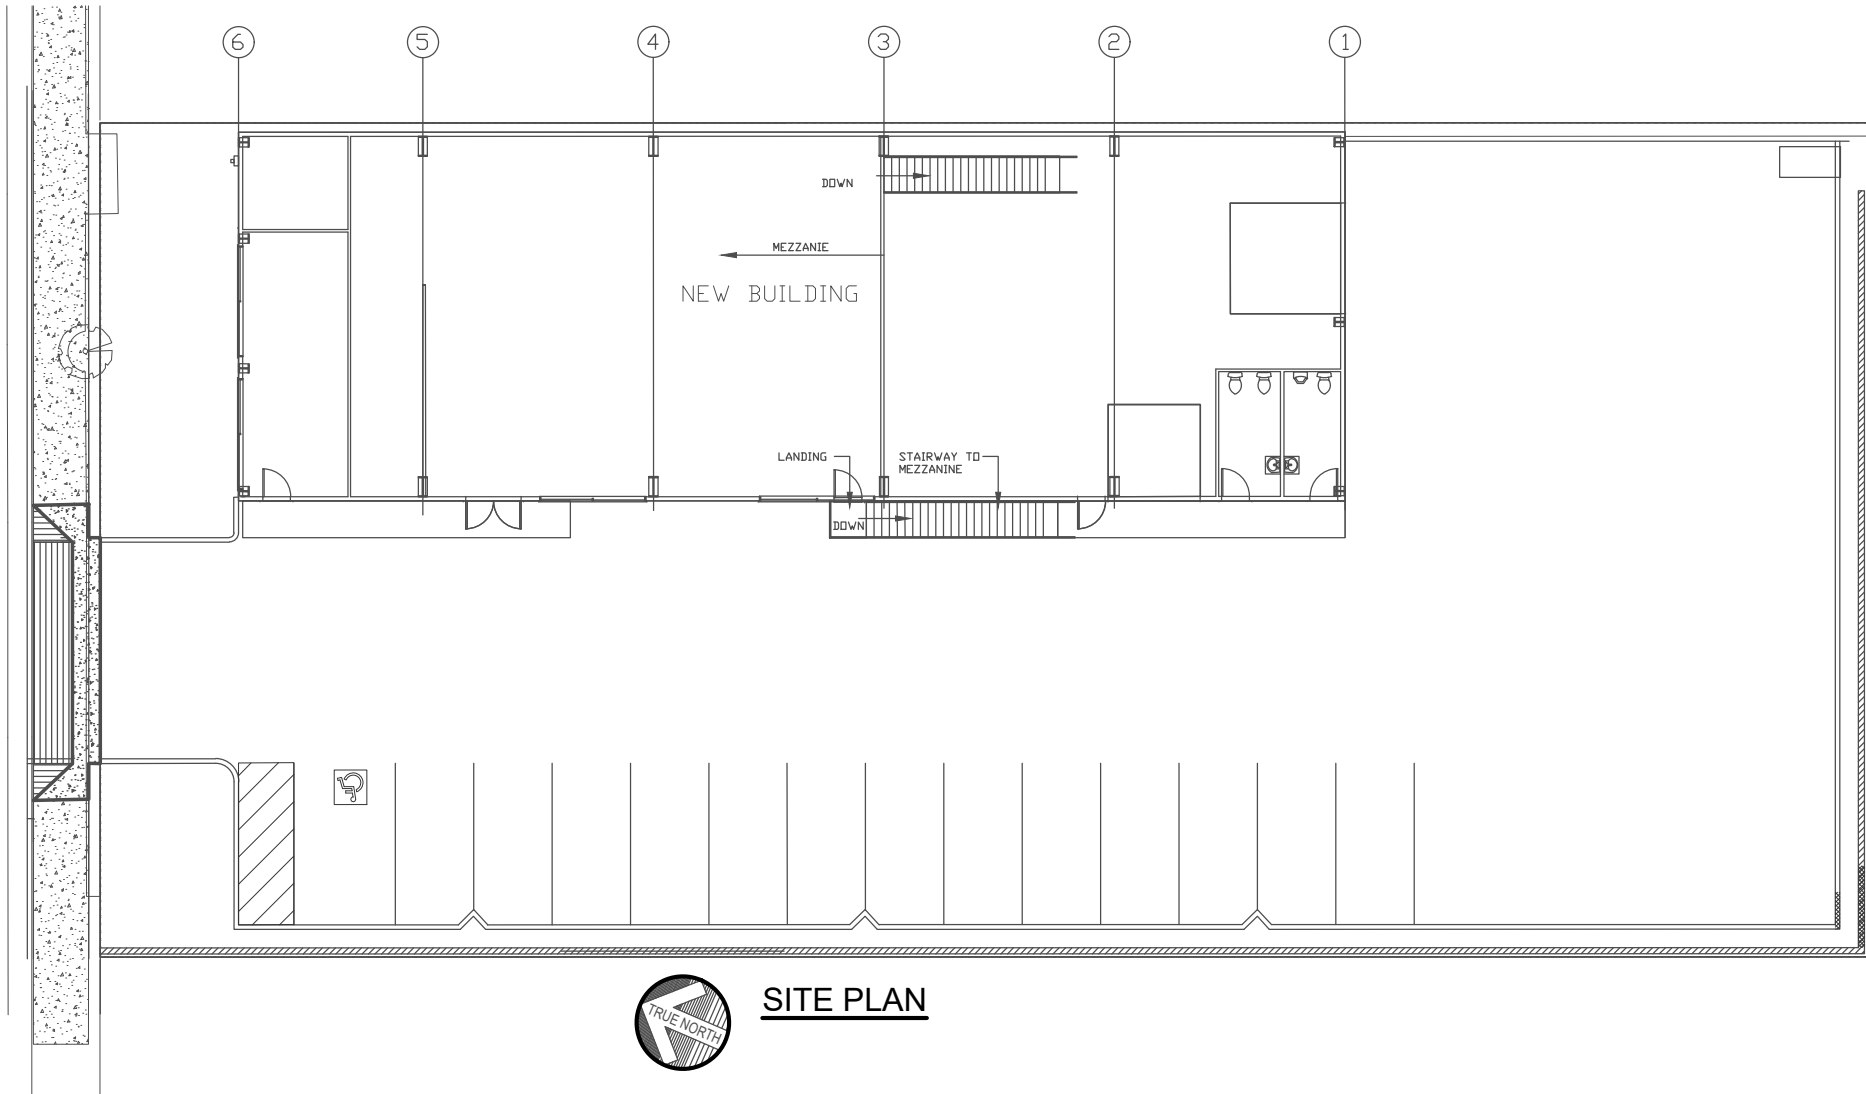

KUPUOHU STREET

KAHOMA STREAM

SITE PLAN