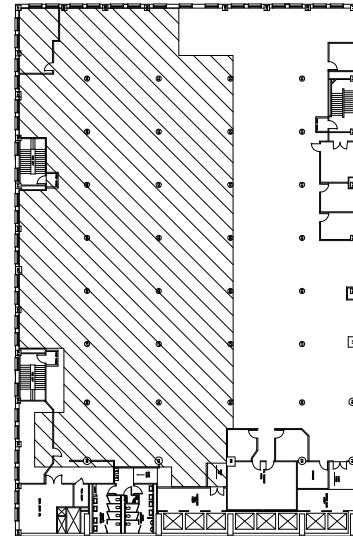

This is an Eyde Company Property - Contact us for more information - 517-351-2480

BUILDING KEY
SCALE: NO SCALE

<p>One Lake Erie Center</p> <p>SUITE #400</p> <p>600 N. Jefferson Avenue</p> <p>Toledo, OH 43604</p> <p>USEABLE AREA: 12,922 SF*</p> <p>RENTABLE AREA: 14,214 SF*</p>
--

* Square feet measurements subject to change upon site measure

One Lake Erie Center Suite #400

SCALE: NONE