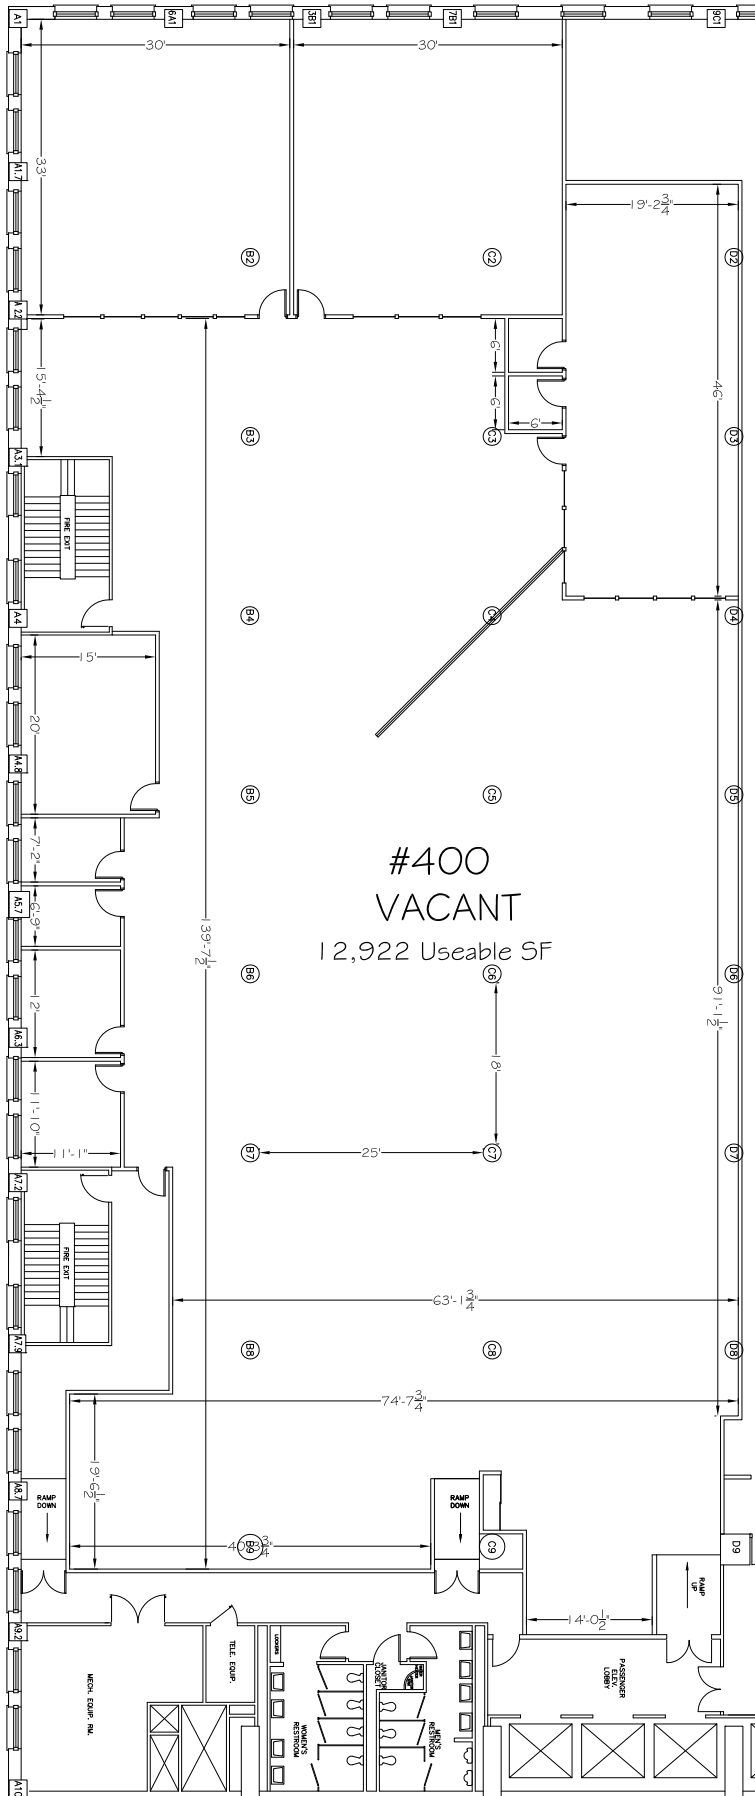

This is an Eyde Company Property - Contact us for more information - 517-351-2480

BUILDING KEY
SCALE: NO SCALE

<p>One Lake Erie Center</p> <p>SUITE #400</p> <p>600 N. Jefferson Avenue</p> <p>Toledo, OH 43604</p> <p>USEABLE AREA: 12,922 SF*</p> <p>RENTABLE AREA: 14,214 SF*</p>
--

* Square feet measurements subject to change upon site measure

One Lake Erie Center Suite #400

SCALE: NONE