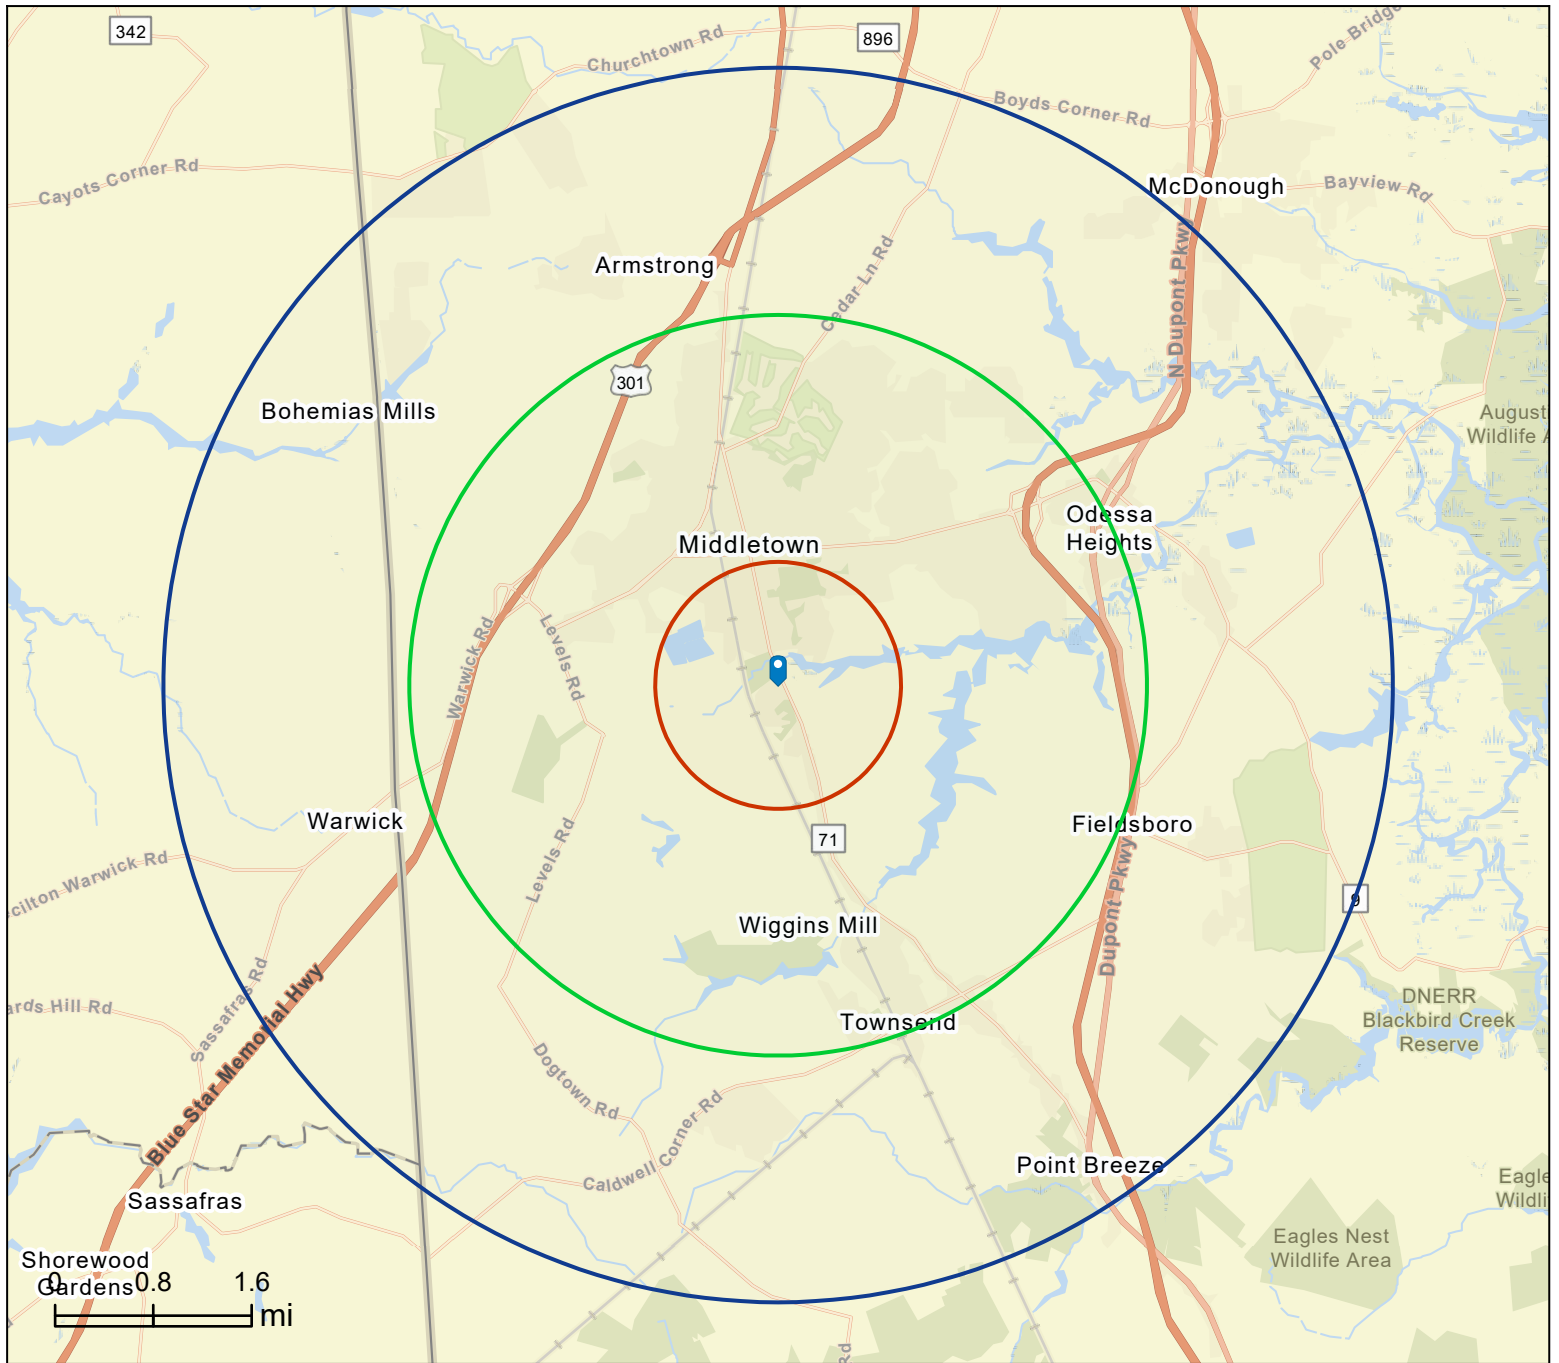

# Site Details Map

5350 Summit Bridge Rd, Middletown, Delaware, 19709  
Rings: 1, 3, 5 mile radii

Site Details Map  
Latitude: 39.43415  
Longitude: -75.71240

### This site is located in:

**City:** ---  
**County:** New Castle County  
**State:** Delaware  
**ZIP Code:** 19709  
**Census Tract:** 10003016801  
**Census Block Group:** 100030168011  
**CBSA:** Philadelphia-Camden-Wilmington, PA-NJ-DE-MD Metropolitan Statistical Area