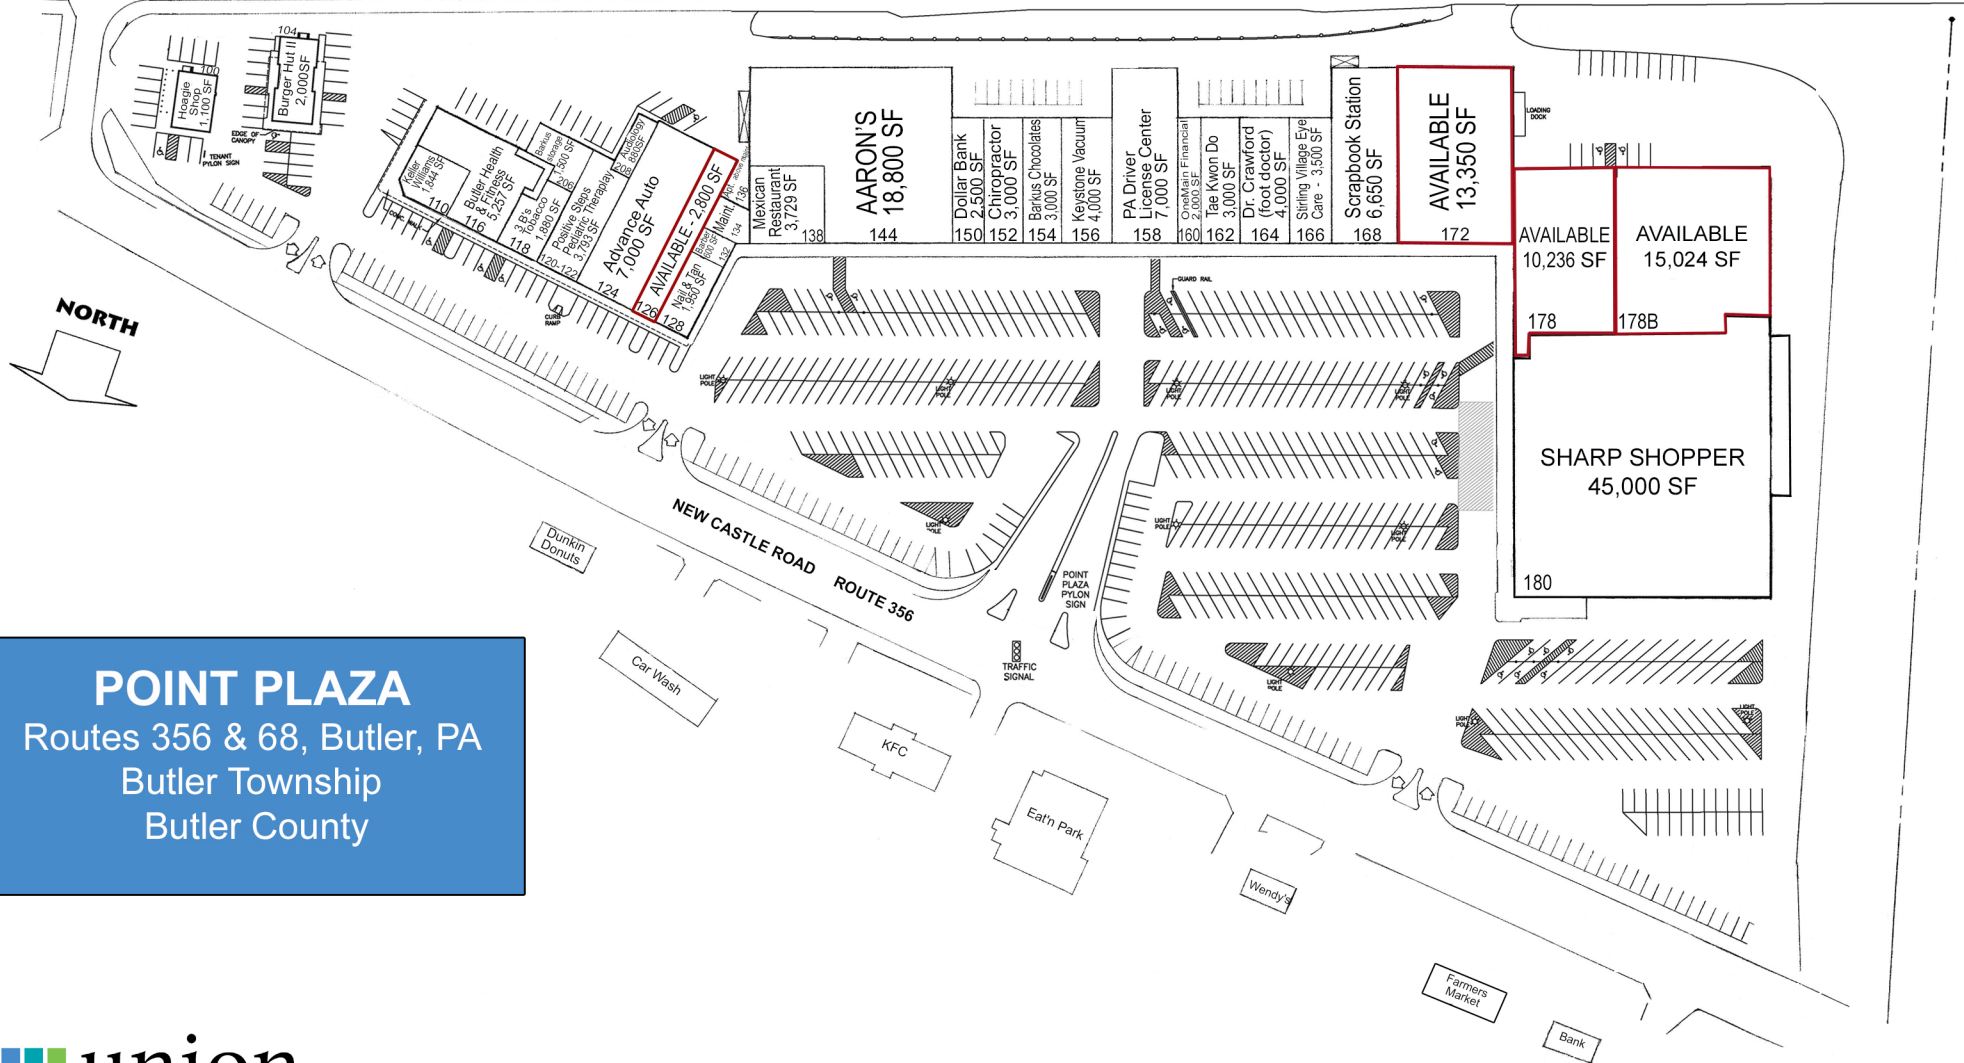

TO BUTLER

EVANS CITY ROAD ROUTE 68

TO EVANS CITY

NORTH

**POINT PLAZA**  
 Routes 356 & 68, Butler, PA  
 Butler Township  
 Butler County

412-288-7800 | [www.unionrealestate.com](http://www.unionrealestate.com)