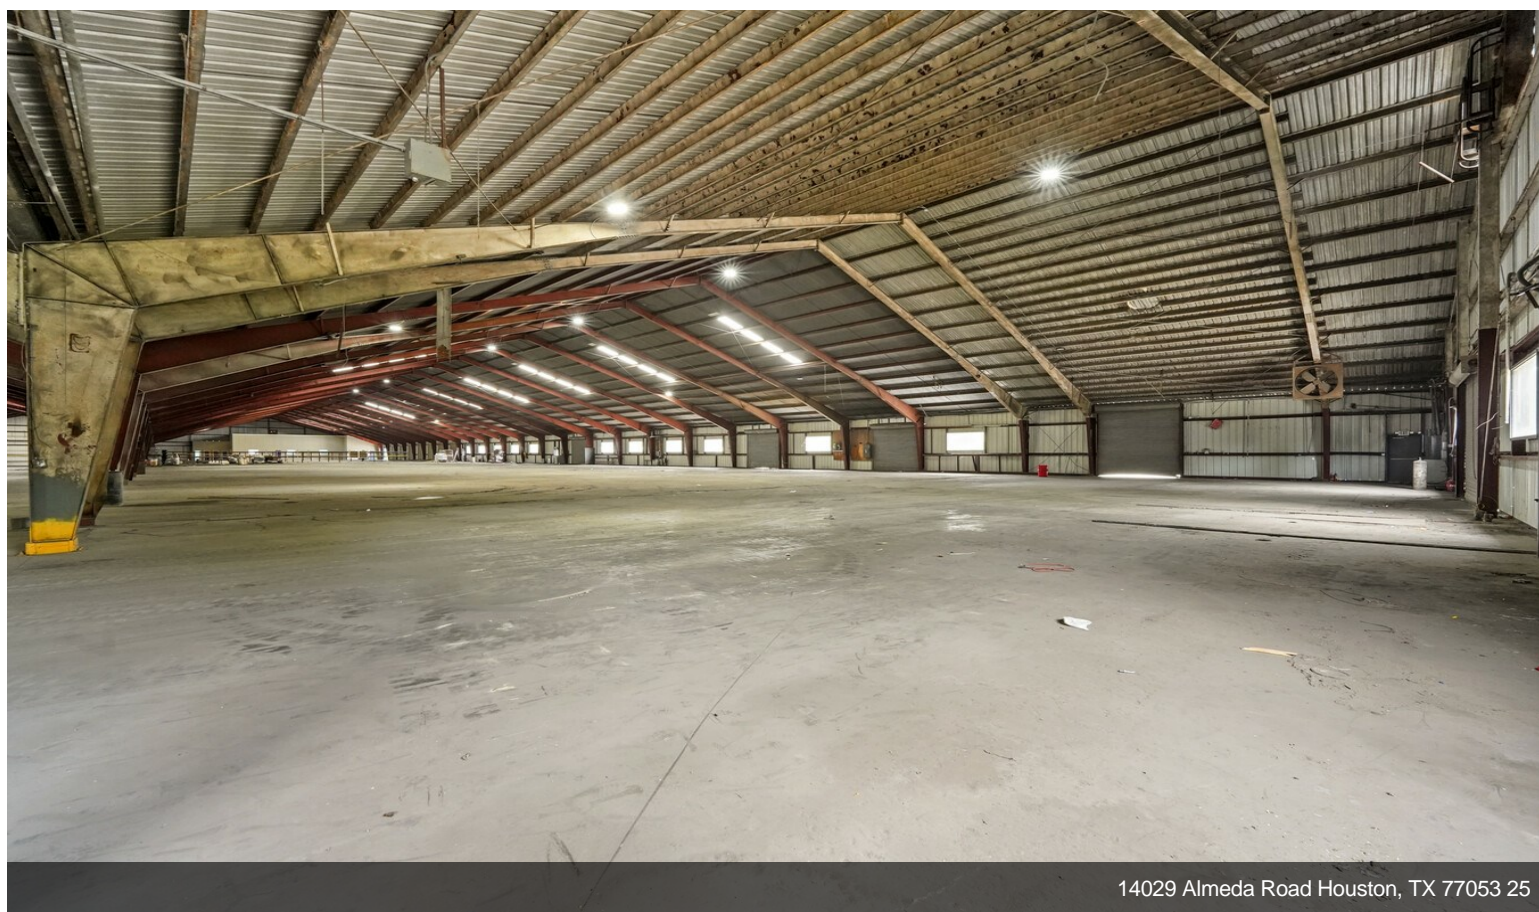

14029 Almeda Road Houston, TX 77053 25