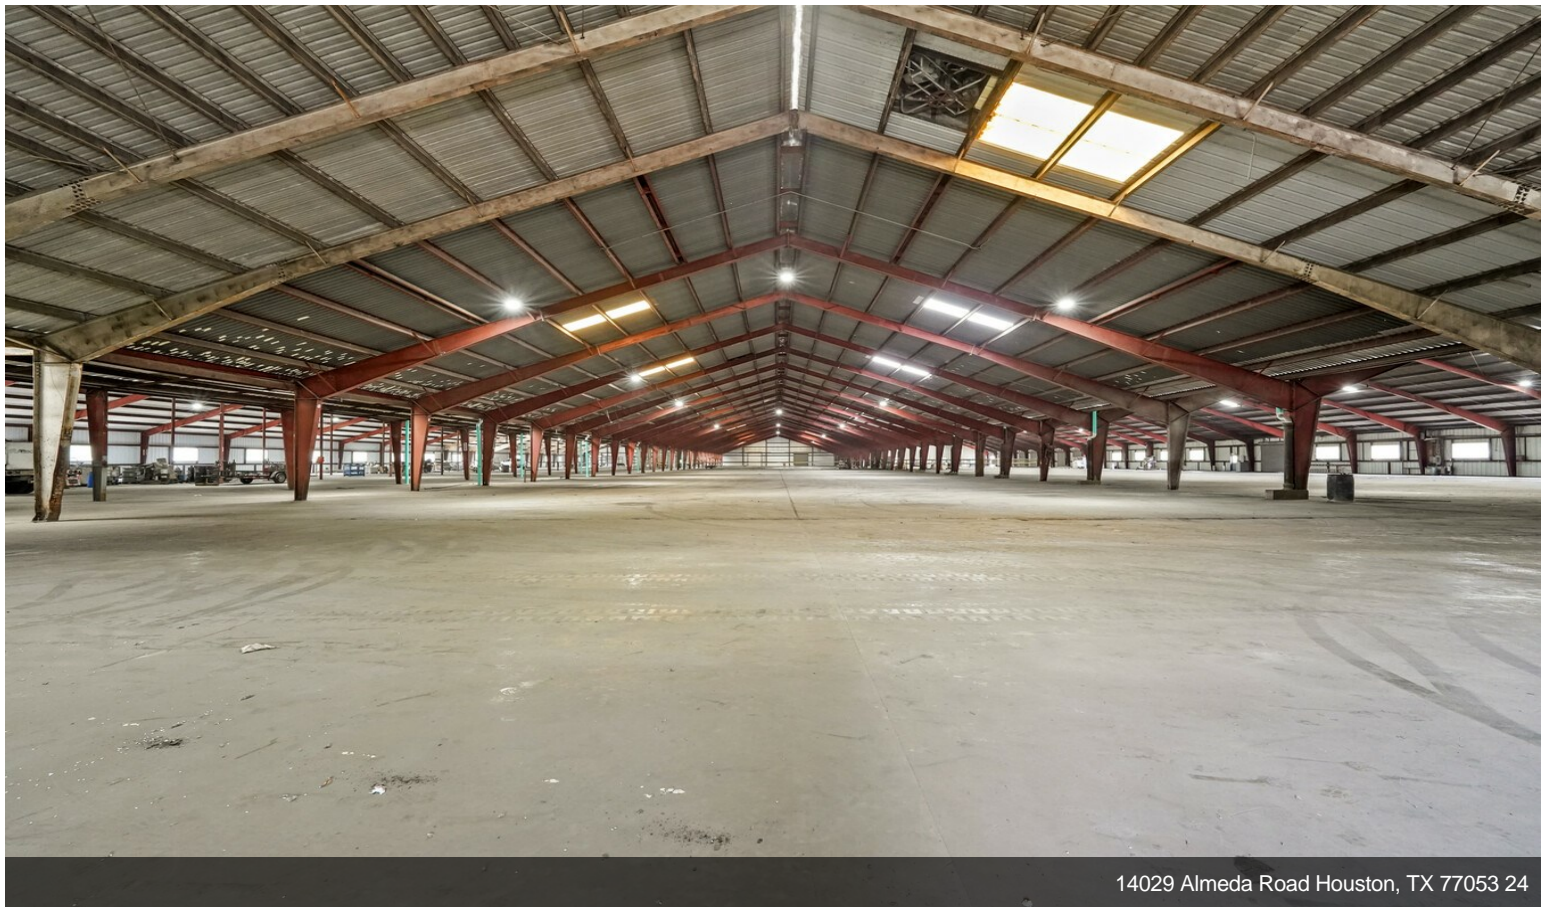

14029 Almeda Road Houston, TX 77053 24