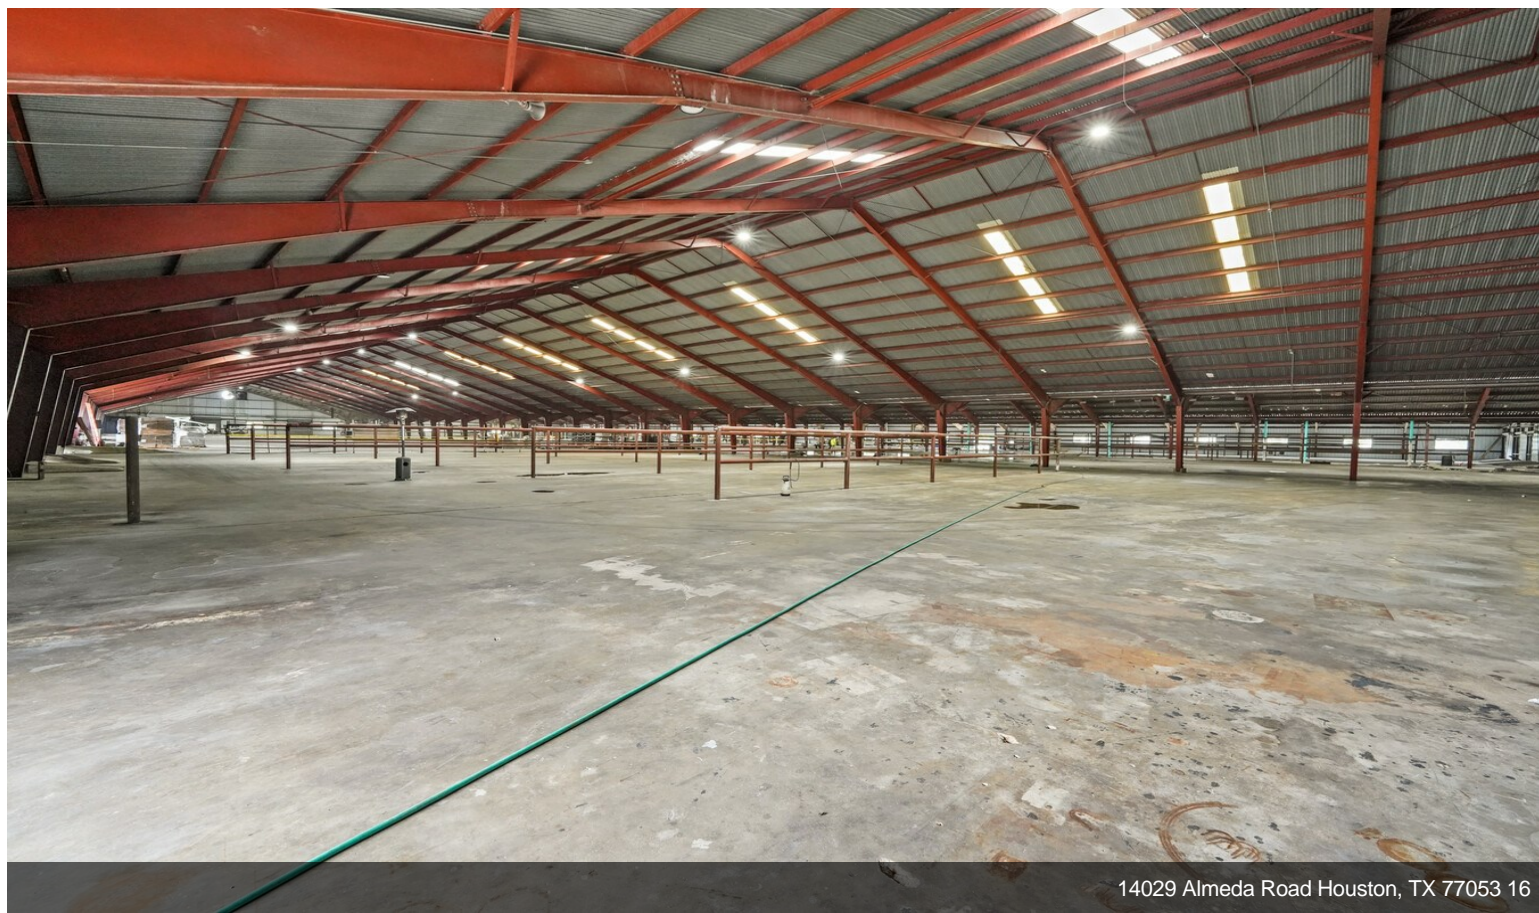

Property Photos

14029 Almeda Road Houston, TX 77053 16