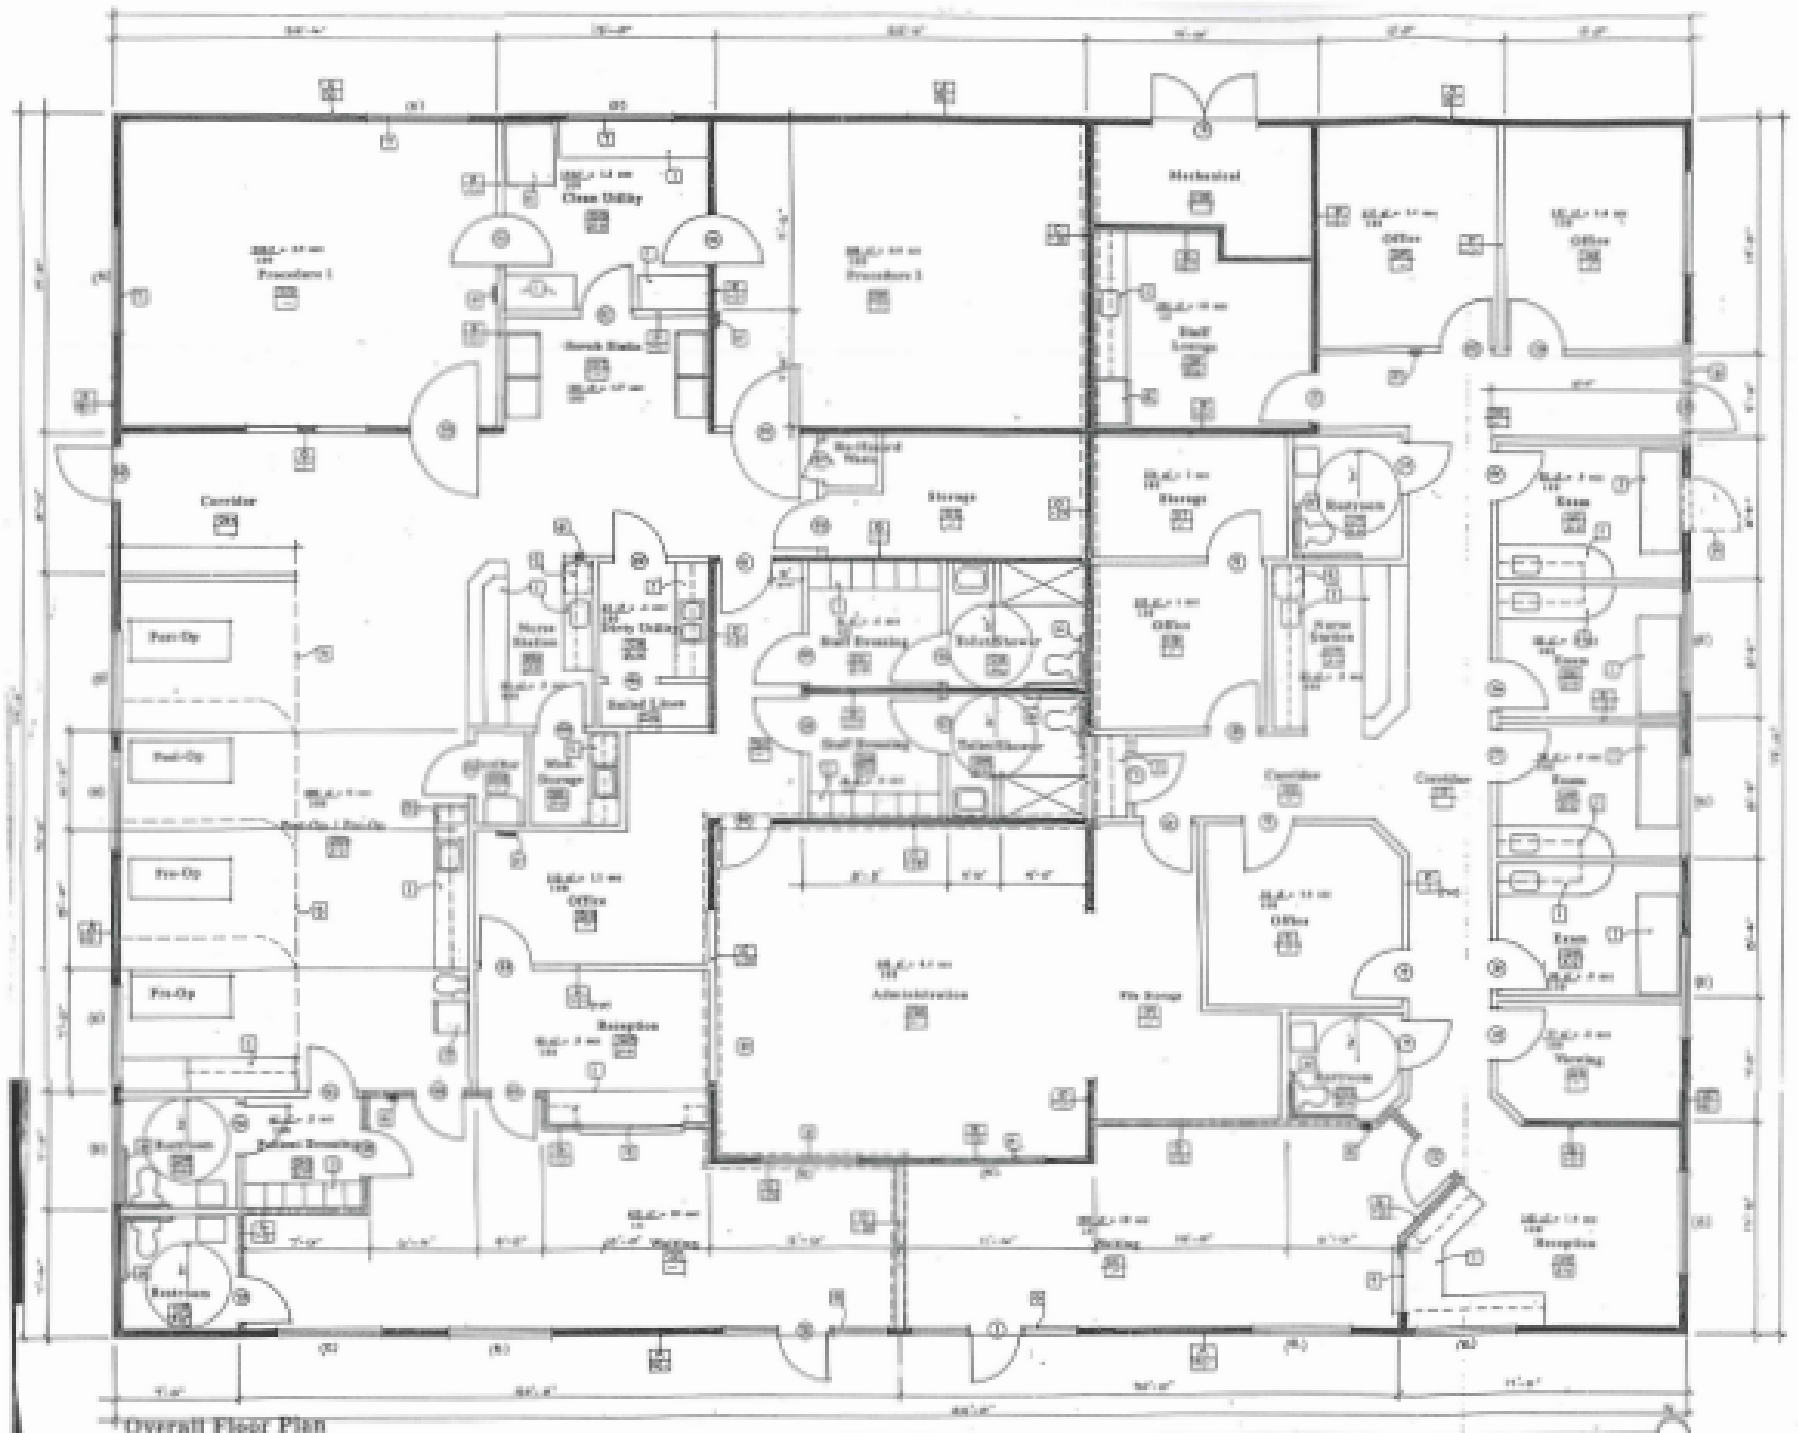

135 West Carmen Lane
Santa Maria, CA
Floor Plan

Overall Floor Plan