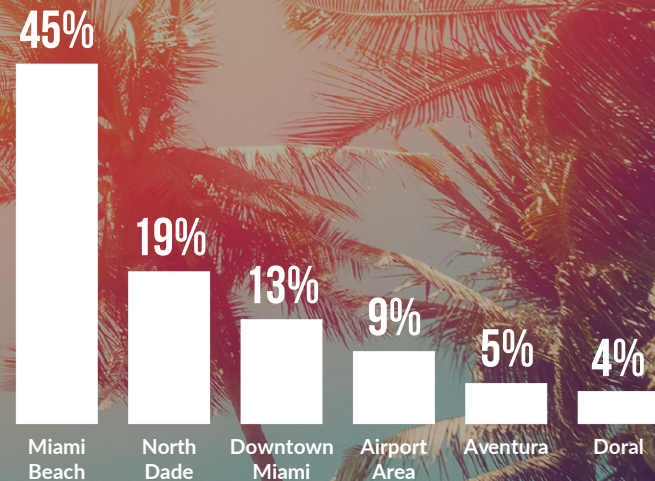

Quick serve front of house

Bar and Lounge

Private Dining

VISITOR STATS

26.5M

TOTAL VISITORS
IN 2022

48%

HAVE HHI
OF \$100K+
(INTERNATIONAL VISITORS)

66 MIAMI BEACH CONTINUES TO MAINTAIN THE MOST POPULARITY FOR LODGING AMONG INTERNATIONAL TRAVELERS, FOLLOWED BY NORTH DADE AND DOWNTOWN MIAMI/BRICKELL.”

\$20.8M

TOTAL VISITOR
SPEND

TOP AREAS STAYED IN (INTERNATIONAL VISITORS)