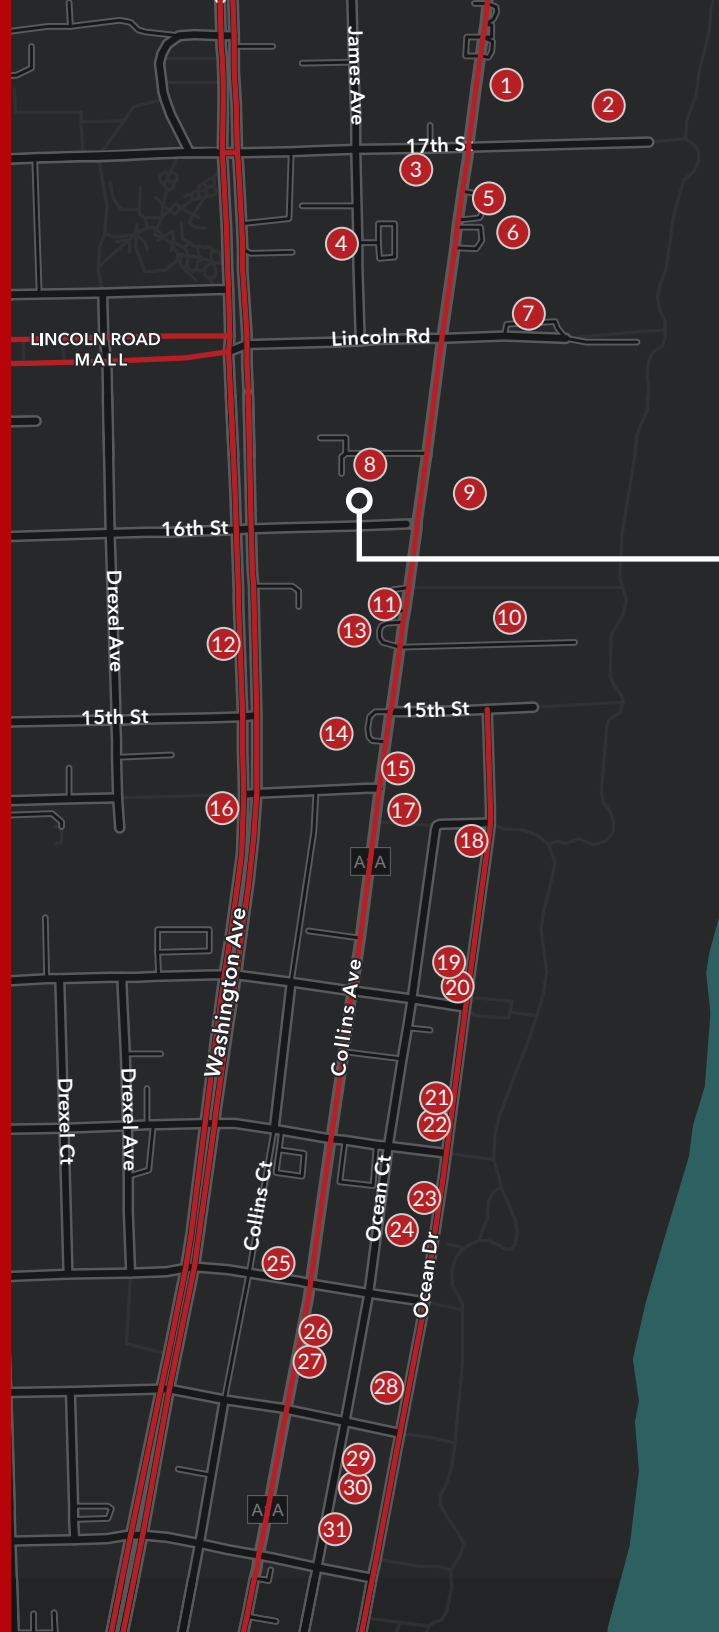

RESTAURANT / RETAIL
FOR LEASE

1600 Collins Ave, Miami Beach, FL 33139

±3,663 SF 2ND GENERATION RESTAURANT

- Three component restaurant space comprising of quick service front of house, private omakase dining room and bar with additional bar and lounge space
- Fully built, non-vented kitchen
- Abundant outdoor space directly on Collins Avenue
- Situated at the base of the Hyatt Centric South Beach
- Dry users also welcome

66 MIAMI BEACH CONTINUES TO MAINTAIN THE MOST POPULARITY FOR LODGING AMONG INTERNATIONAL TRAVELERS, FOLLOWED BY NORTH DADE AND DOWNTOWN MIAMI/BRICKELL.”

\$20.8M

TOTAL VISITOR
SPEND

TOP AREAS STAYED IN (INTERNATIONAL VISITORS)

SITE PLAN

3,663 SF

*Site plan used for conceptual purposes only and is not drawn to scale

AREA HOTELS

1. Kimpton Surfcomber Hotel
2. SLS South Beach Miami
3. Gale South Beach
4. Crest Hotel Suites
5. National Hotel
6. Sagamore Hotel South Beach
7. The Ritz-Carlton
8. Berkeley Shore Hotel
9. Loews Miami Beach Hotel
10. Royal Palm South Beach Miami
11. Tropics Hotel and Hostel
12. Courtyard by Marriott
13. Aqua Hotel
14. AxelBeach Miami · South Beach
15. Z Ocean Hotel
16. Esmé Miami Beach
17. Henrosa Hotel
18. The Betsy Hotel
19. Marriott Vacation Club Pulse
20. Winter Haven
21. Cavalier South Beach Hotel
22. Cardozo South Beach
23. Leslie Hotel Ocean Drive
24. Hotel Ocean South Beach
25. The Marlin Hotel
26. The Kent Hotel
27. Dream South Beach
28. The Villa Casa Casuarina
29. Strand Ocean Drive Suites
30. Congress Hotel South Beach
31. Clevelander South Beach Hotel and Bar

Loews Miami Beach Hotel

Collins Ave

Pennsylvania Ave

Drexel Ave

COURTYARD BY MARRIOTT

Miu's Tea
 Eggstaurant

Sriracha House
FIVE GUYS
 BURGERS and FRIES

Taco Rico