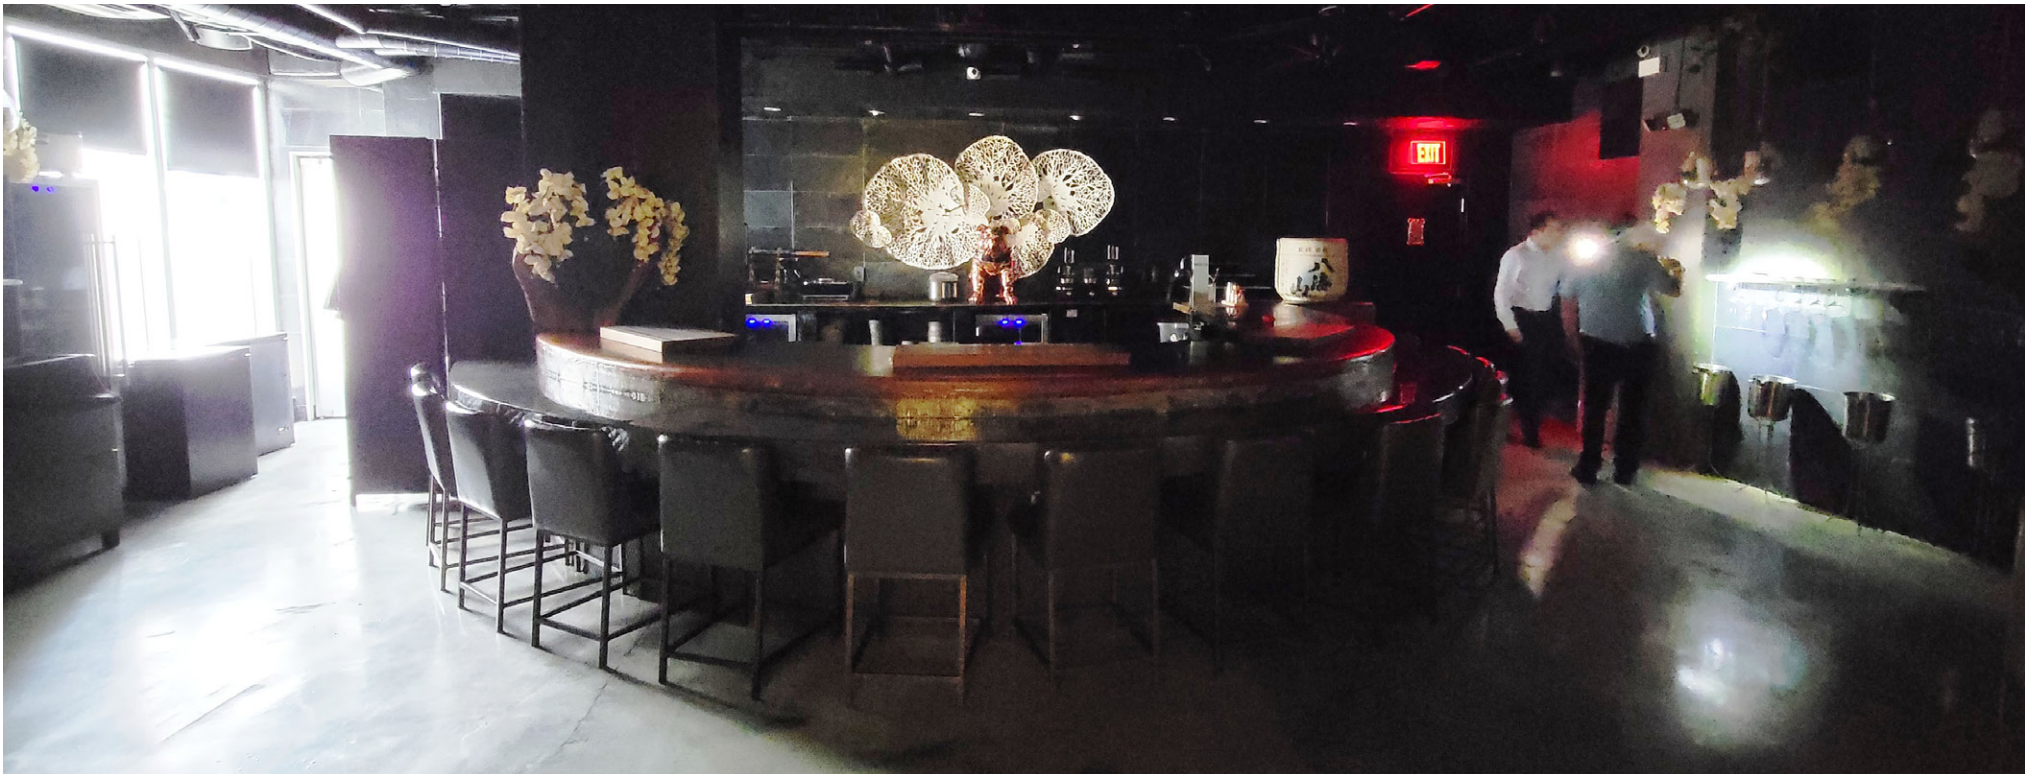

Private Dining