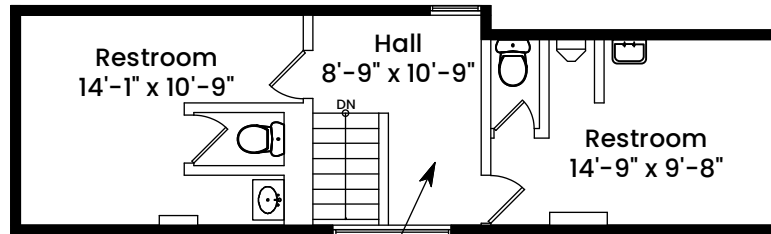

157 Central Street | Norwood, MA 02062

SECOND FLOOR

UNIT B
460 SF THIS FLOOR
2,309 SF TOTAL

Architecturally drafted in September 2024 by:
National Floor Plans (800) 328-0217
Associate Member | American Institute of Architects
Contact www.nationalfloorplans.com for .dwg AutoCAD files
or square footage questions about this property.

Dimensions are not guaranteed and are provided for informational purposes only.
Individual room dimensions are not used to calculate overall square footage.
National Floor Plans follows ANSI guidelines for calculating square footage.
Unit area has been calculated to the centerline of demising walls and exterior
face of exterior walls.