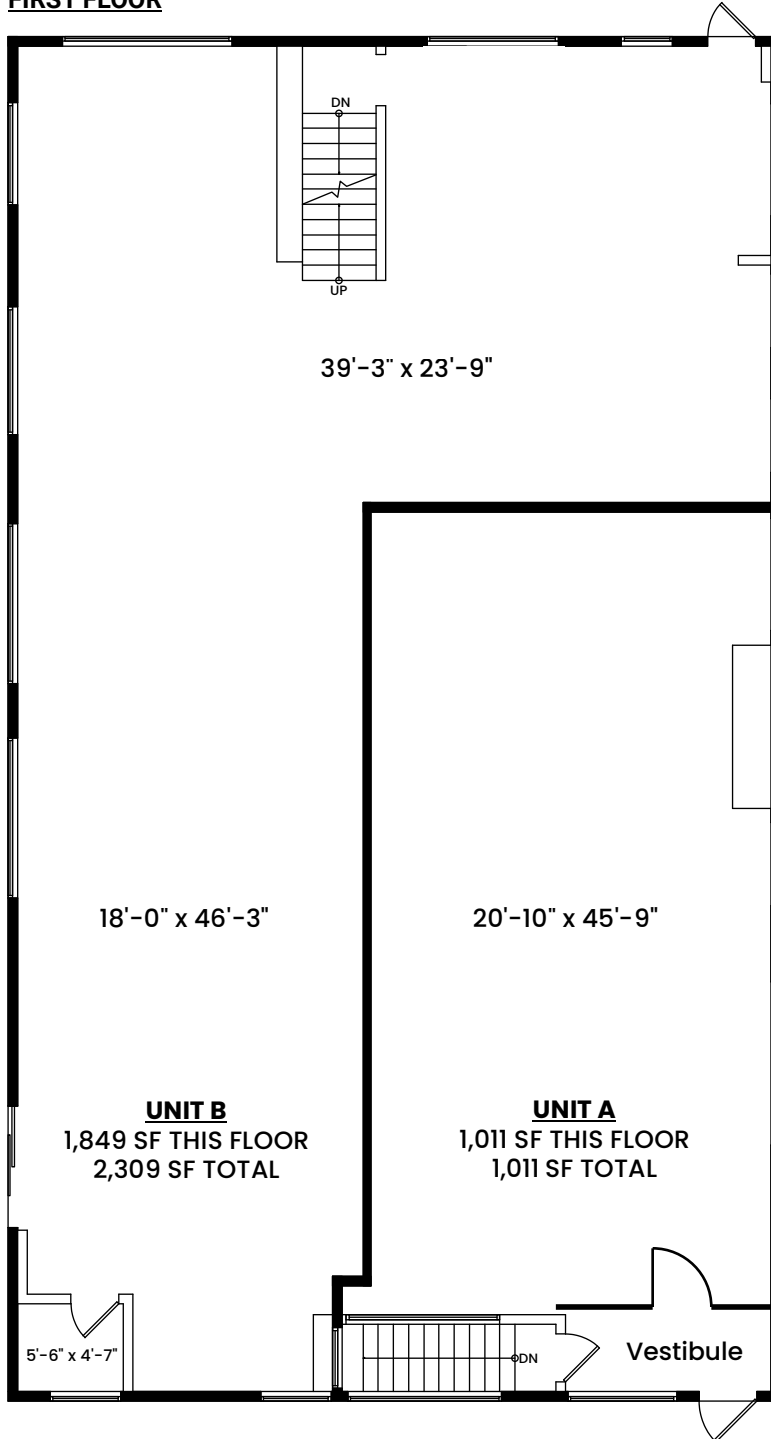

157 Central Street | Norwood, MA 02062

FIRST FLOOR

1 1 2 4 8
Scale 1 inch = 10 feet

Architecturally drafted in September 2024 by:
National Floor Plans (800) 328-0217
Associate Member | American Institute of Architects
Contact www.nationalfloorplans.com for .dwg AutoCAD files
or square footage questions about this property.

Dimensions are not guaranteed and are provided for informational purposes only.
Individual room dimensions are not used to calculate overall square footage.
National Floor Plans follows ANSI guidelines for calculating square footage.
Unit area has been calculated to the centerline of demising walls and exterior
face of exterior walls.

157 Central Street | Norwood, MA 02062

SECOND FLOOR

UNIT B
460 SF THIS FLOOR
2,309 SF TOTAL

Architecturally drafted in September 2024 by:
National Floor Plans (800) 328-0217
Associate Member | American Institute of Architects
Contact www.nationalfloorplans.com for .dwg AutoCAD files
or square footage questions about this property.