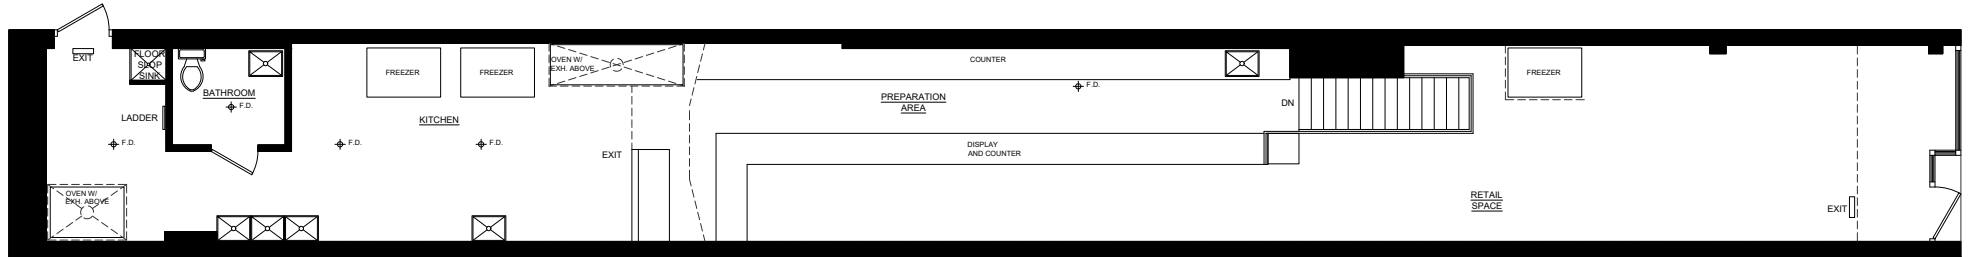

## PROPERTY INFORMATION:

**SIZE:** 1,900 SF Ground Floor  
+ Storage

**FRONTAGE:** 13'

**CEILING HEIGHT:** 10'

**ASKING RENT:** Upon Request

**POSSESSION:** Arranged

**TRANSPORTATION:** **F M J Z**

## FLOOR PLANS:

GROUND FLOOR - 1,900 SF