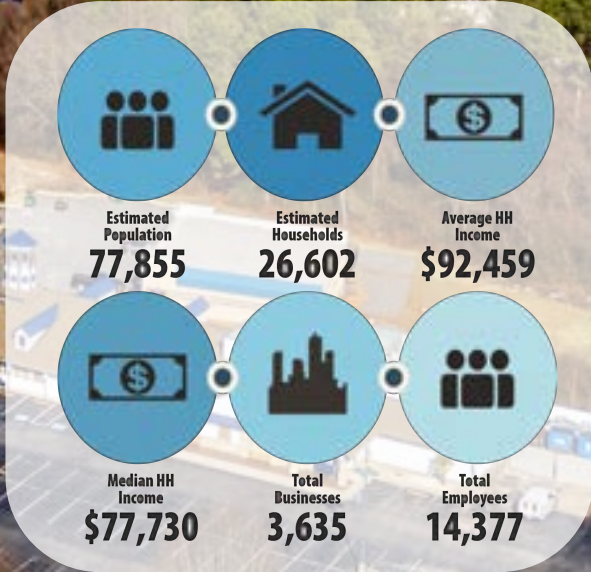

SITE PLAN

Suite 1
Available
2,400sf

VPD
41,700

VPD
41,700

NEARBY RETAILERS

AERIAL RETAILERS

Auto Zone
CITGO
metro
by T-Mobile
cricket
wireless
American Deli
DUNKIN'
TITLEMAX

WAFFLE
HOUSE
DQ

POPEYES

ALDI

KFC
WELLS FARGO
McDonald's

VPD
10,200

VPD
41,700

CENTRE AT LOVEJOY

Walmart
Rainbow
UPS
IHOP
DOLLAR TREE
CAPTAIN D'S
PANDA EXPRESS
HIBBETT SPORTS
Domino's

CATO
T-Mobile
Little Caesars
Goodwill