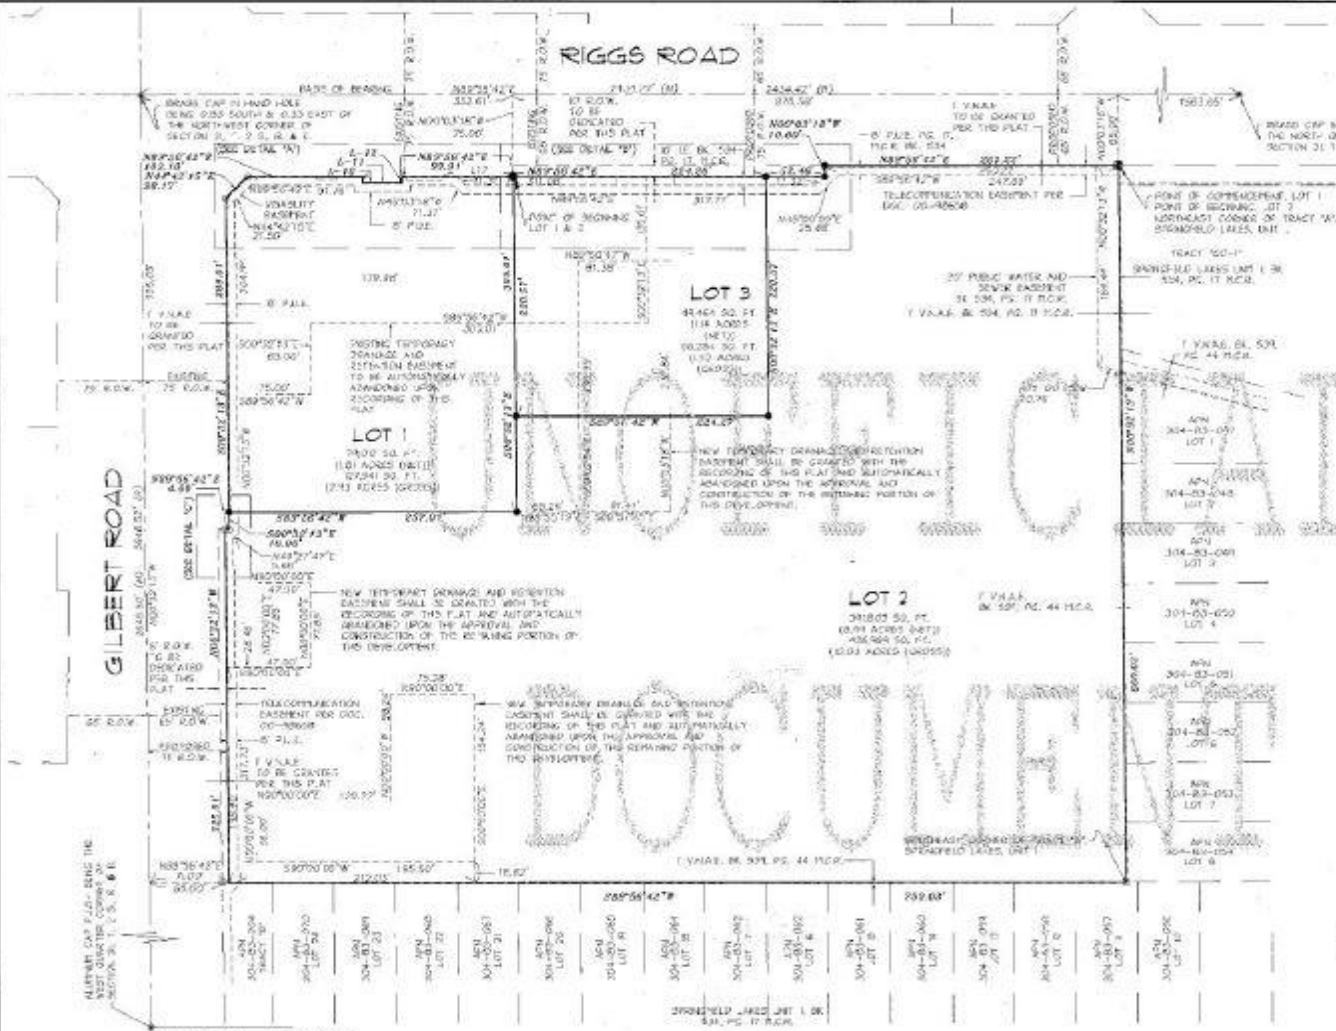

+/- 9.04 AC - COMMERCIAL LAND CHANDLER, ARIZONA

LOT	LENGTH	BEARING
1.1	10.50'	N62°24'14.30"
1.2	28.77'	N44°42'10.71"
1.3	19.50'	N42°58'44.21"
1.4	42.23'	S44°42'14.30"
1.5	51.33'	N89°58'42.71"
1.6	3.50'	S50°00'00.00"
1.7	16.50'	N89°58'42.71"
1.8	3.00'	N62°24'14.30"
1.9	22.75'	N62°24'14.30"
1.10	6.50'	S50°00'00.00"
1.11	34.70'	N89°58'42.71"
1.12	4.50'	N22°10'10.70"
1.13	3.00'	S50°00'00.00"
1.14	4.50'	N62°24'14.30"
1.15	39.00'	S89°58'42.71"
1.16	4.50'	S50°00'00.00"
1.17	50.50'	N89°58'42.71"
1.18	81.50'	N62°24'14.30"
1.19	81.50'	N62°24'14.30"
1.20	32.00'	N62°24'14.30"
1.21	8.00'	S42°30'00.00"
1.22	18.00'	S50°00'00.00"
1.23	10.00'	S89°58'42.71"
1.24	88.00'	S89°58'42.71"
1.25	168.00'	S89°58'42.71"
1.26	146.00'	S89°58'42.71"
1.27	9.25'	S89°58'42.71"
1.28	25.25'	N62°24'14.30"