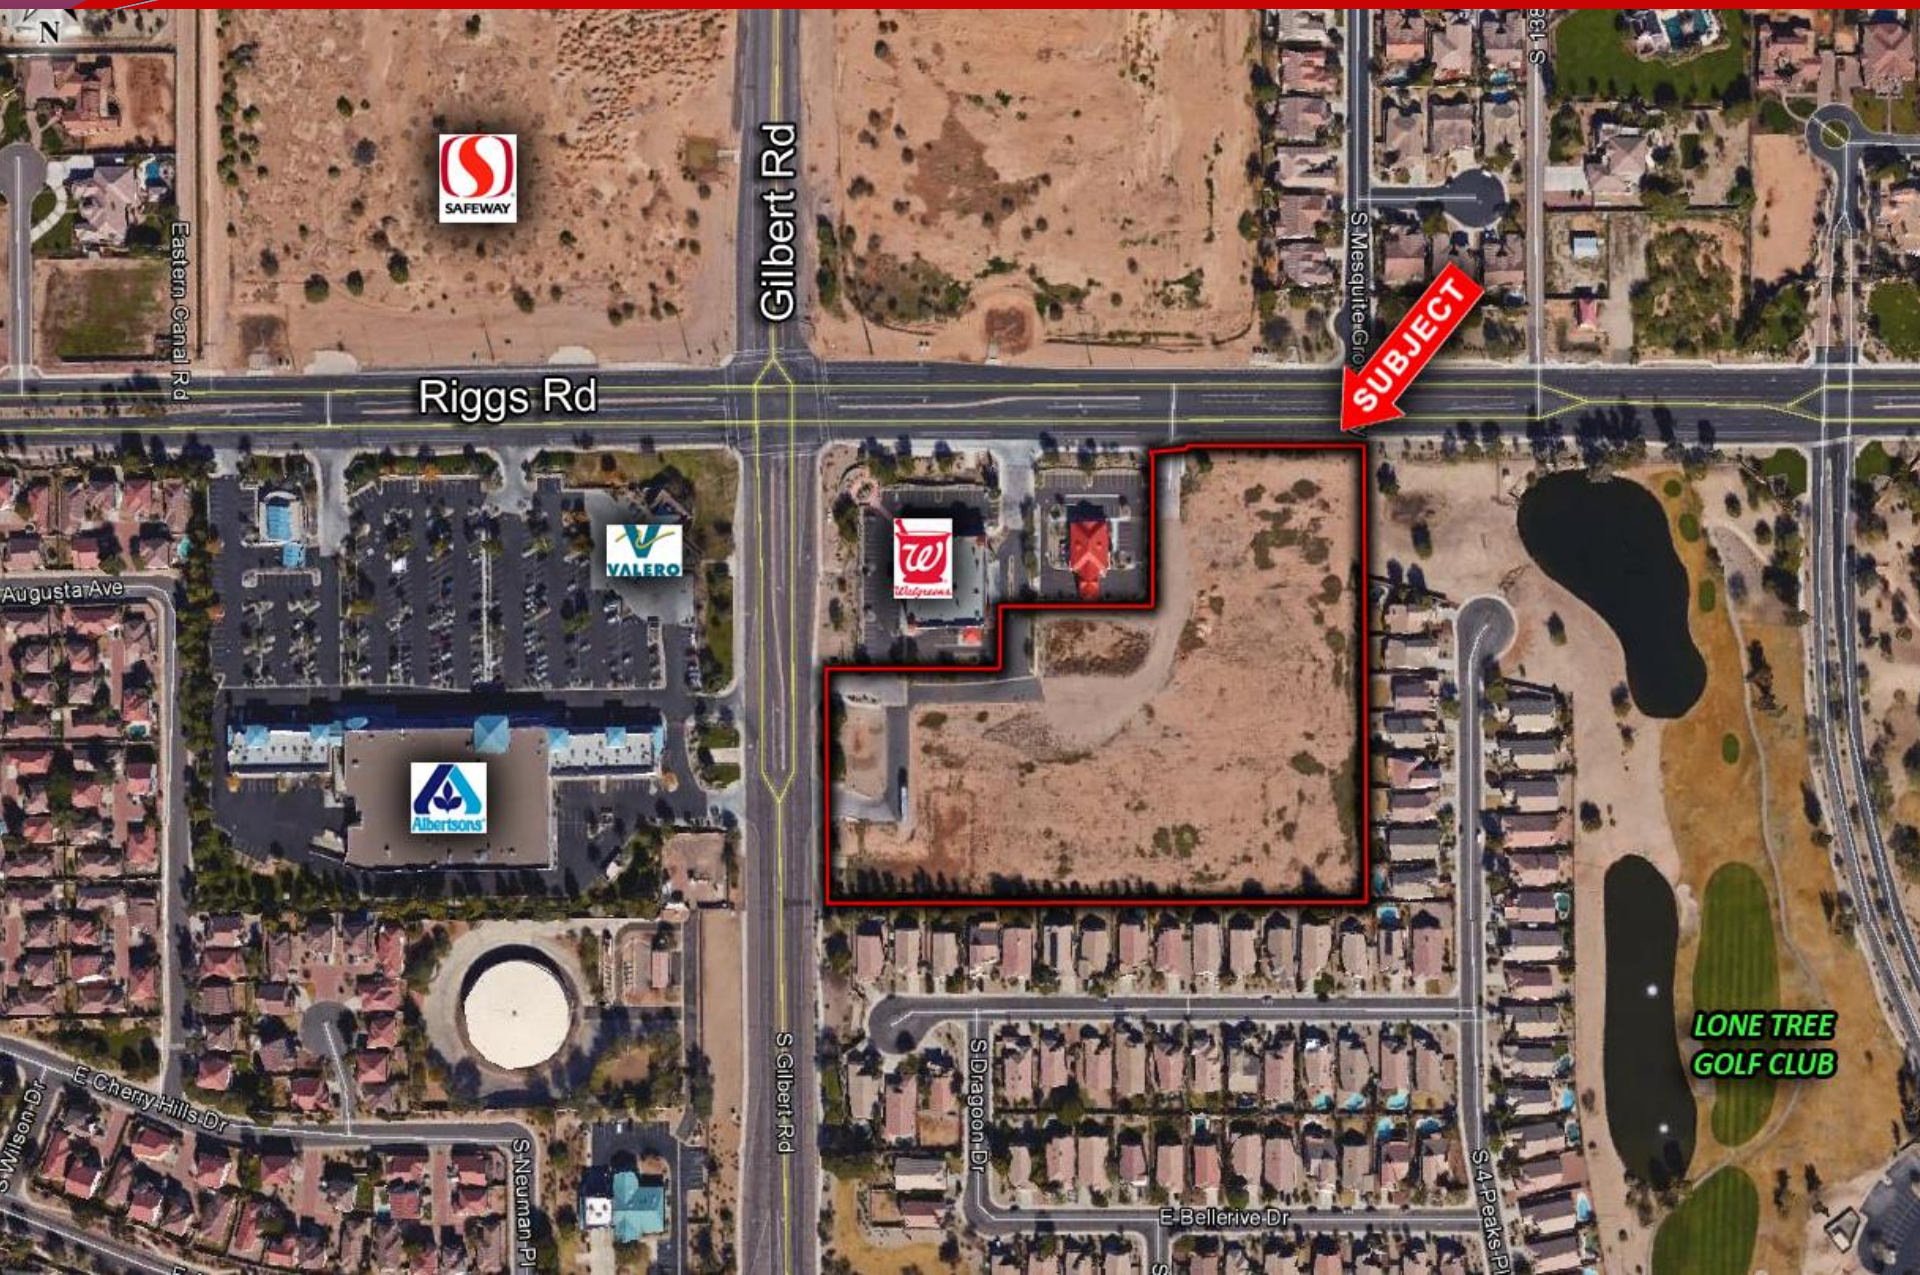

- ❑ **Location:** Property wraps the SEC of Riggs Rd Gilbert Rd in Chandler, AZ.
- ❑ **Size:** +/- 9.04 Acres, 393,775 SF
- ❑ **APN:** 304-88-150
- ❑ **Zoning:** PAD zoning, seller will consider a rezone to residential uses.
- ❑ **Utilities:** All utilities to site.
- ❑ **Price:** Submit
- ❑ **Comments:** All offsite and onsite improvements are completed making this project truly shovel-ready. Improvements include multiple shared access drives, full utilities, drainage and retention, and landscaping. Newly constructed Walgreens and BBVA bank located on the hard corner.

SEC OF RIGGS & GILBERT – 9.04 AC PAD LAND | CHANDLER, AZ

**LONE TREE
GOLF CLUB**

SUBJECT

+/- 9.04 AC – COMMERCIAL LAND CHANDLER, ARIZONA

+/- 9.04 AC - COMMERCIAL LAND CHANDLER, ARIZONA

LOT	LENGTH	BEARING
1.1	10.50'	N62°24'14.30"
1.2	28.77'	N44°42'10.71"
1.3	19.50'	N42°58'44.21"
1.4	42.23'	S44°42'14.30"
1.5	51.33'	N89°58'42.71"
1.6	3.50'	S50°00'00.00"
1.7	16.50'	N89°58'42.71"
1.8	3.00'	N62°24'14.30"
1.9	22.75'	N62°24'14.30"
1.10	6.50'	S50°00'00.00"
1.11	34.70'	N89°58'42.71"
1.12	4.50'	N22°10'10.70"
1.13	3.00'	S50°00'00.00"
1.14	4.50'	N62°24'14.30"
1.15	39.00'	S89°58'42.71"
1.16	4.50'	S50°00'00.00"
1.17	50.50'	N89°58'42.71"
1.18	81.50'	N62°24'14.30"
1.19	81.50'	N62°24'14.30"
1.20	32.00'	N62°24'14.30"
1.21	8.00'	S42°30'00.00"
1.22	18.00'	S50°00'00.00"
1.23	10.00'	S89°58'42.71"
1.24	88.00'	S89°58'42.71"
1.25	168.00'	S89°58'42.71"
1.26	146.00'	S89°58'42.71"
1.27	9.25'	S89°58'42.71"
1.28	25.25'	N62°24'14.30"