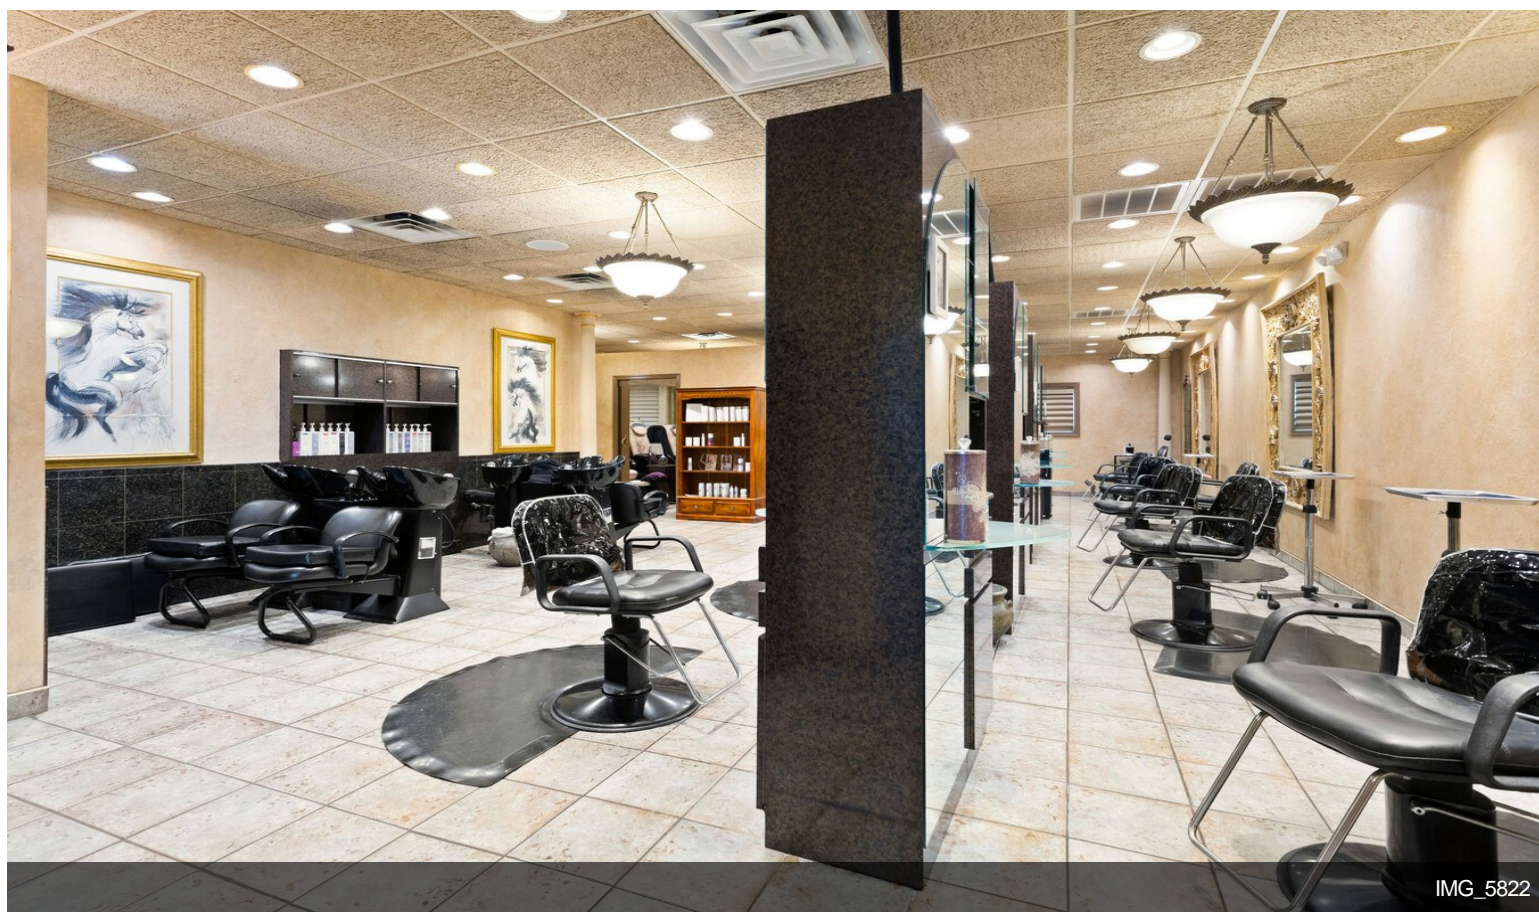

Property Photos

IMG_5772

IMG_5822