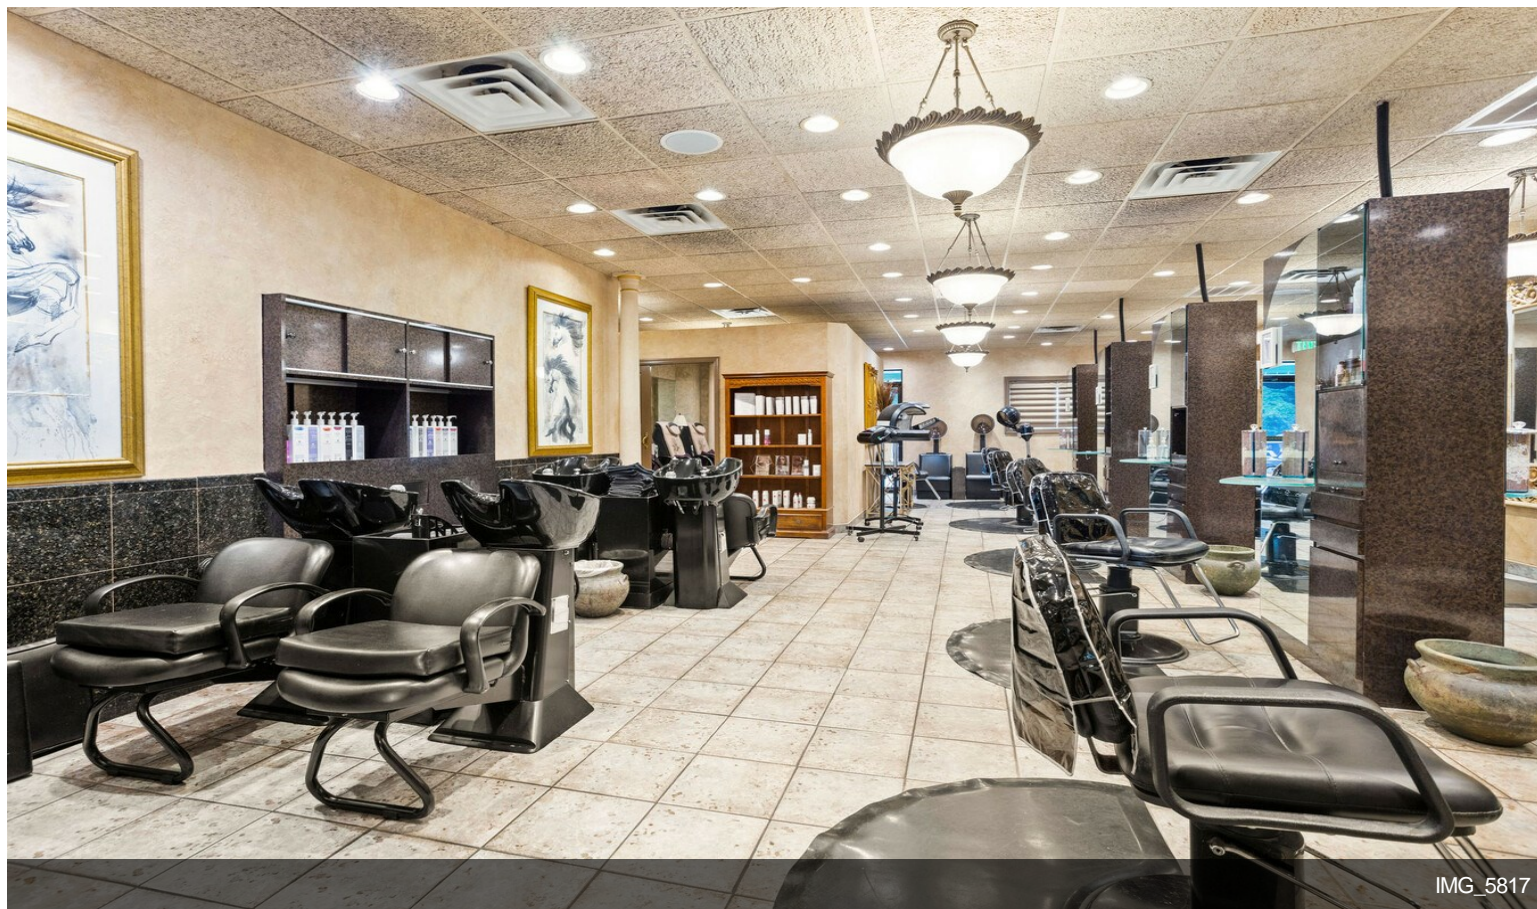

Property Photos