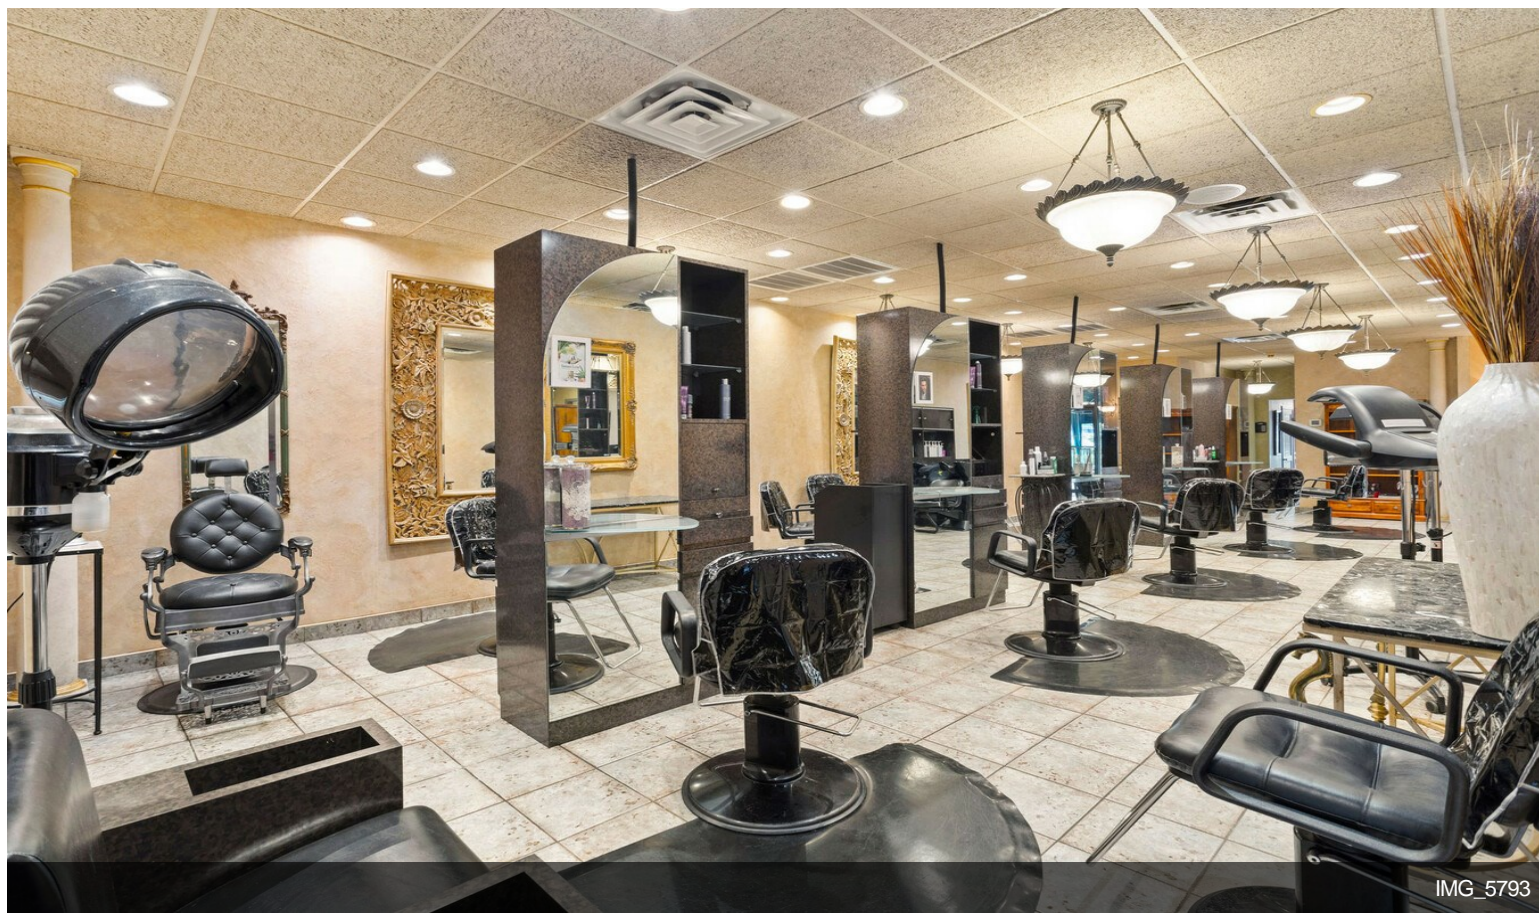

Property Photos

IMG_5793