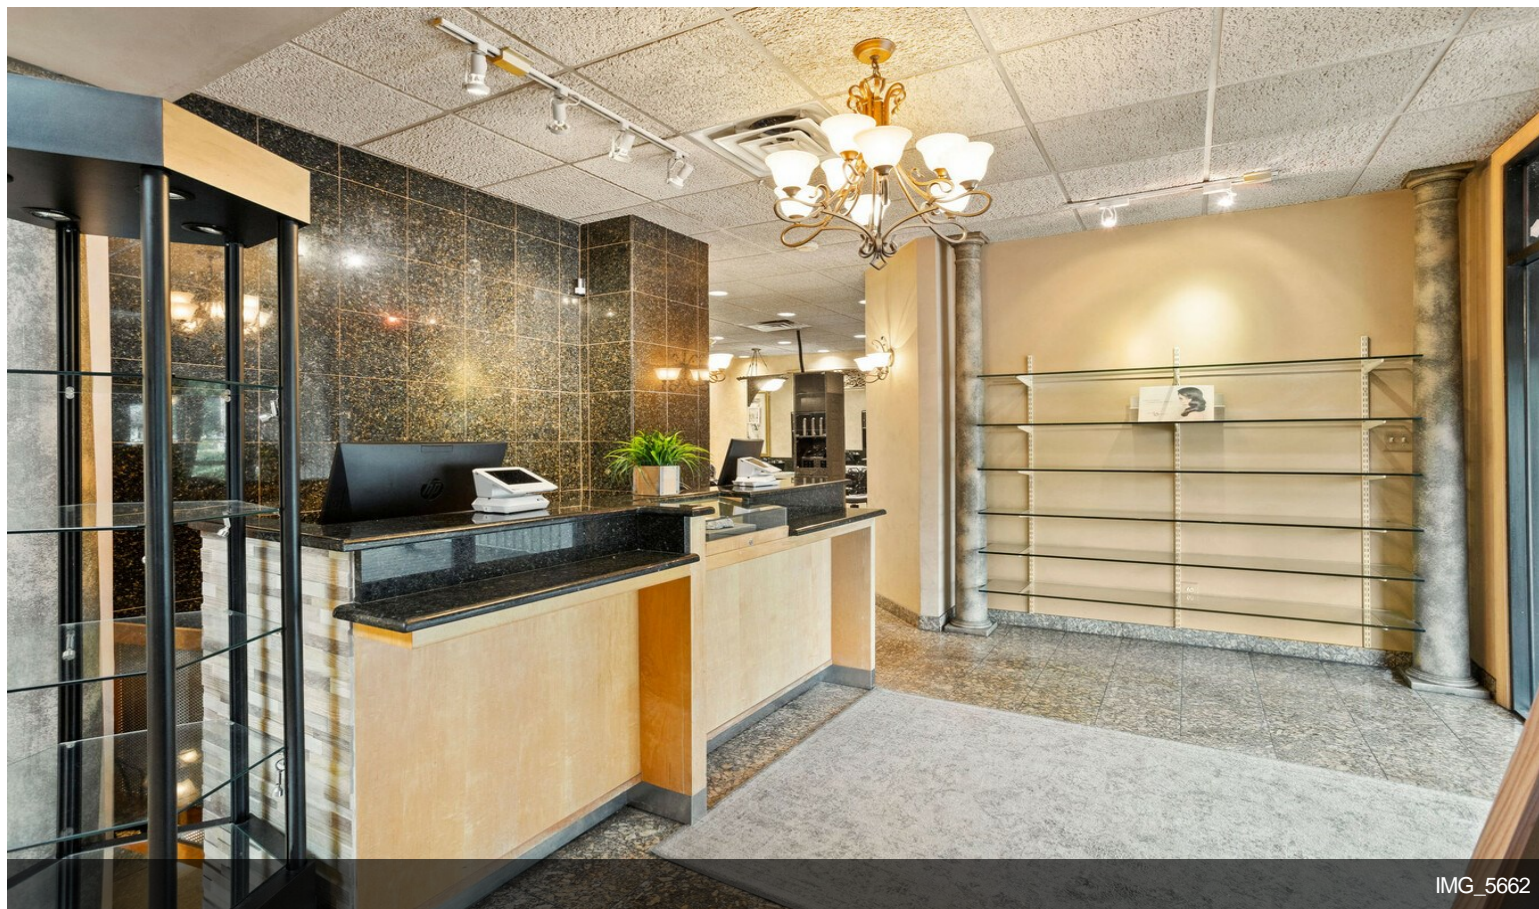

Property Photos

IMG_5652

IMG_5662