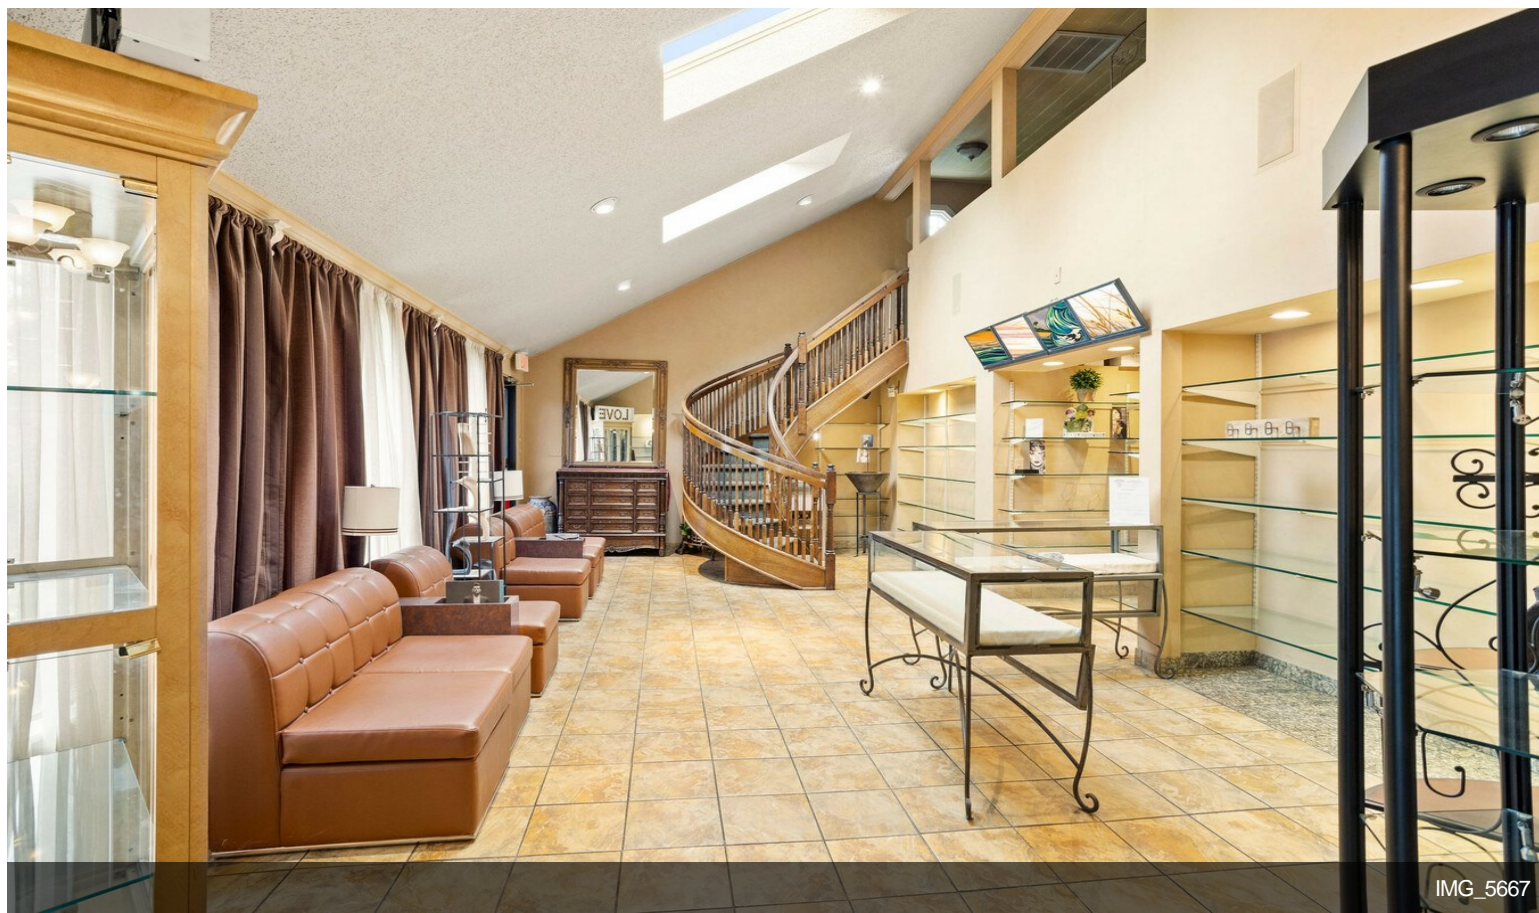

Property Photos

IMG_5667