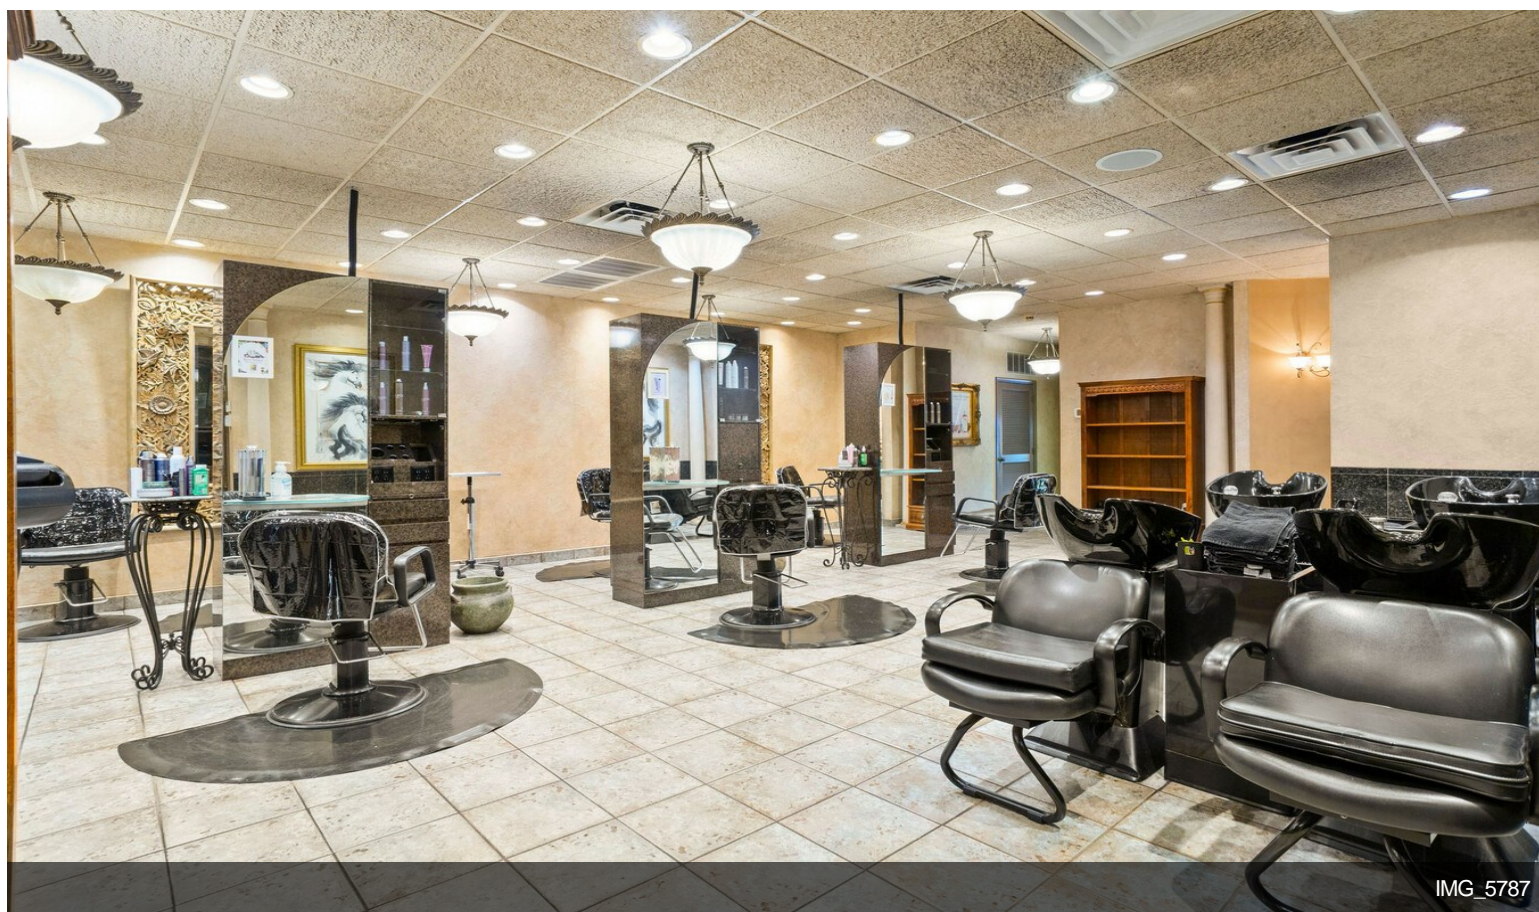

Property Photos

IMG_5793

IMG_5787