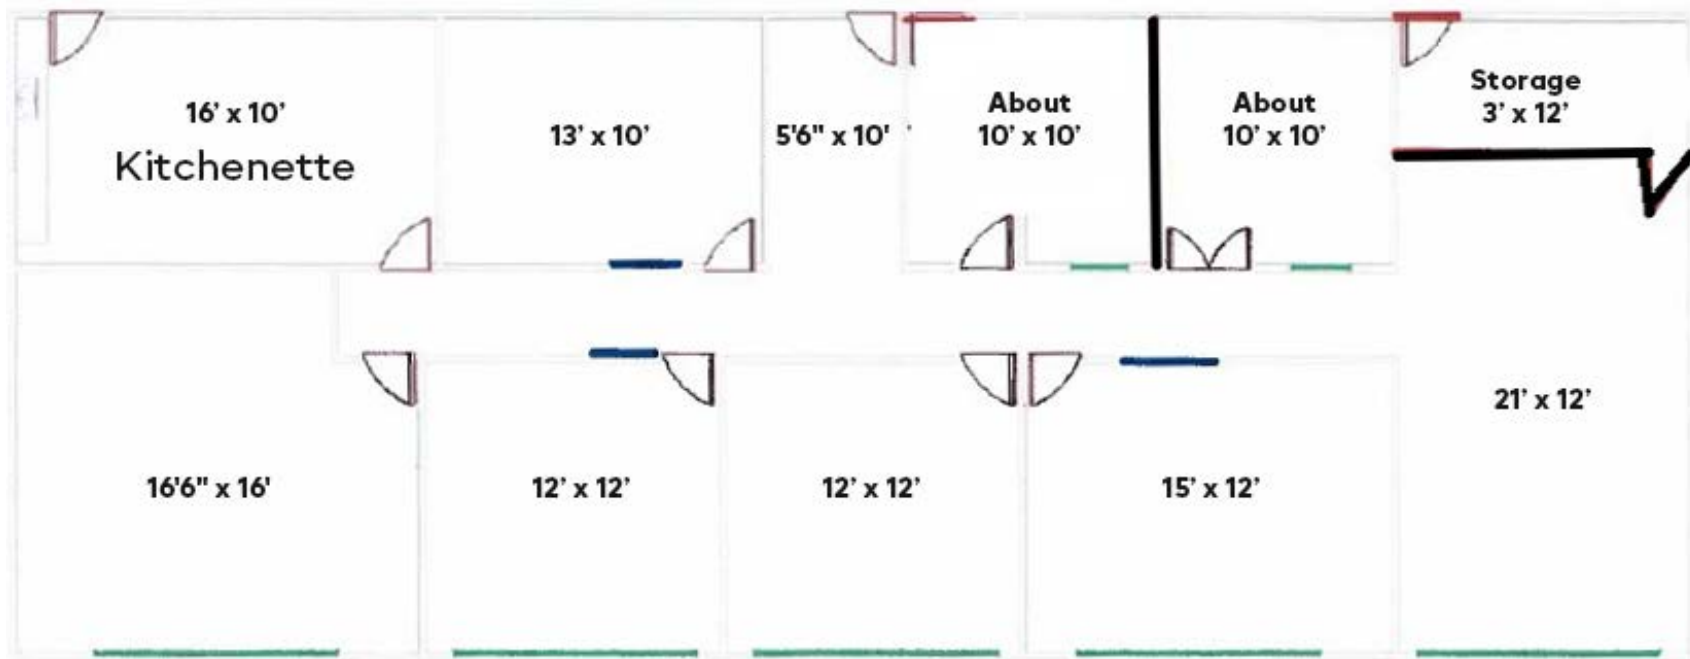

Key-CRE.com

FOR SALE: Sterrett Place

📍 Howard County, Maryland

LOCATION » 5550 Sterrett Place | Columbia, MD 21044

Floor Plan: 2,293 SF

Dave Sciamarelli » Vice President 973-713-1846 dsciamarelli@key-cre.com