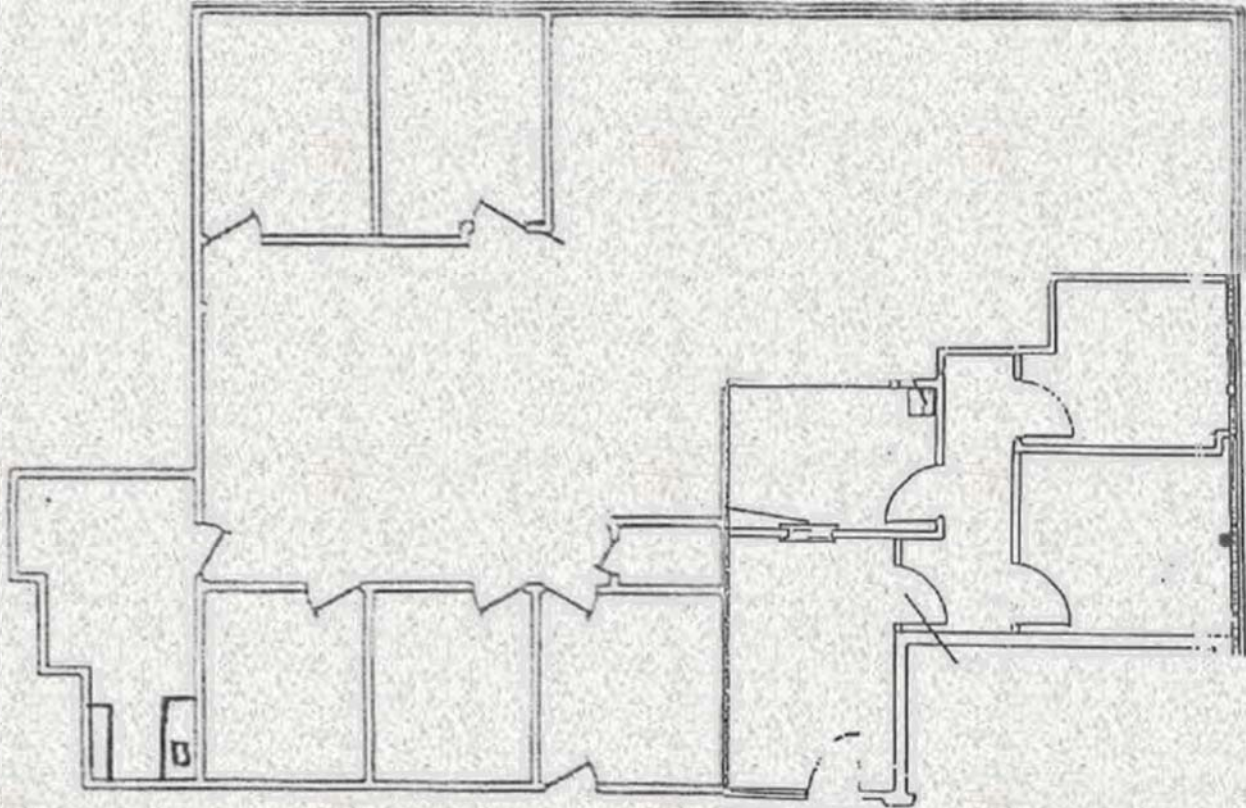

# Oak Cliff Terrace Office

6711 - 6717 S. Yale Tulsa, Oklahoma

**Suite 6711-202**  
**3,021 Sq. Ft.**

- 7 Offices
- Reception
- Open Area
- Breakroom

For additional information contact  
Paul Wilson  
at 918-629-9446 or  
email [paul@tfptulsa.com](mailto:paul@tfptulsa.com)  
[www.tfptulsa.com](http://www.tfptulsa.com)