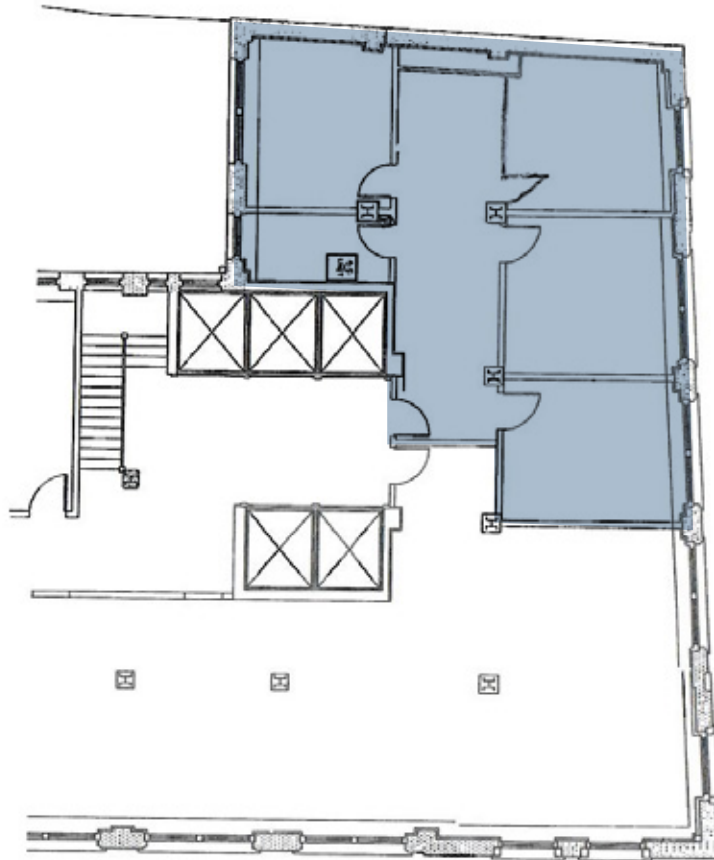

6 BEACON STREET

SUITE 500 | 1,288 RSF | $42 PSF | BOSTON, MA

5TH FLOOR

[▶ Video Tour](#)

BONNY L. DOORAKIAN
Managing Director & Partner
617.850.9655
bdoorakian@bradvisors.com

Boston Realty Advisors

136 Newbury Street | 4th Floor | Boston, MA 02116 | 617.375.7900 | BRAdvisors.com

© Copyright Boston Realty Advisors. All rights reserved. The information contained here has been obtained through sources deemed reliable but cannot be guaranteed as to its accuracy. Any information of special interest should be obtained through independent verification.