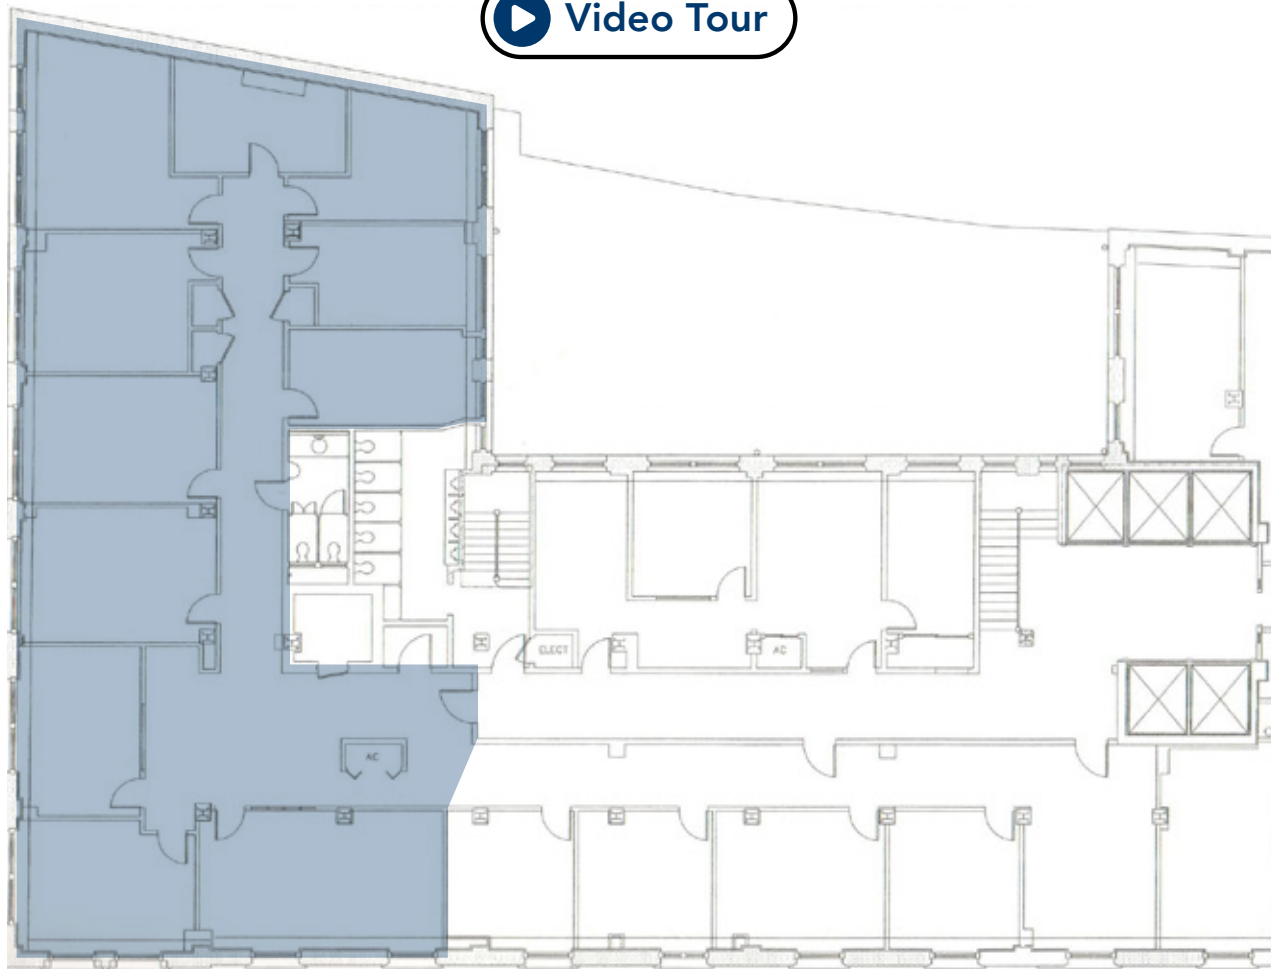

6 BEACON STREET

SUITE 1020 | 3,650 RSF | $42 PSF | BOSTON, MA

10TH FLOOR

[▶ Video Tour](#)

BONNY L. DOORAKIAN
Managing Director & Partner
617.850.9655
bdoorakian@bradvisors.com

Boston Realty Advisors

136 Newbury Street | 4th Floor | Boston, MA 02116 | 617.375.7900 | BRAdvisors.com

© Copyright Boston Realty Advisors. All rights reserved. The information contained here has been obtained through sources deemed reliable but cannot be guaranteed as to its accuracy. Any information of special interest should be obtained through independent verification.