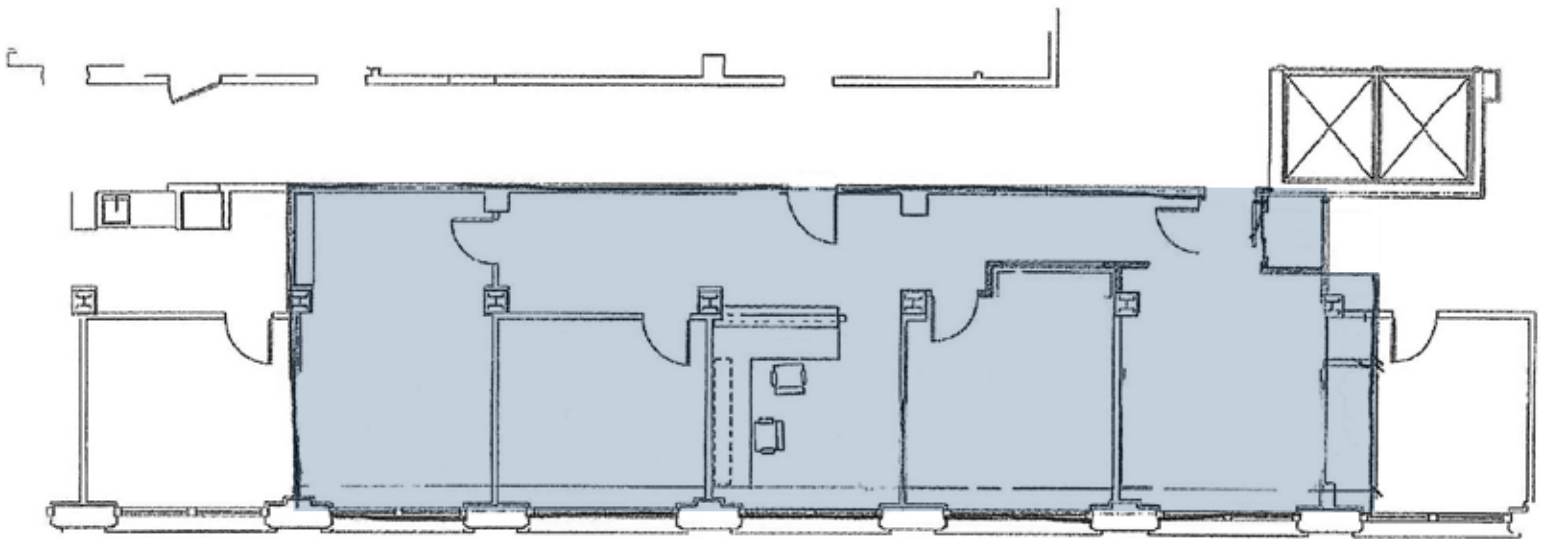

# 6 BEACON STREET

---

SUITE 915 | 1,404 RSF | \$42 PSF | BOSTON, MA

AVAILABLE 6/1/2026

9<sup>TH</sup> FLOOR

**BONNY L. DOORAKIAN**  
Managing Director & Partner  
617.850.9655  
bdoorakian@bradvisors.com

 Boston Realty Advisors