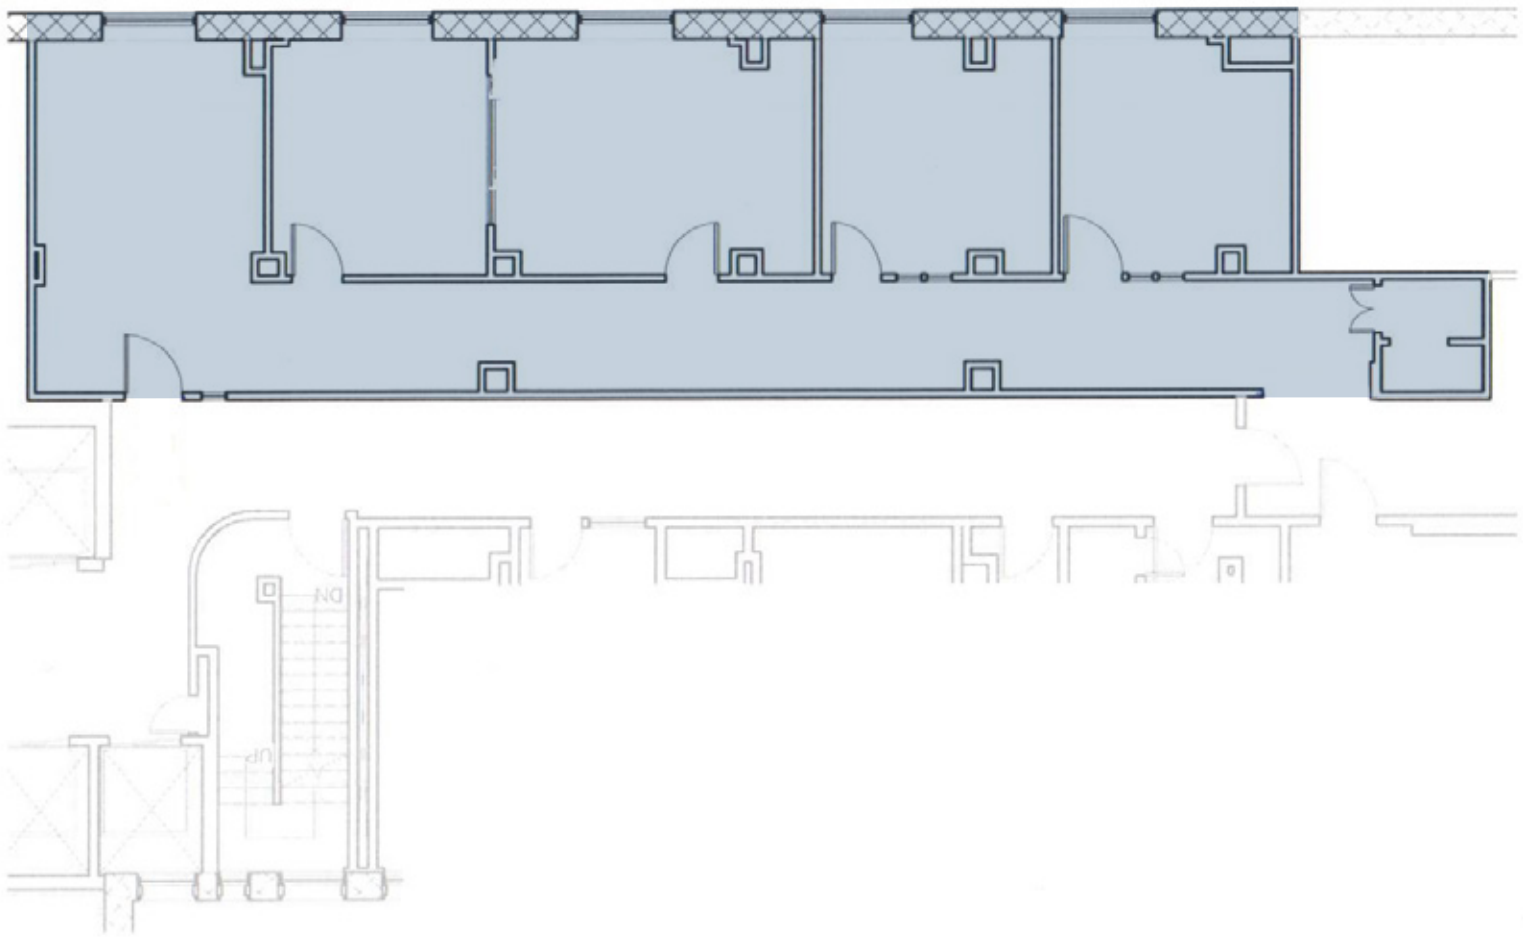

---

6 BEACON STREET

SUITE 1015 | 1,485 RSF | $42 PSF | BOSTON, MA

AVAILABLE 9/1/2026

10TH FLOOR

BONNY L. DOORAKIAN
Managing Director & Partner
617.850.9655
bdoorakian@bradvisors.com

136 Newbury Street | 4th Floor | Boston, MA 02116 | 617.375.7900 | BRAdvisors.com

© Copyright Boston Realty Advisors. All rights reserved. The information contained here has been obtained through sources deemed reliable but cannot be guaranteed as to its accuracy. Any information of special interest should be obtained through independent verification.