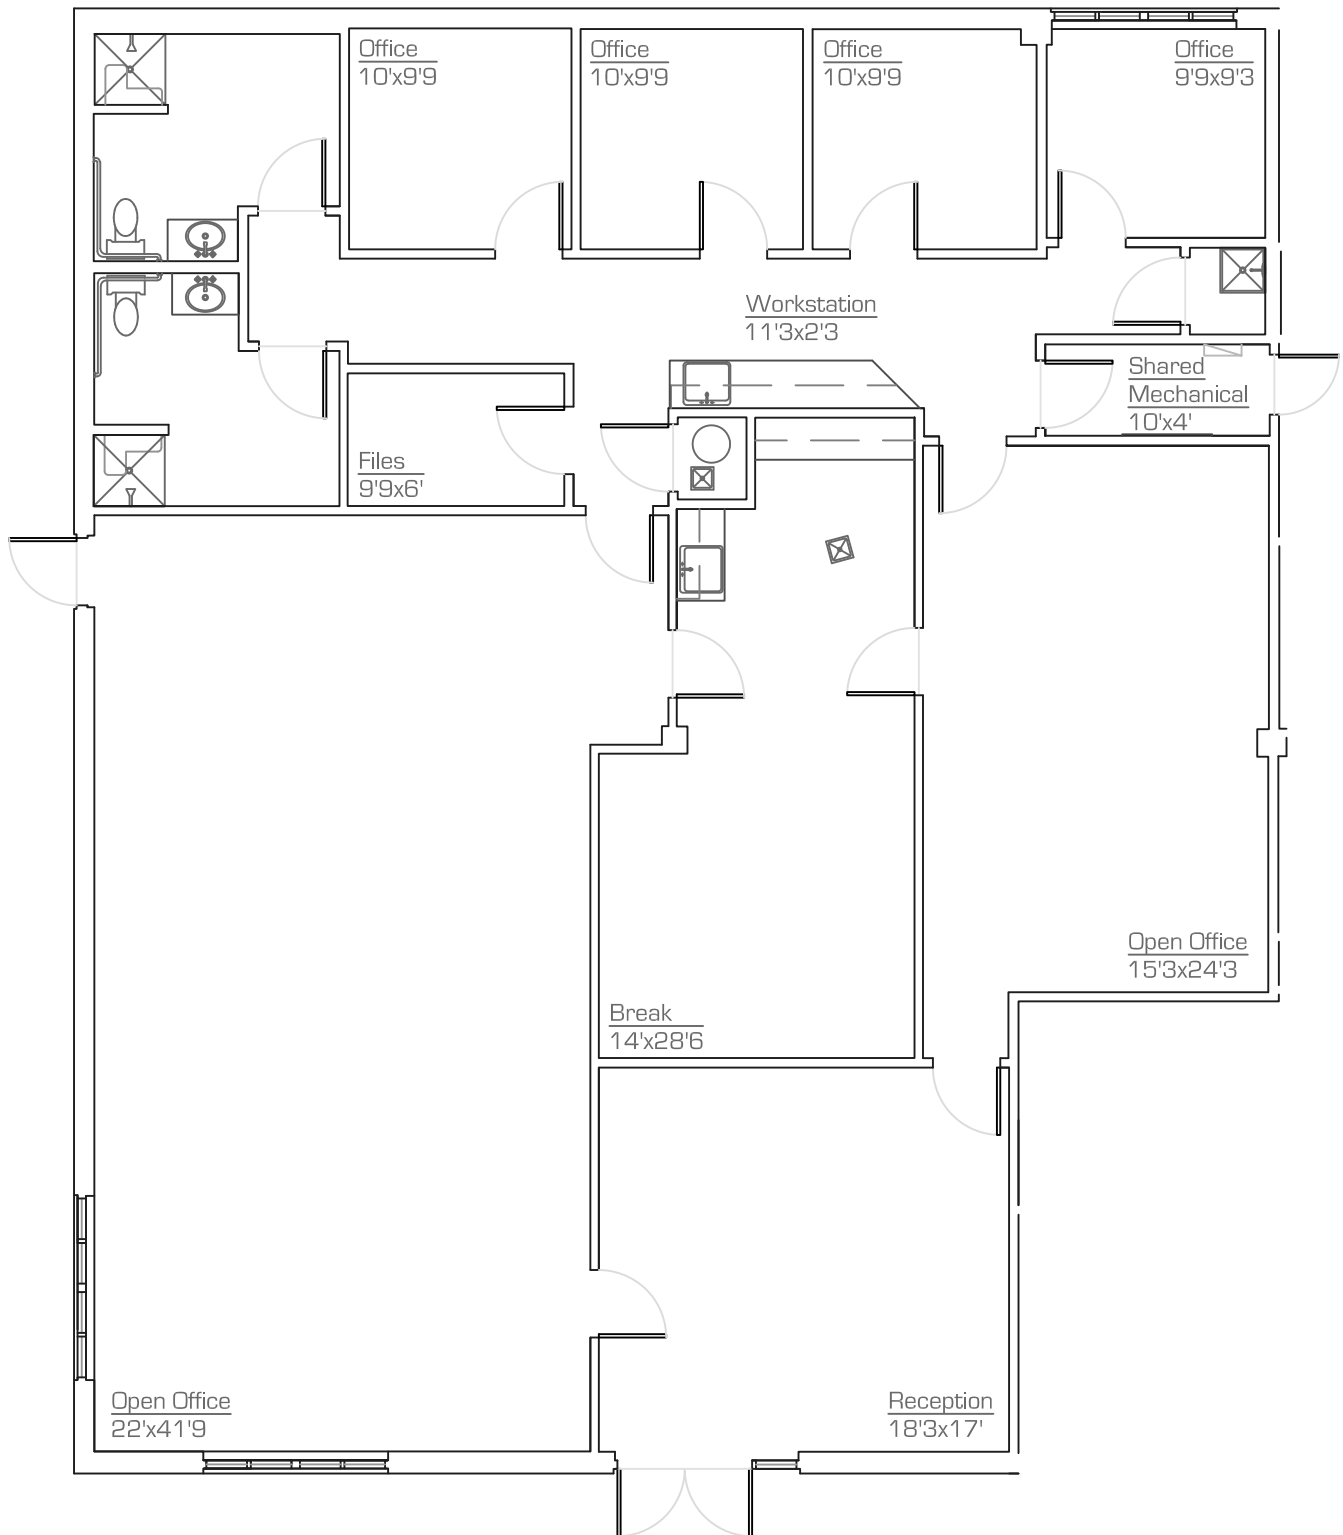

3921 East Baseline Road

Gilbert . Arizona

Suite 112 - 3,409 RSF

As-Built

scale: nts

January.2020

*All dimensions are approximate at $\pm 3"$

*All information is of general nature

precision**DIMENSIONS**

as-built & design
602. 790. 6412