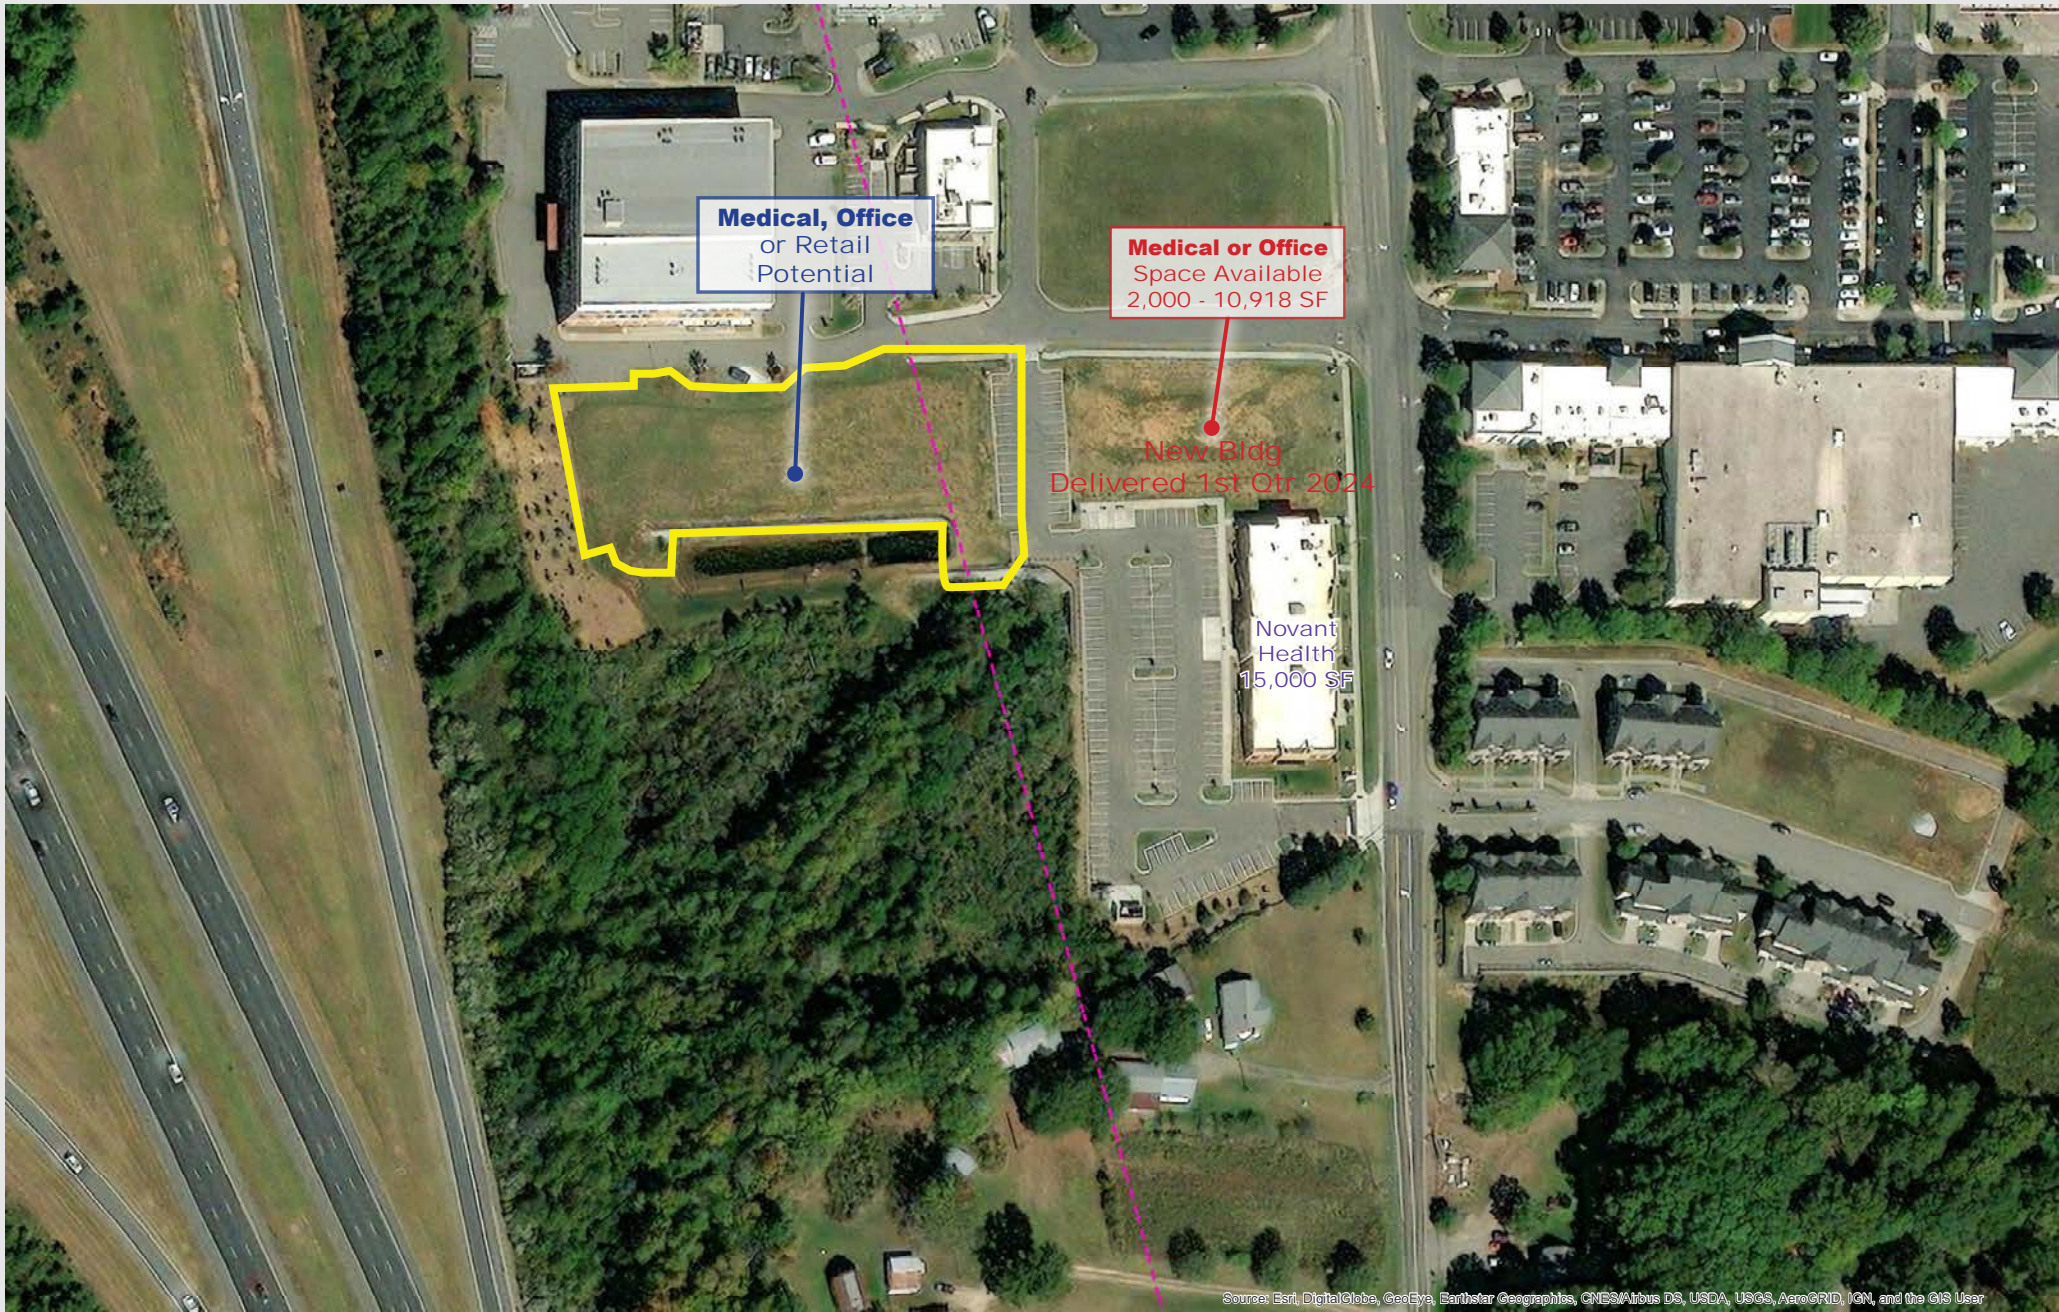

Source: Esri, DigitalGlobe, GeoEye, Earthstar Geographics, CNES/Airbus DS, USDA, USGS, AeroGRID, IGN, and the GIS User