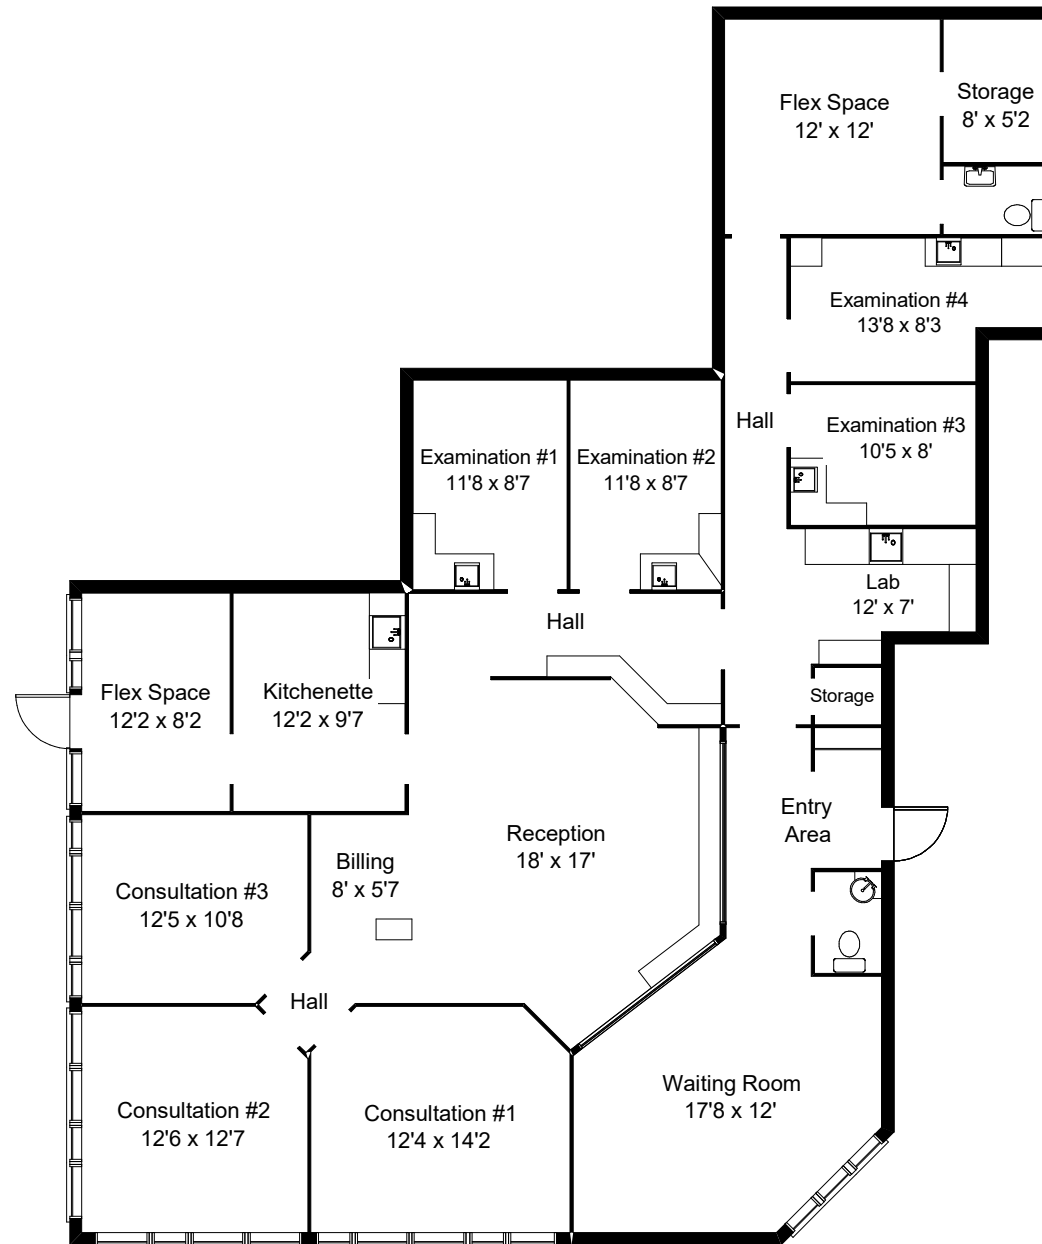

Floor Plan: 745 Northfield Ave, West Orange

first floor