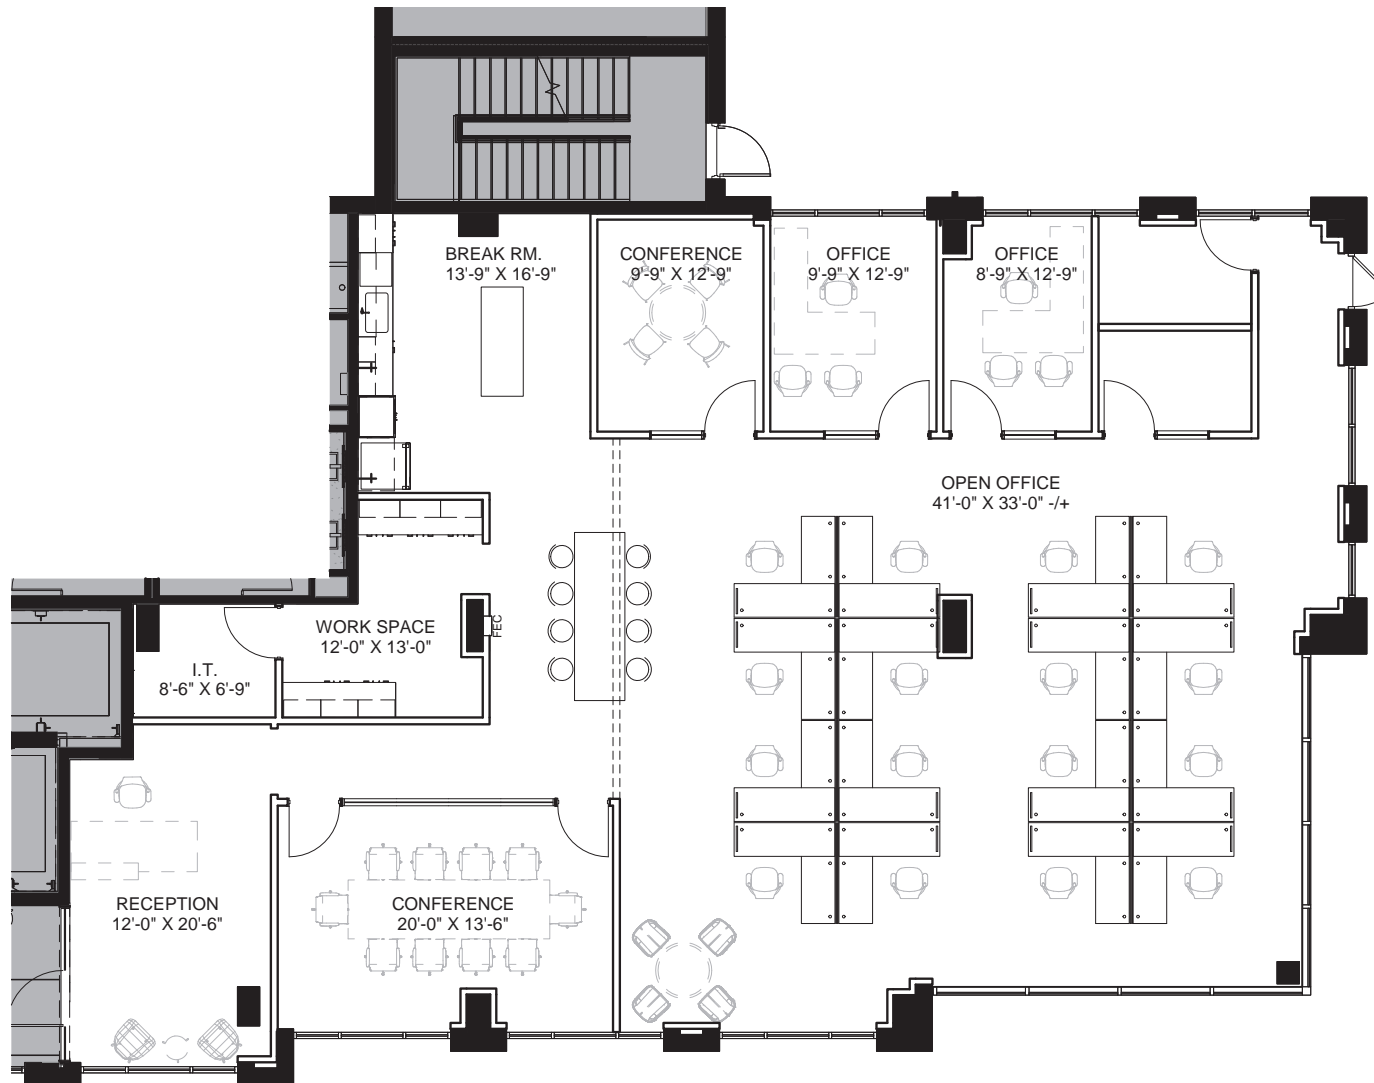

Available Space

Suite 110  
**3,541 SF**

Available Dec. 2024

Parking

**3:1000**

Other Features

**Tall-Exterior Windows,  
Walking Distance to Numerous Dining and Retail Shops,  
High-End Finishes In Place**

# Suite 110

Available Space

**5th Floor**

**7,795 SF**

Available Q2 2025

Parking

**3:1000**

Other Features

**Tall-Exterior Windows,**

**Walking Distance to Numerous Dining and Retail Shops,**

**Multiple Points of Ingress/Egress**

# 5th Floor