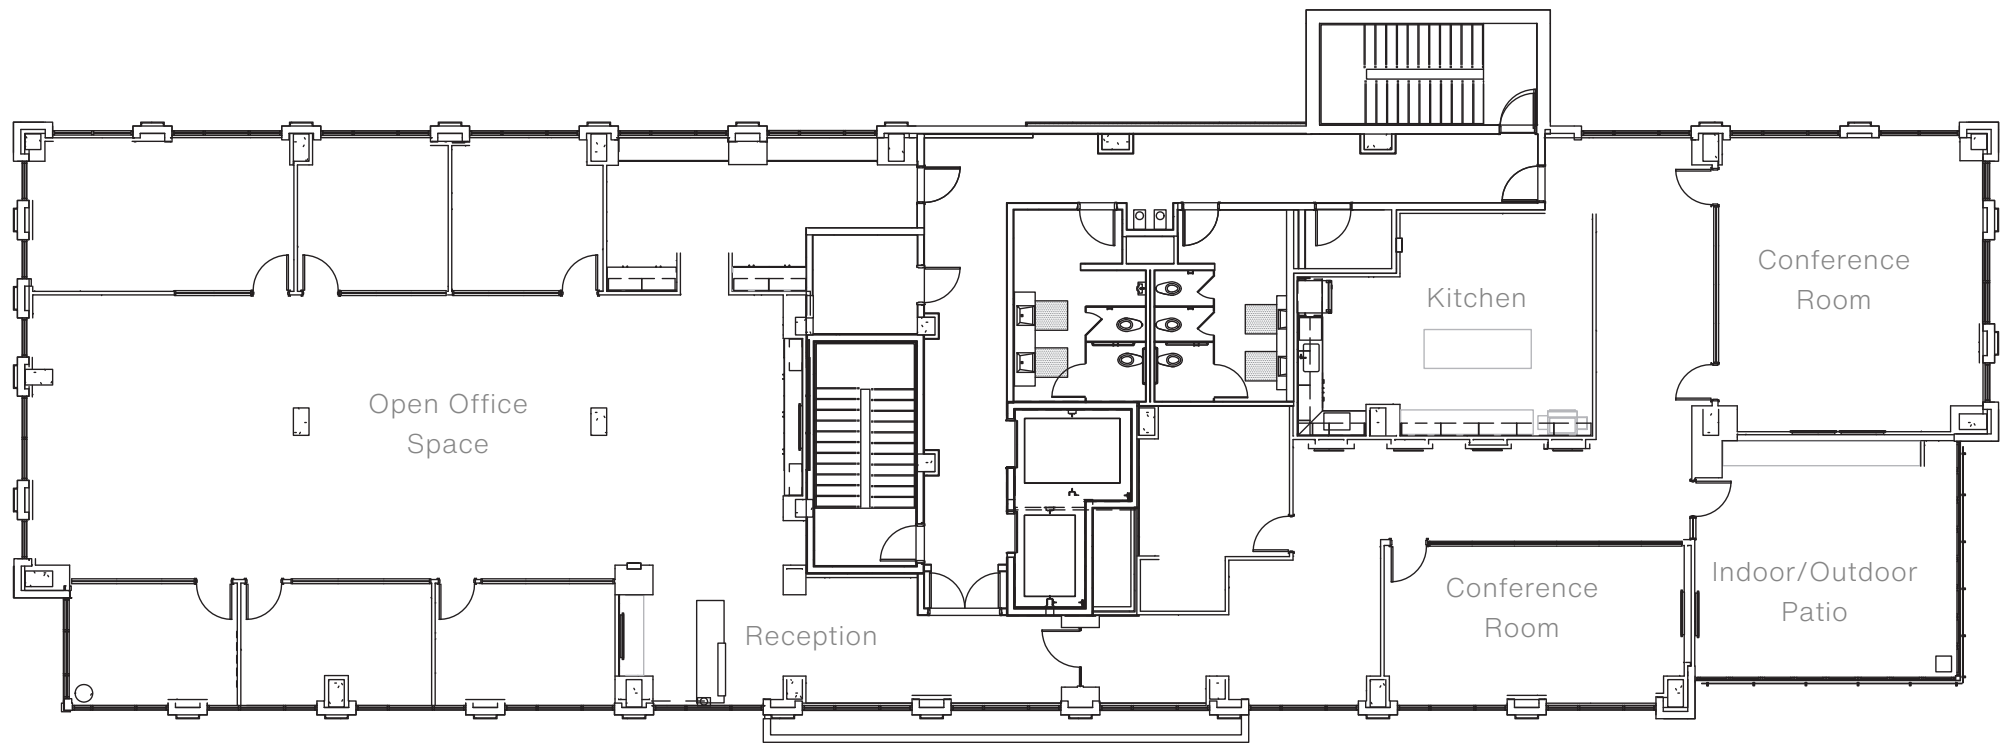

Available Space

Suite 110  
**3,541 SF**

Available Dec. 2024

Parking

**3:1000**

Other Features

**Tall-Exterior Windows,  
Walking Distance to Numerous Dining and Retail Shops,  
High-End Finishes In Place**

# Suite 110

Available Space

**5th Floor**

**7,795 SF**

Available Q2 2025

Parking

**3:1000**

Other Features

**Tall-Exterior Windows,**

**Walking Distance to Numerous Dining and Retail Shops,**

**Multiple Points of Ingress/Egress**