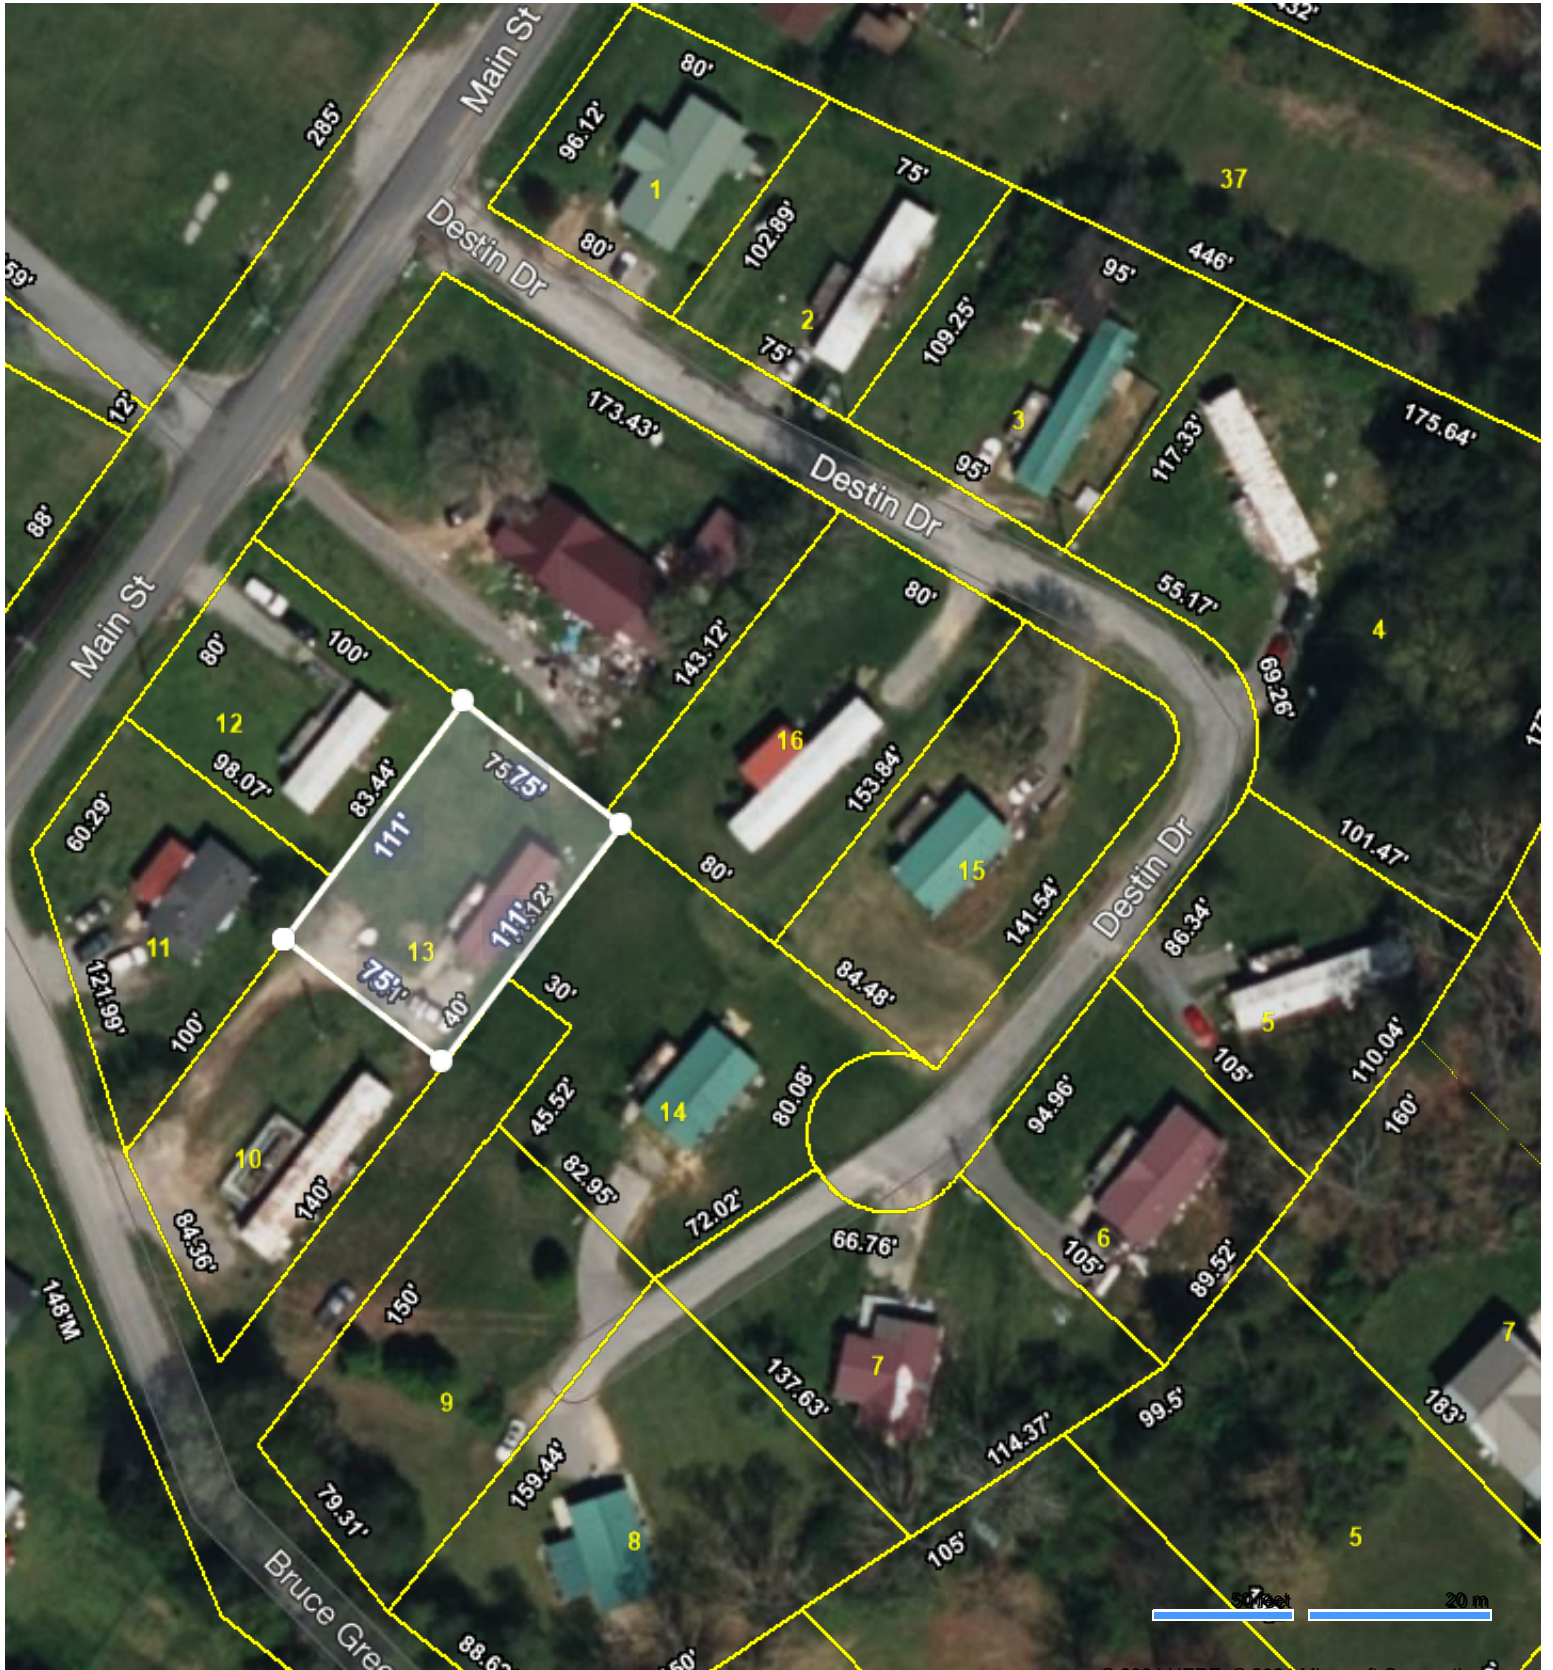

Map for Parcel Address: 39 Bruce Green Rd Dunlap, TN 37327-3478 Parcel ID: 048L D 007.13

© 2024 Courthouse Retrieval System, Inc. All Rights Reserved.
Information Deemed Reliable But Not Guaranteed.