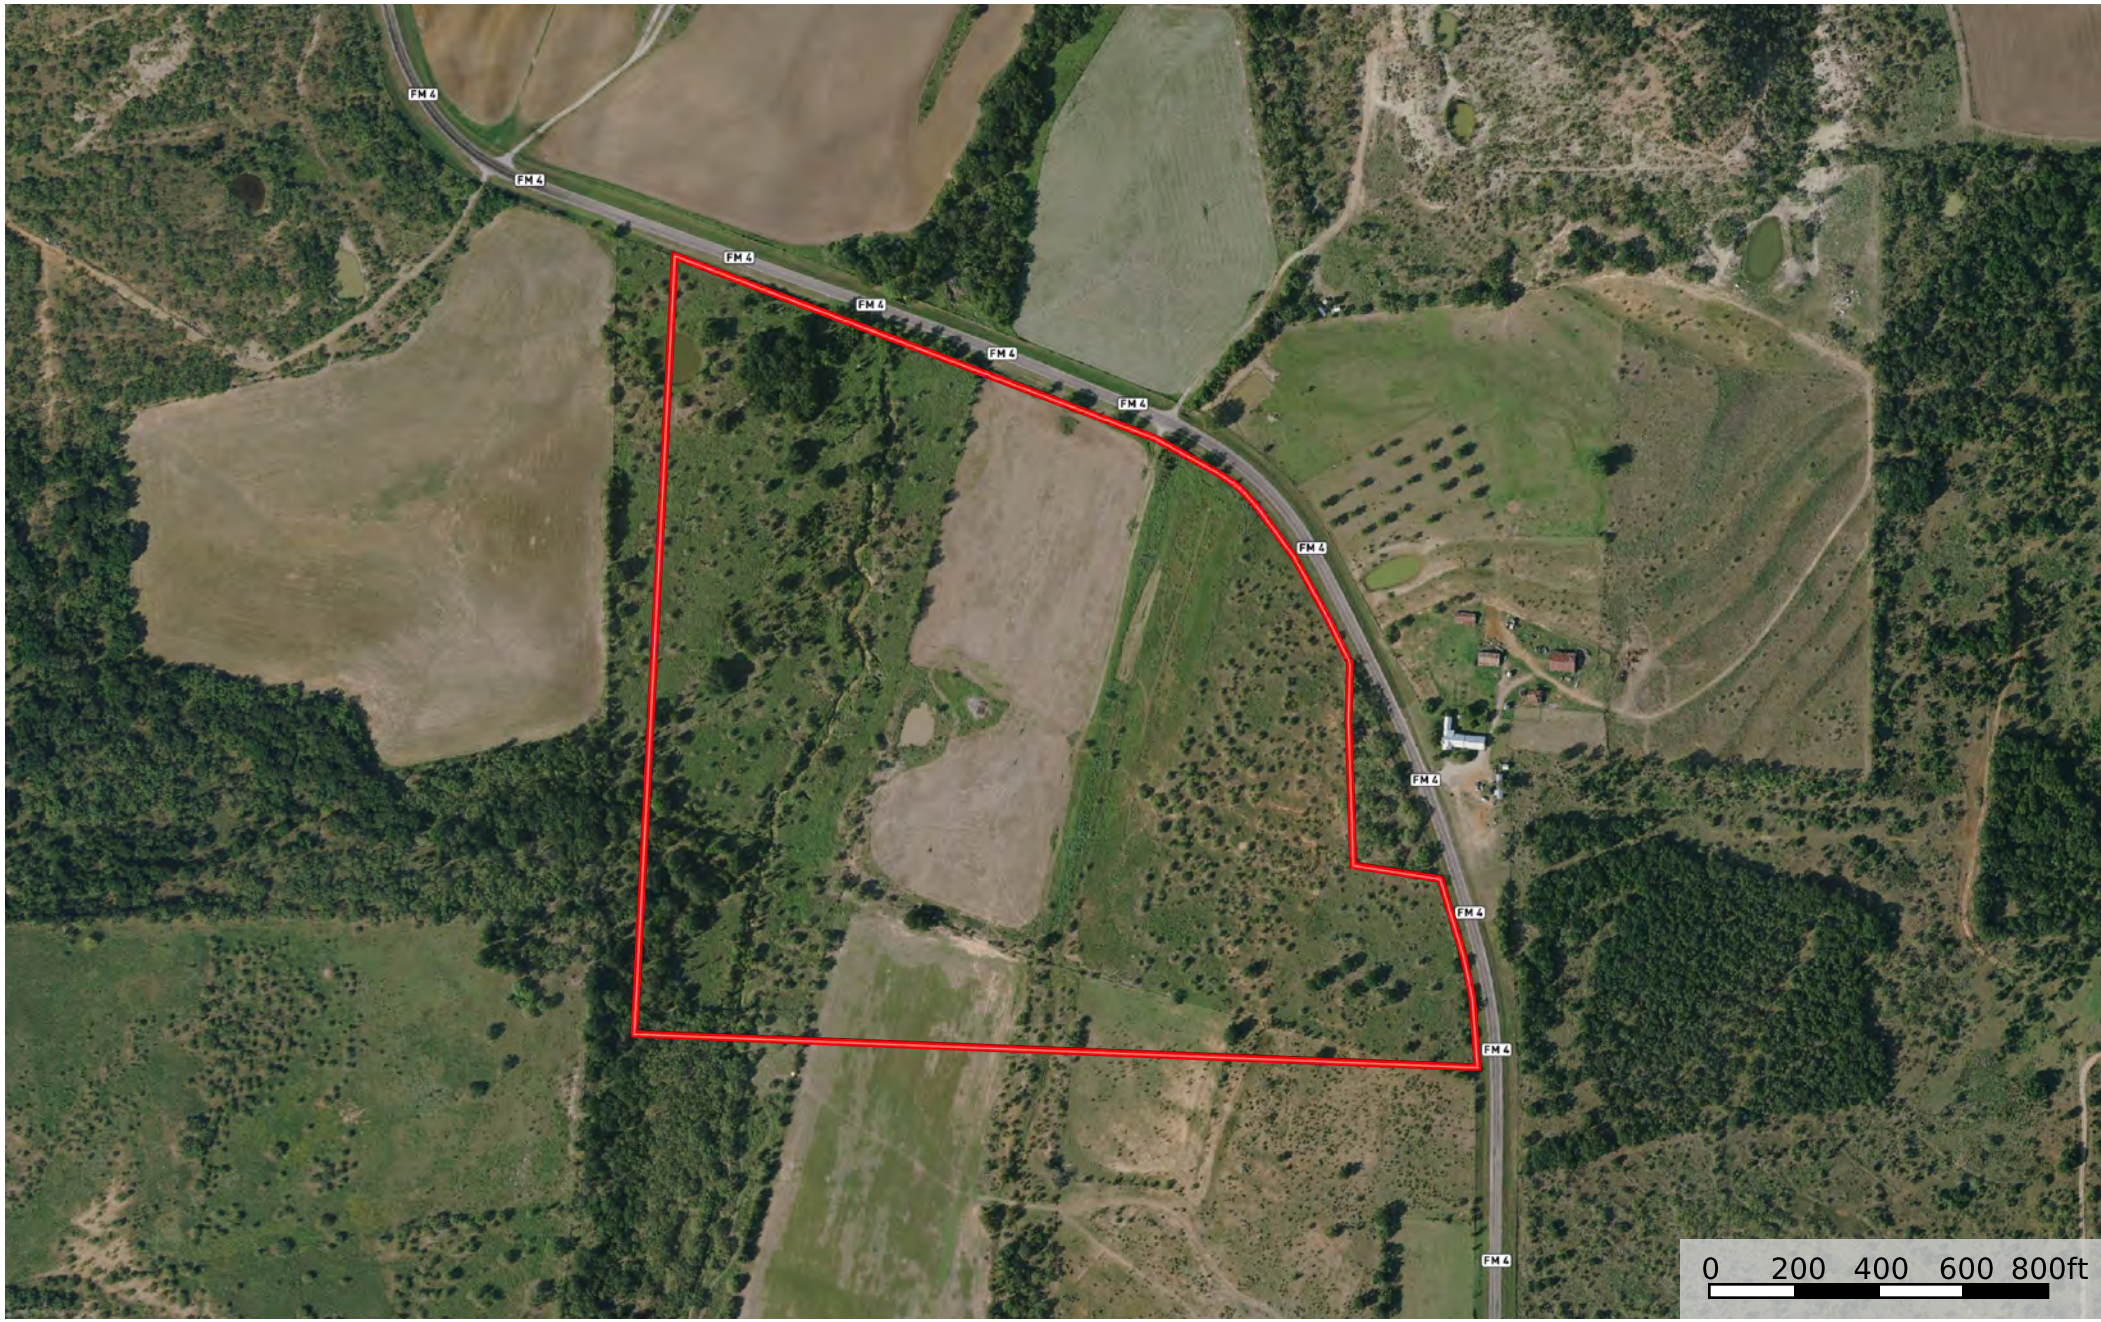

Burries-0000 S FM Rd 4, Santo, TX AERIAL

Palo Pinto County, Texas, 64.329 AC +/-

 Boundary