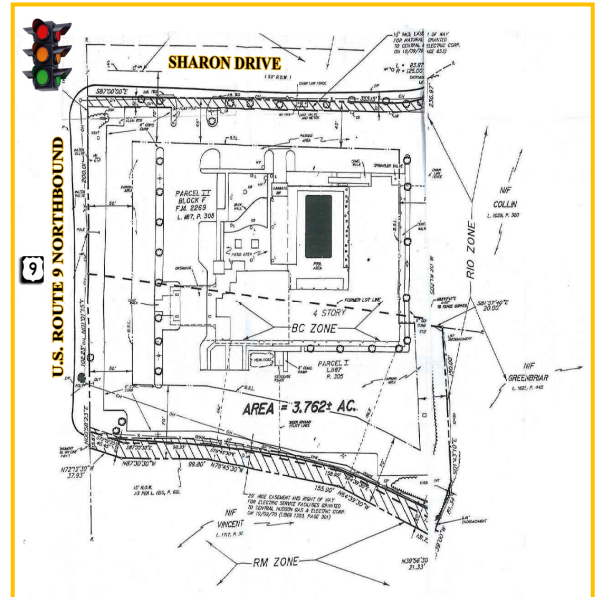

RESTAURANT

U.S. ROUTE 9 & SHARON DRIVE POUGHKEEPSIE, NEW YORK

JOIN HOLIDAY INN EXPRESS

- **U.S. Route 9**
2750 South Road
Poughkeepsie, NY 12601
- **Location:** Southeast corner of U.S. Route 9 at Sharon Drive
- **Signalized Intersection**
- **Acreage:** A portion of 3.8 +/- Acres
- **Frontage:** 200.01' - U.S. Route 9 / 355.15' - Sharon Drive
- **Zoning:** B-H, Highway Business
- **Demand Generators:** IBM Poughkeepsie
Casperkill Golf Club
Poughkeepsie Galleria Mall
Vassar College
Marist College
Culinary Institute of America
Vassar Brothers Medical Center
MidHudson Regional Hospital

U.S. Route 9 from Beechwood Avenue to Academy St. - 52,396 AADT

- **Asking Price:** Available Upon Request

* ALL DATA BELIEVED TO BE ACCURATE BUT NOT WARRANTED **

Properties Group, LLC
295 Main St.
Poughkeepsie, NY