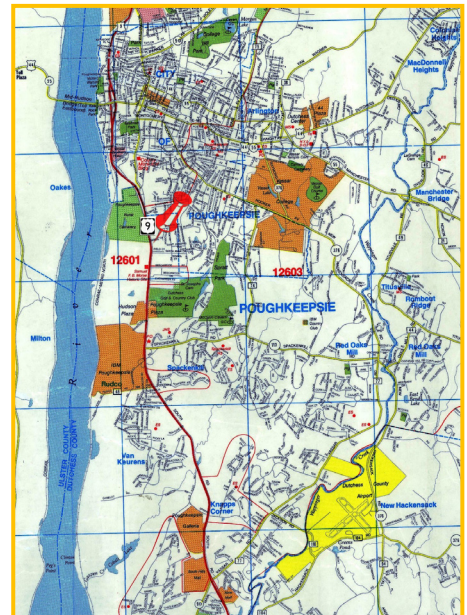

RESTAURANT

U.S. ROUTE 9 & SHARON DRIVE POUGHKEEPSIE, NEW YORK

JOIN HOLIDAY INN EXPRESS

- **U.S. Route 9**
2750 South Road
Poughkeepsie, NY 12601
- **Location:** Southeast corner of U.S. Route 9 at Sharon Drive
- **Signalized Intersection**
- **Acreage:** A portion of 3.8 +/- Acres
- **Frontage:** 200.01' - U.S. Route 9 / 355.15' - Sharon Drive
- **Zoning:** B-H, Highway Business
- **Demand Generators:** IBM Poughkeepsie
Casperkill Golf Club
Poughkeepsie Galleria Mall
Vassar College
Marist College
Culinary Institute of America
Vassar Brothers Medical Center
MidHudson Regional Hospital

www.crproperties.com

Demographics (2015 Estimate):	3 Miles	5 Miles	7 Miles
Population	59,443	97,660	136,121
Avg. HH Income	\$71,481	\$78,026	\$81,257
# of Households	21,946	35,437	49,837

Area Traffic Count:

U.S. Route 9 from Beechwood Avenue to Academy St. - 52,396 AADT

- **Asking Price:** Available Upon Request

* ALL DATA BELIEVED TO BE ACCURATE BUT NOT WARRANTED **

Properties Group, LLC
295 Main St.
Poughkeepsie, NY