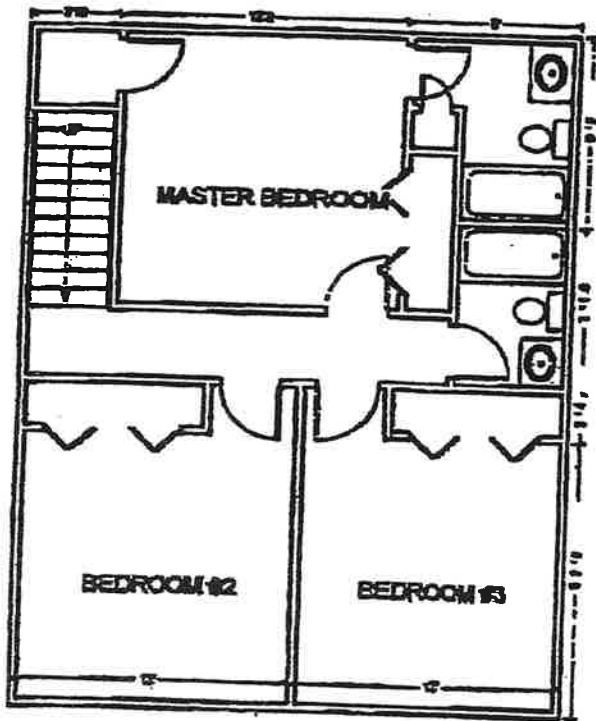

# Washesaw Place

At Murrells Inlet

## Three Bedroom

1488 (Approx.) Heated Square feet  
1728 (Approx.) Total Living Area