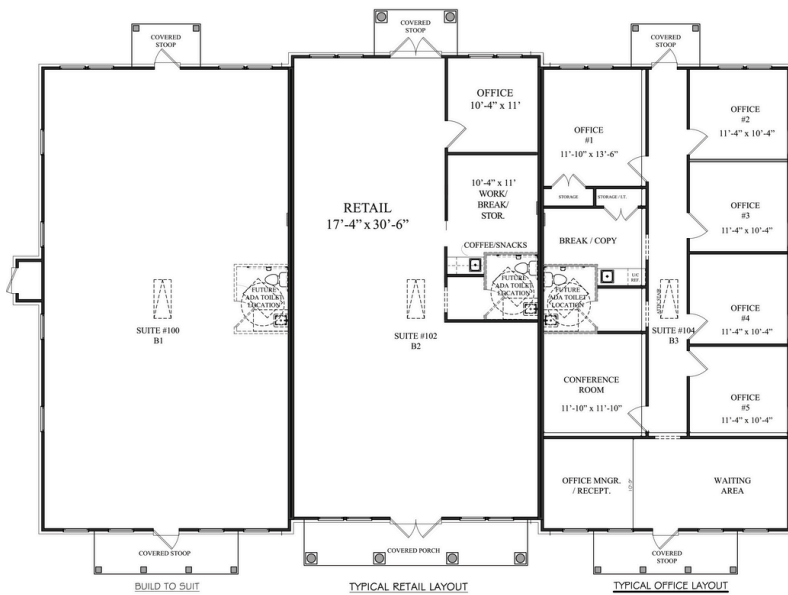

**NEW LUXURY OFFICE CONDOS & RETAIL SPACE
BY JOHN WIELAND**

THE VILLAGE AT RIVER GREEN | CANTON

- Luxury office condos and retail space at River Green Ave and GA-20, accompanied by 54 gated townhomes
- Convenient Canton location close to downtown shops, dining, The Mill on Etowah and I-575
- Thoughtfully designed spaces offering 1,550+/- sq. ft.
- Built just for you by John Wieland and the JWC team