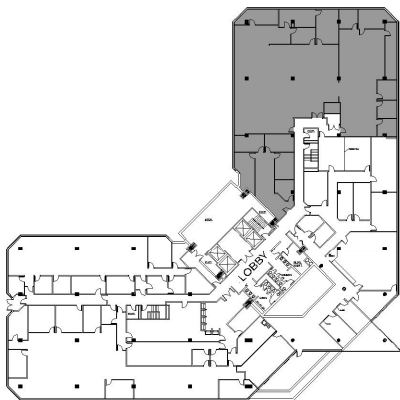

Space available from
1,424 SF to 8,411 SF

 BUILDING KEY
NO SCALE

517-903-EYDE (3933)