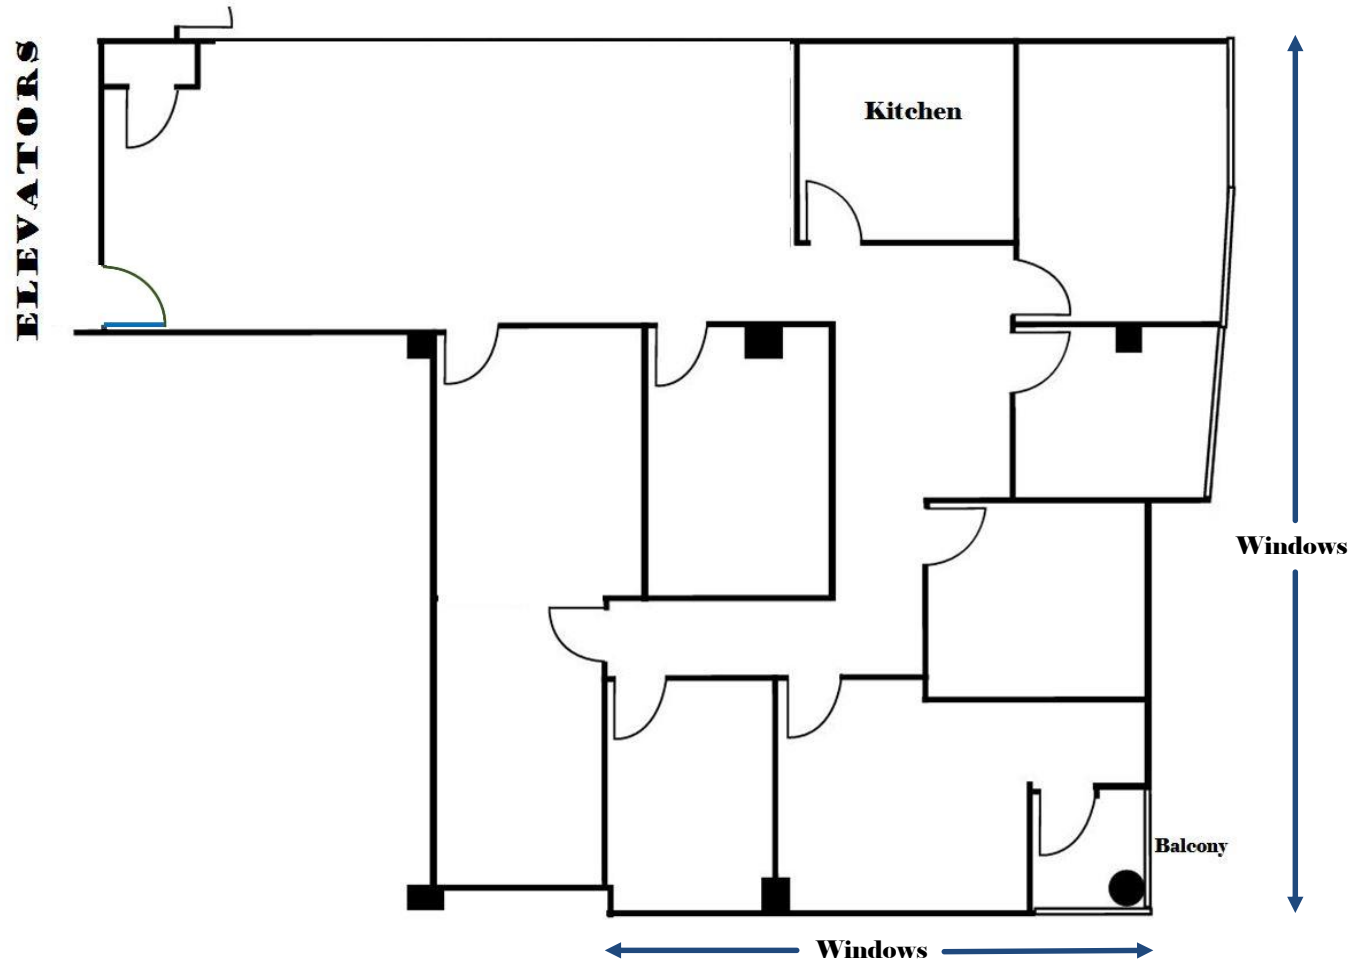

# TREVION Corporate Park

12850 Middlebrook Road • Germantown • Maryland  
3<sup>rd</sup> Floor • Suite 302 • 2,546 Square Feet