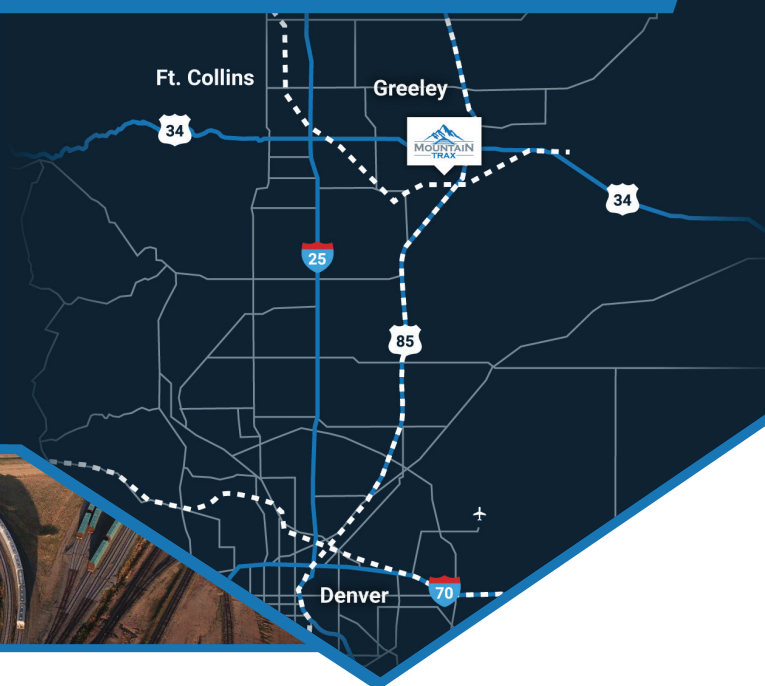

NORTHERN COLORADO'S PREMIER RAIL-SERVED INDUSTRIAL PARK

About MountainTRAX

MountainTRAX is a rail-served industrial park strategically located in Weld County, CO. The park is positioned midway along a major transportation corridor between Denver, CO and Cheyenne, WY.

Aggregates, Agriculture & Feed Products, Building Materials, Crude, Fertilizer, Fly Ash, Industrial Chemicals, NGLs, Pipe, Refined Products, and Sand

Features

- State-of-the-art rail terminal & transload facility near Union Pacific LaSalle Switch Yard
- Union Pacific Railroad mainline direct access
- Manifest and unit train capabilities
- Over 19,000' of track with the ability to expand rail capacity
- Transloading, storage, and inventory management
- Railcar switching and handling
- Easy access to the industrial park via US 34 and US 85
- Proximity to major transportation routes: E-470, I-25, I-70, US 287

UP Mainline

Entrance / Access Road

22744 County Rd. 33
Evans, CO 80645

Features

- 228 Acres
- 19,094' of rail
- Union Pacific Railroad mainline direct access
- Rail-to-truck and truck-to-rail transloading
- Shovel ready industrial and distribution sites available
- Zoned I-3 heavy industrial
- Utilities available