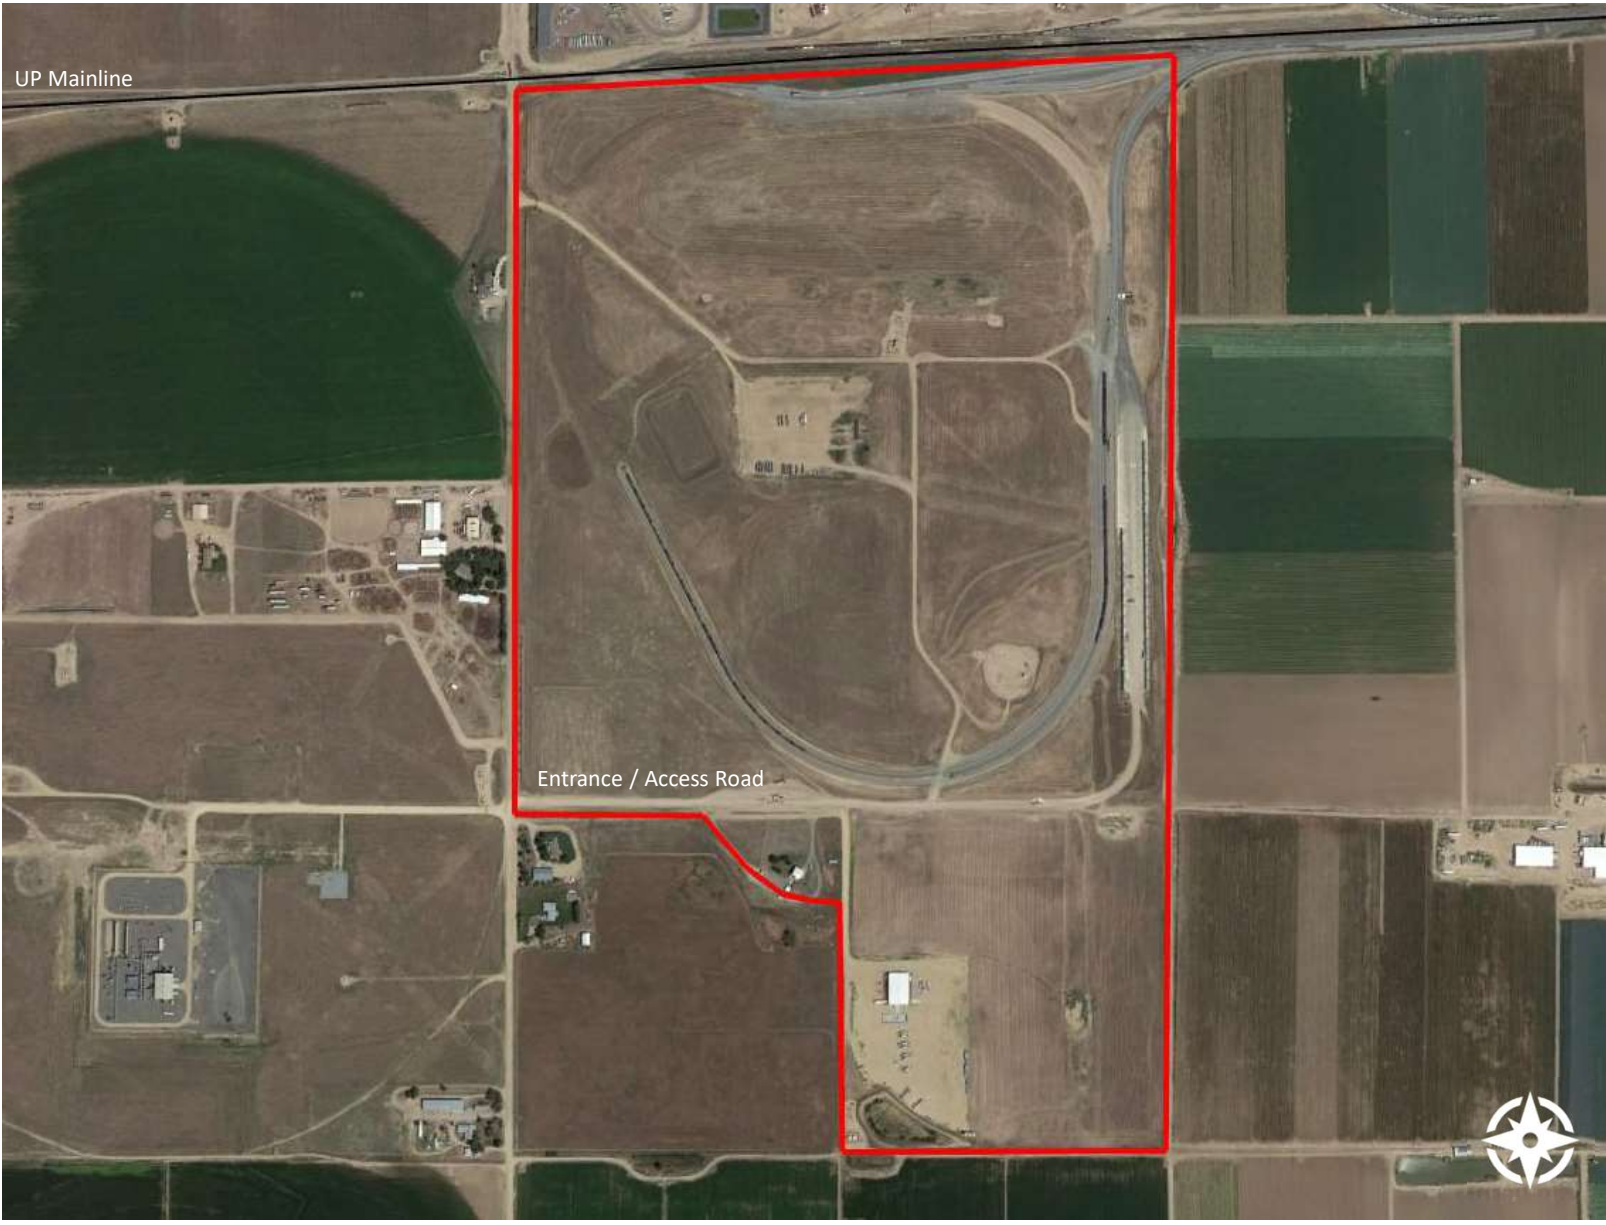

The 228-acre master-planned industrial park offers truck-to-rail and rail-to-truck transloading of a variety of bulk commodities along with ready-to-develop real estate available for sale and lease.

Products Transloaded

Aggregates, Agriculture & Feed Products, Building Materials, Crude, Fertilizer, Fly Ash, Industrial Chemicals, NGLs, Pipe, Refined Products, and Sand

Features

- State-of-the-art rail terminal & transload facility near Union Pacific LaSalle Switch Yard
- Union Pacific Railroad mainline direct access
- Manifest and unit train capabilities
- Over 19,000' of track with the ability to expand rail capacity
- Transloading, storage, and inventory management
- Railcar switching and handling
- Easy access to the industrial park via US 34 and US 85
- Proximity to major transportation routes: E-470, I-25, I-70, US 287

Development Opportunities

- Shovel ready rail and non-rail served sites available for sale, lease, build-to-suite, and design-build projects
- Zoned I-3 Heavy Industrial to accommodate industrial, distribution, and manufacturing uses including outside storage
- Building sizes available ranging from 10,000 SF to 1,000,000 SF
- City of Evans business-friendly planning and review process
- City of Evans development incentives available
- State tax breaks available via Weld County Enterprise Zone

UP Mainline

Entrance / Access Road

22744 County Rd. 33
Evans, CO 80645

Features

- 228 Acres
- 19,094' of rail
- Union Pacific Railroad mainline direct access
- Rail-to-truck and truck-to-rail transloading
- Shovel ready industrial and distribution sites available
- Zoned I-3 heavy industrial
- Utilities available