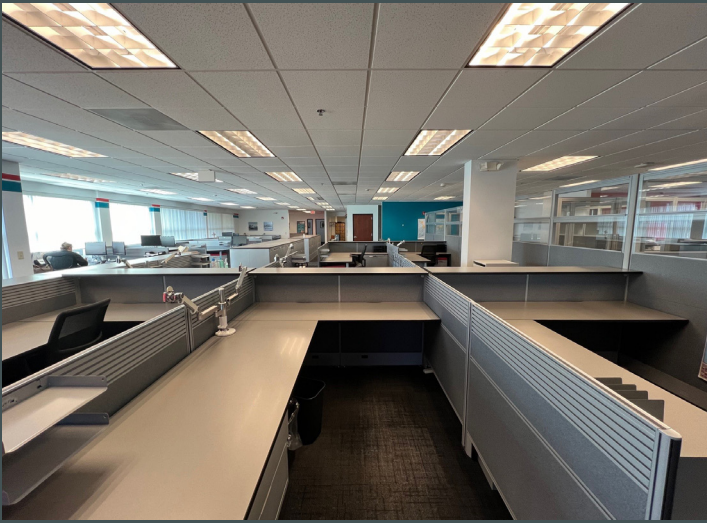

# Property Information

- + Term: Available through June 30, 2025
- + Building Conference Room
- + Furniture negotiable
- + Close proximity to I-71 & Cleveland Hopkins International Airport
- + Rent net of in-suite janitorial & in-suite utilities
- + Modern finishes and LED lights installed in 2022
- + Ample parking in Airport Executive Park
- + Flexible lease term