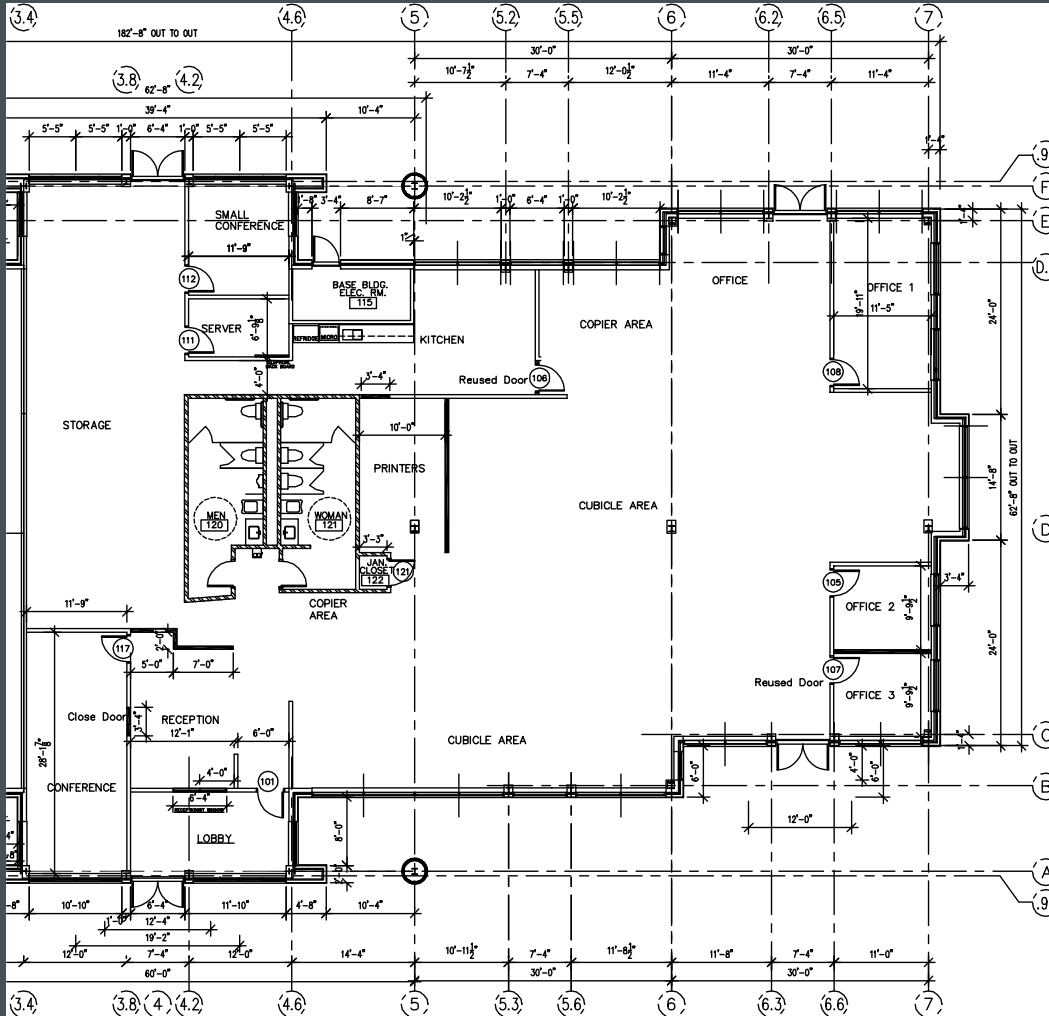

7,220  
Total Square Footage Available

\$15.5  
Per Square Foot, Modified Gross

# Floor Plan