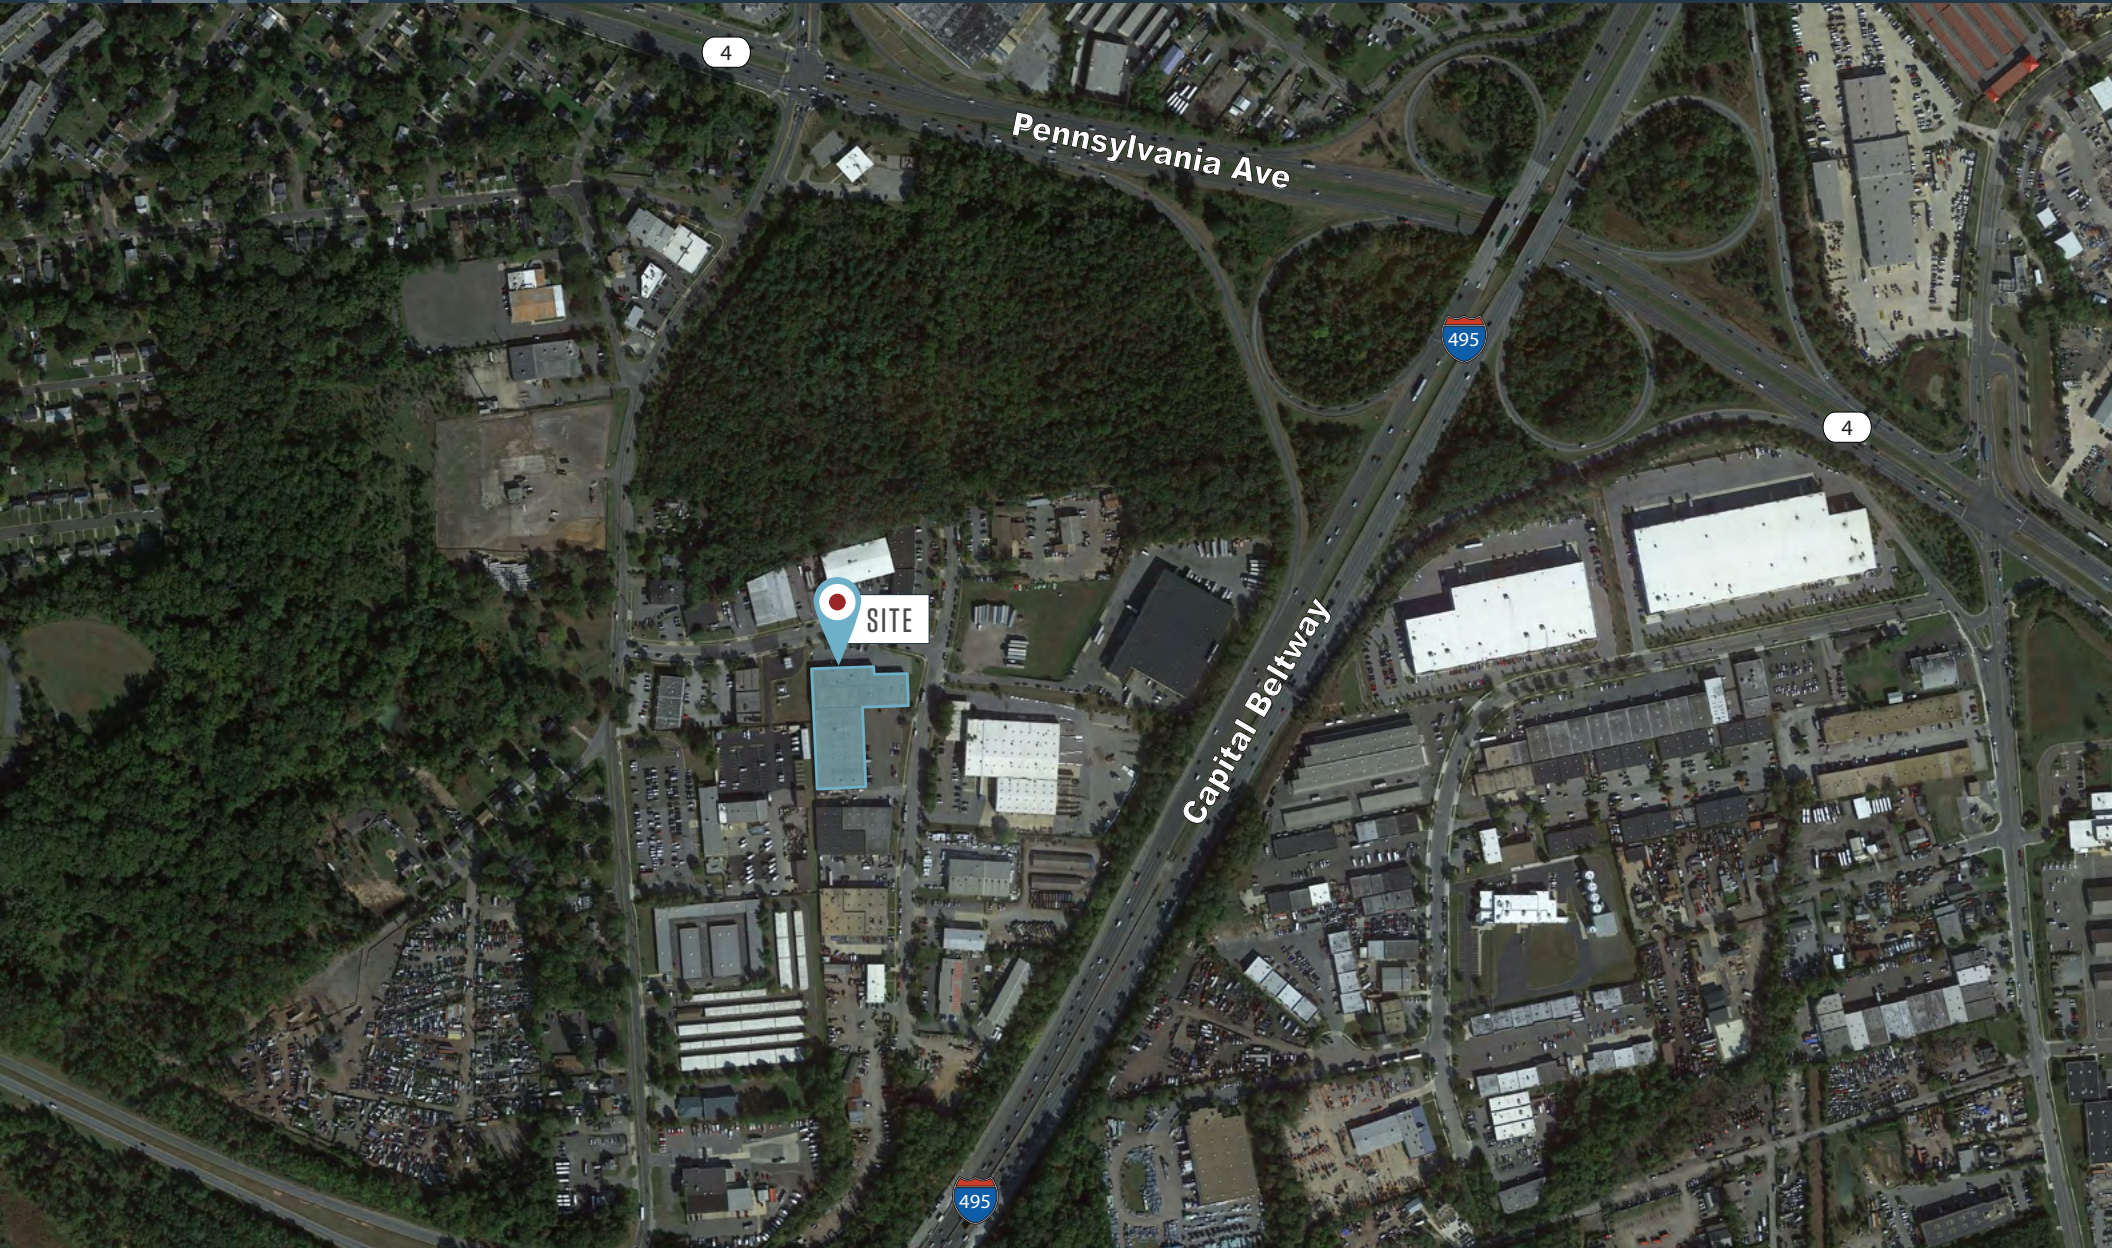

AERIAL

PENN BELT DRIVE

7701-7717 PENN BELT DRIVE / 3905-3917 PENN BELT PLACE

RYAN MOODY

rmoody@klnb.com | 703-268-2739