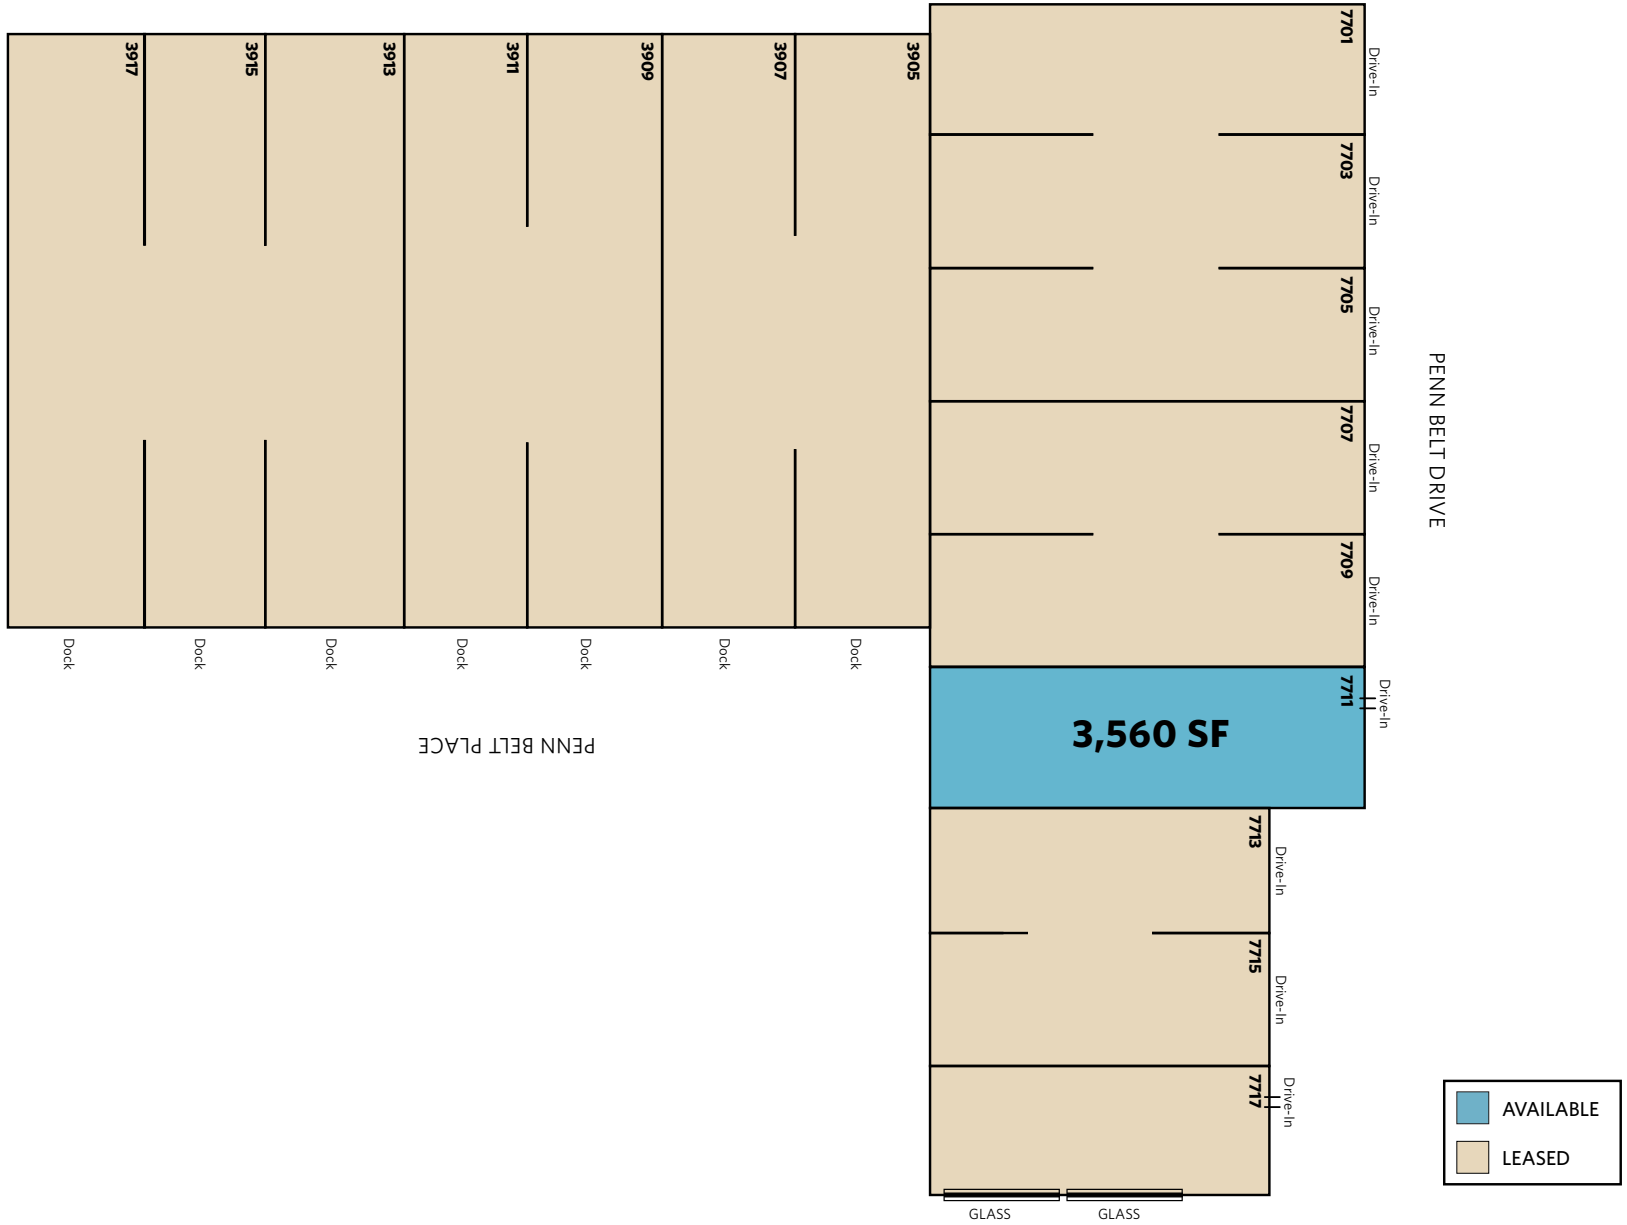

AVAILABILITY

Suite 7711

- 3,560 SF
- Drive-In
- Open Warehouse
- Immediate Occupancy
- \$14.50 NNN PSF

PROPERTY FEATURES

- 19' clear ceiling heights
- Located just off Rt. 4 (Pennsylvania Ave) and I-495.
- No Automotive Uses

SITE PLAN

PENN BELT DRIVE

7701-7717 PENN BELT DRIVE / 3905-3917 PENN BELT PLACE

RYAN MOODY

rmoody@klnb.com | 703-268-2739

AERIAL

PENN BELT DRIVE

7701-7717 PENN BELT DRIVE / 3905-3917 PENN BELT PLACE