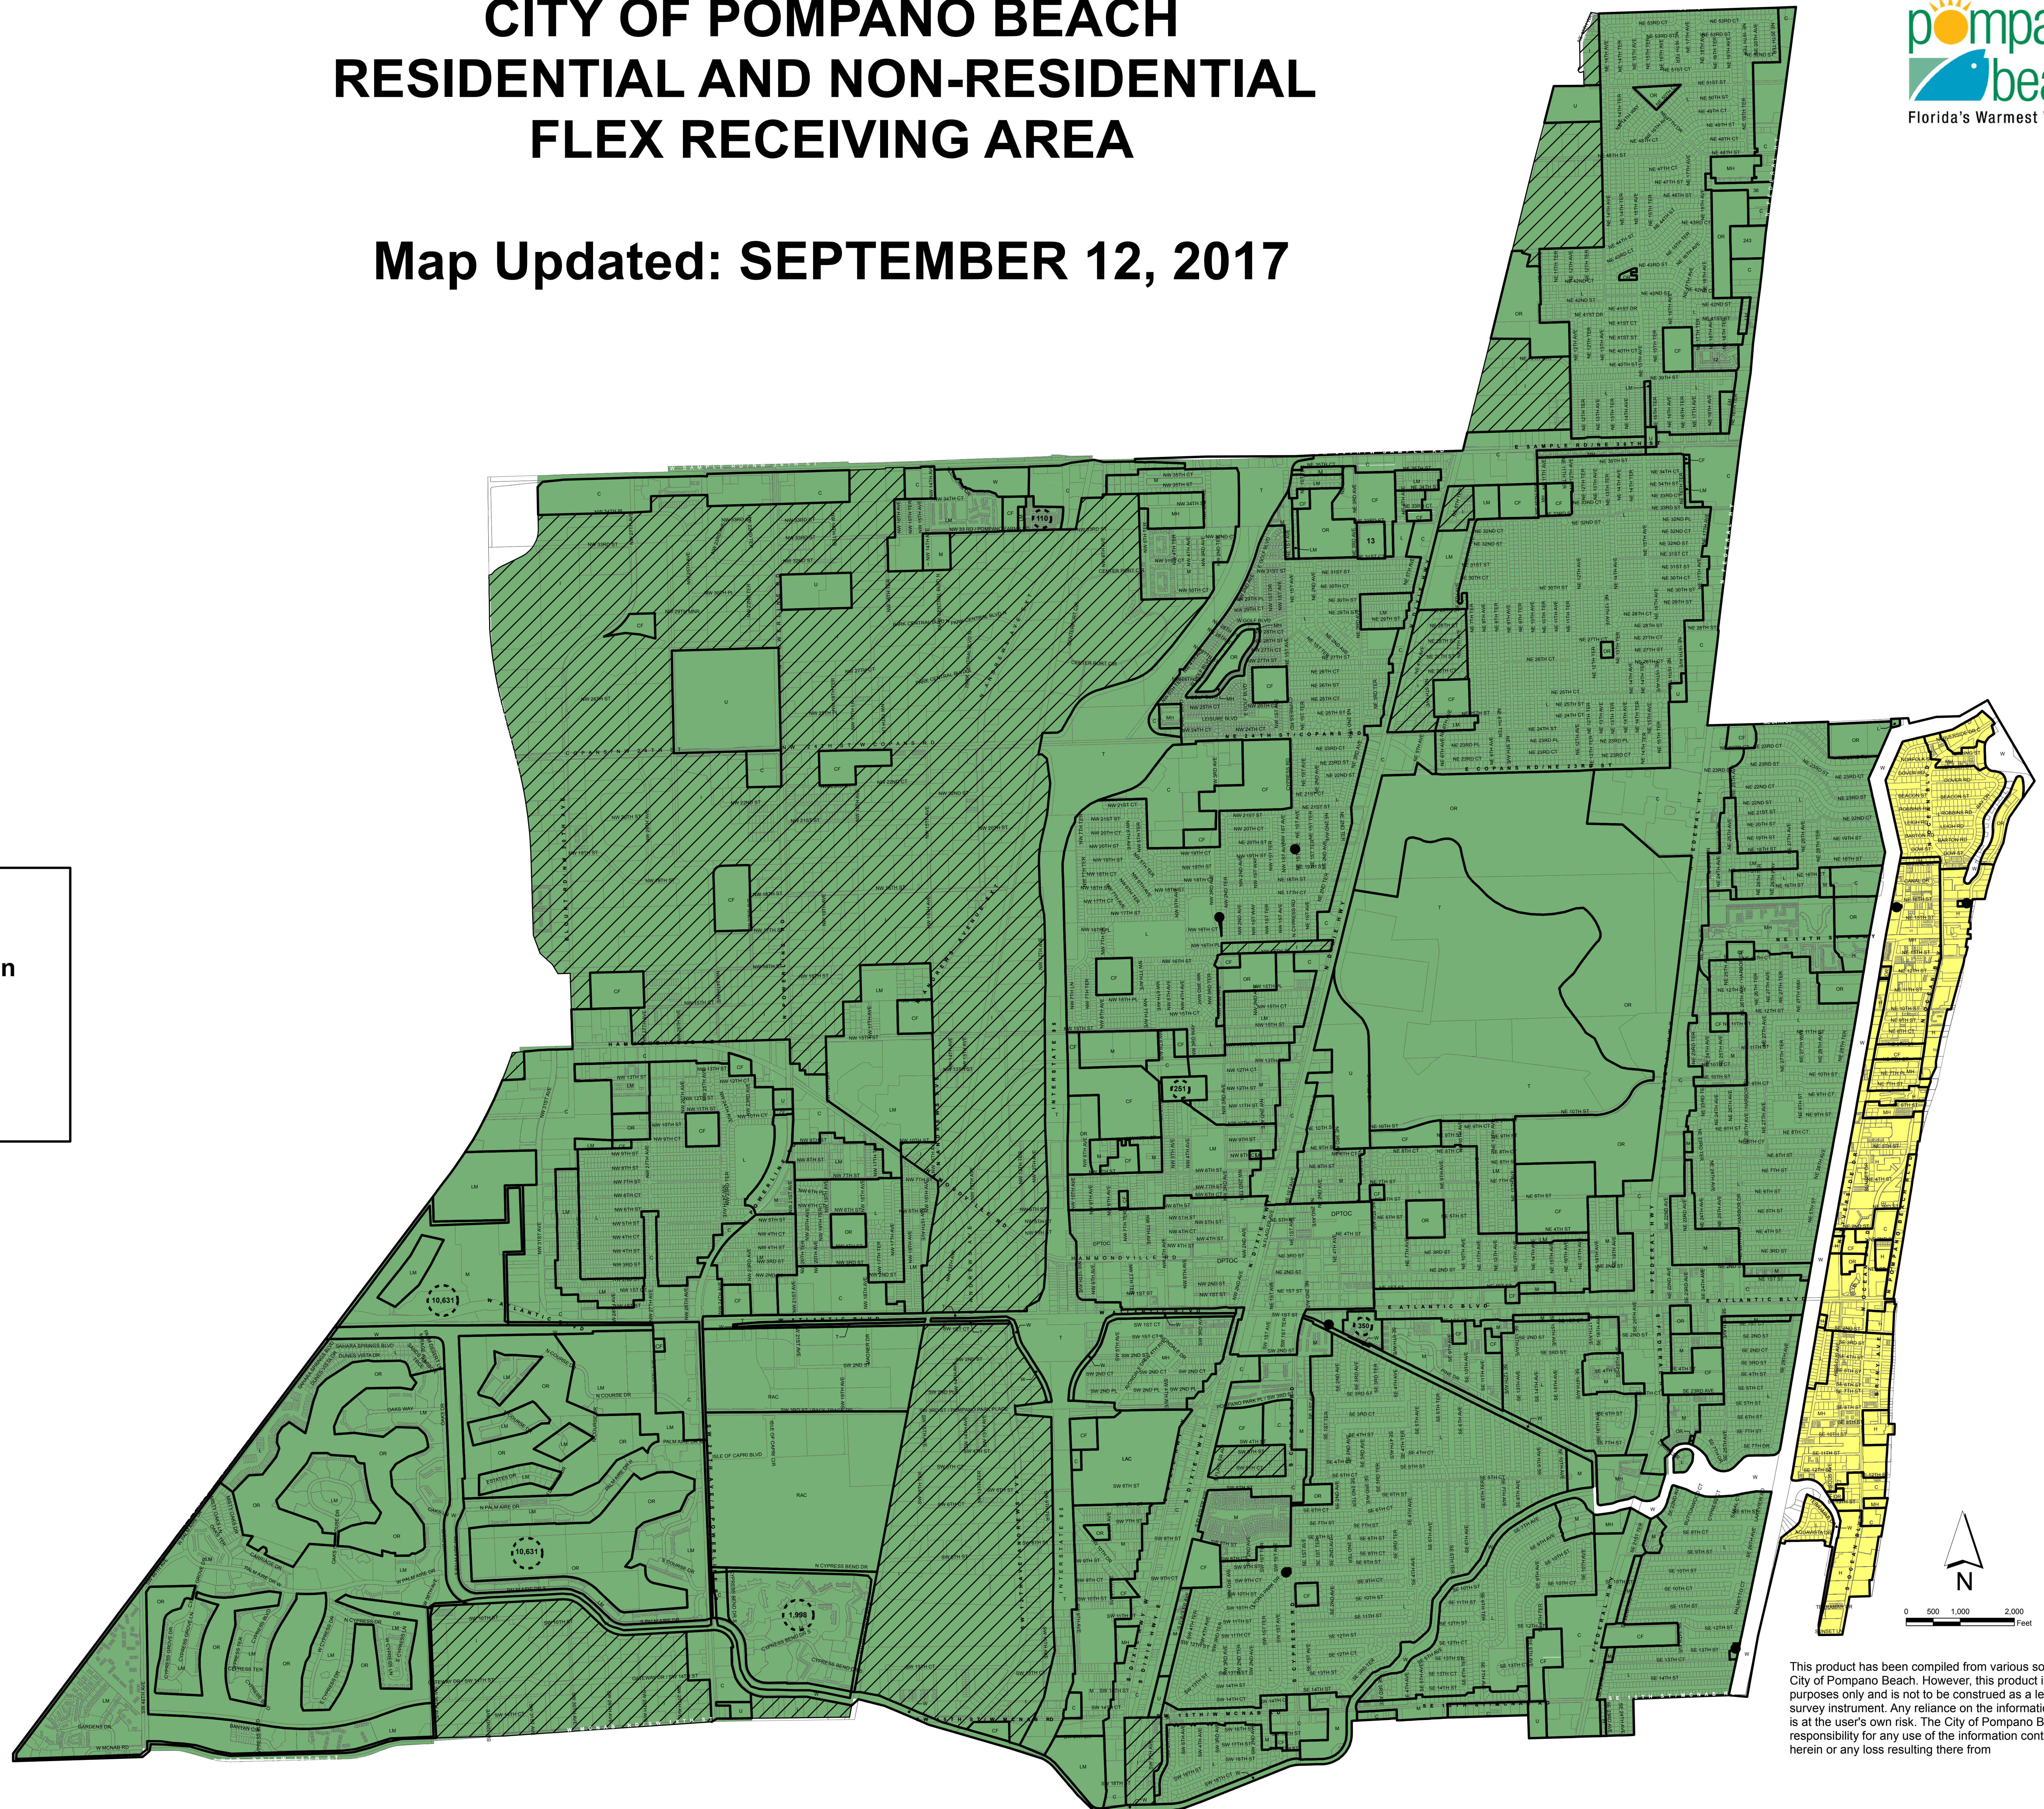

CITY OF POMPANO BEACH RESIDENTIAL AND NON-RESIDENTIAL FLEX RECEIVING AREA

Map Updated: **SEPTEMBER 12, 2017**

LEGEND

No Residential Flex Allocation

 I - Industrial Land Use

RECEIVING AREAS

 NO

 YES