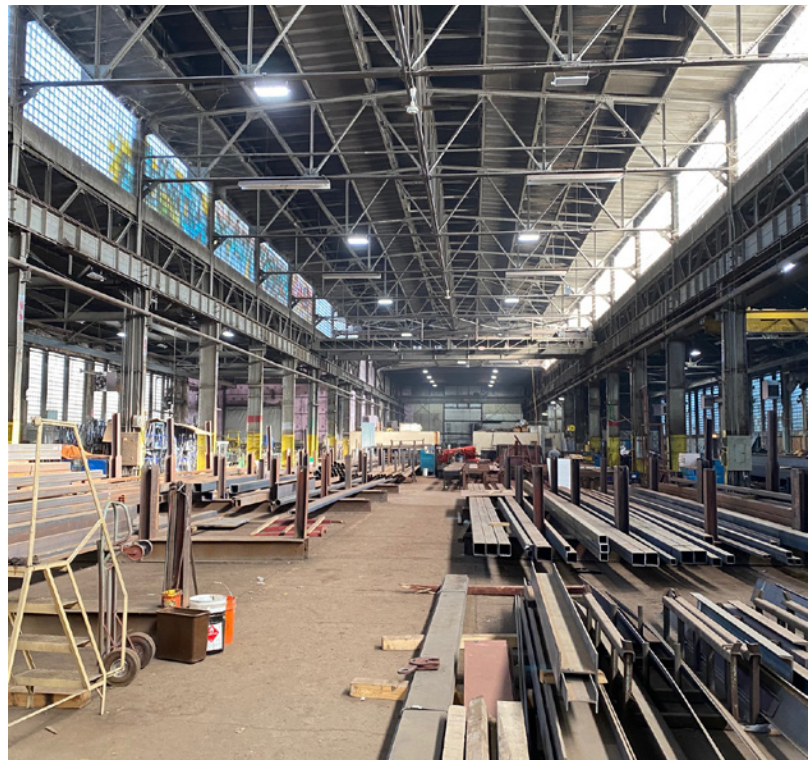

CRANE PROPERTY FOR SALE OR LEASE

4343 S OAKLEY AVE

CHICAGO, IL

DARWINPW

R E A L T Y

CORFAC International

DARWINPW
R E A L T Y
CORFAC International

MARC HALE
ASSOCIATE
773-714-2119
mhale@darwinpw.com

ENTRE
Commercial Realty LLC

DENISE CHAIMOVITZ, SIOR
BROKER
847-804-8566
denise@entrecmercial.com

970 N. Oaklawn Avenue, Suite 100 | Elmhurst, IL 60126 | Tel: 630-782-9520 | Fax: 630-782-9531 | darwinpw.com

Submitted subject to error, change in status, or withdrawal without notice.