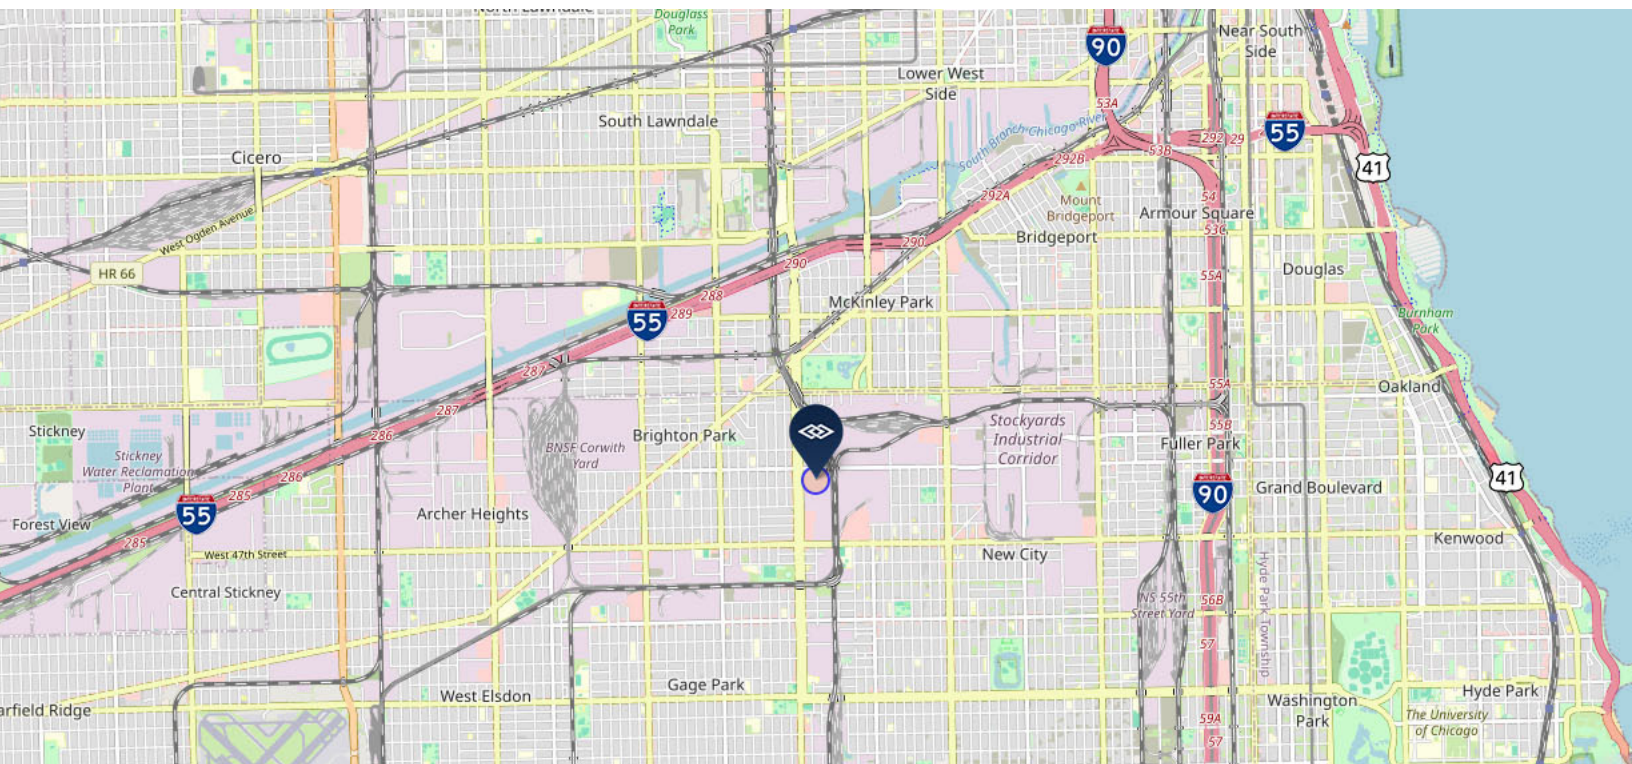

MARC HALE
ASSOCIATE
773-714-2119

mhale@darwinpw.com

DENISE CHAIMOVITZ, SIOR
BROKER
847-804-8566

denise@entrecmercial.com