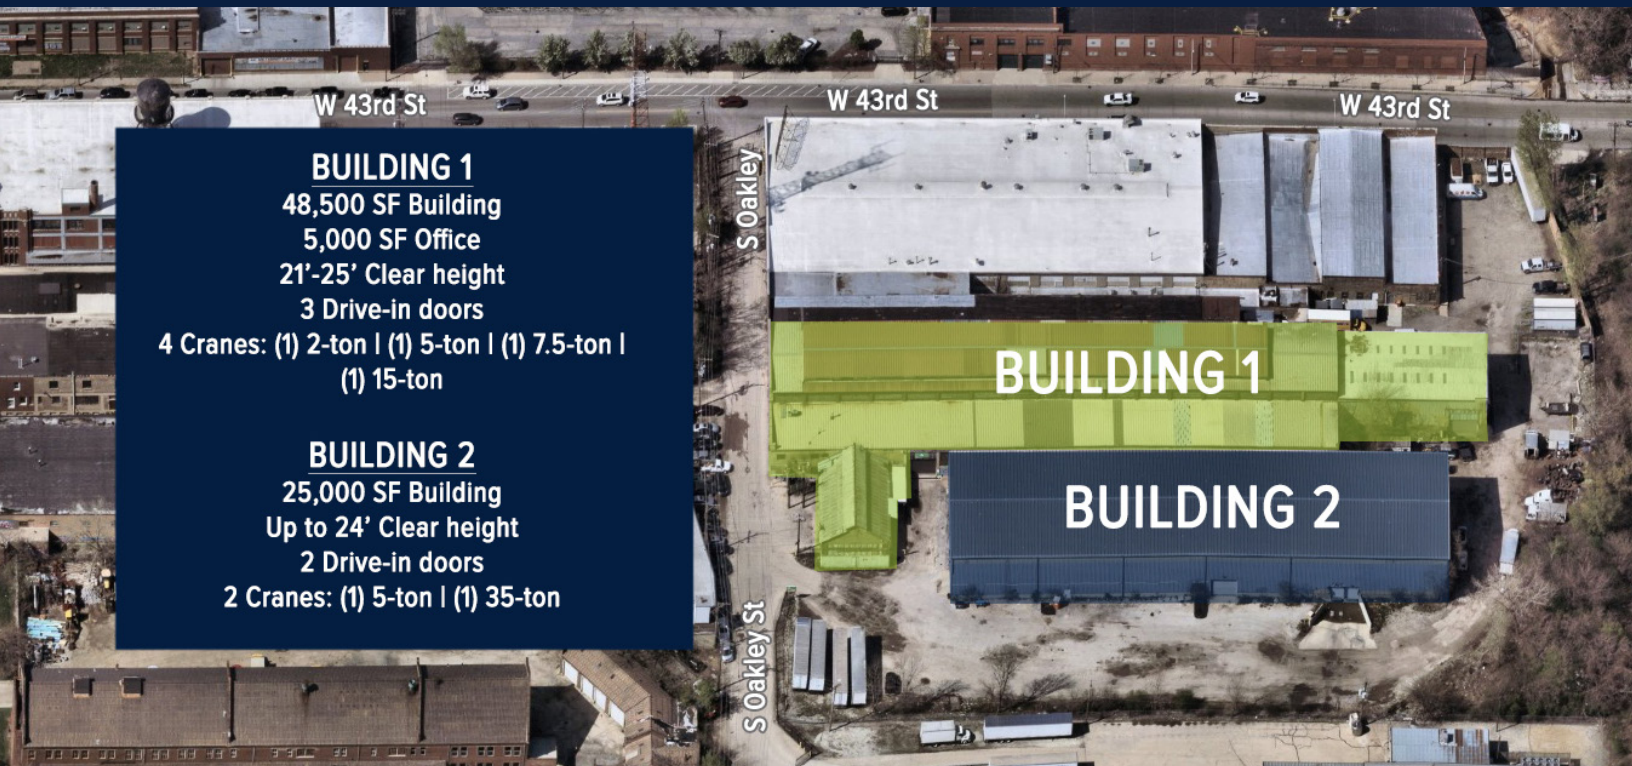

## OFFERING SUMMARY

<b>BUILDING SIZE</b>	73,500 SF
<b>LOT SIZE</b>	± 4.7 Acres
<b>OFFICE</b>	5,000 SF
<b>CEILING HEIGHT</b>	21' - 25'
<b>LOADING</b>	5 Drive-in doors (two building total)
<b>CRANES</b>	6 Cranes (two building total)
<b>SALE PRICE</b>	Subject to Offer

## PROPERTY HIGHLIGHTS

- Income producing property
- Near southside location close to I-55
- Large land site for material/vehicle storage
- Strong labor pool

CORFAC International

**MARC HALE**  
ASSOCIATE  
773-714-2119  
mhale@darwinpw.com

### BUILDING 1

48,500 SF Building

5,000 SF Office

21'-25' Clear height

3 Drive-in doors

4 Cranes: (1) 2-ton | (1) 5-ton | (1) 7.5-ton |

(1) 15-ton

### BUILDING 2

25,000 SF Building

Up to 24' Clear height

2 Drive-in doors

2 Cranes: (1) 5-ton | (1) 35-ton

MARC HALE  
ASSOCIATE  
773-714-2119

mhale@darwinpw.com

DENISE CHAIMOVITZ, SIOR  
BROKER  
847-804-8566