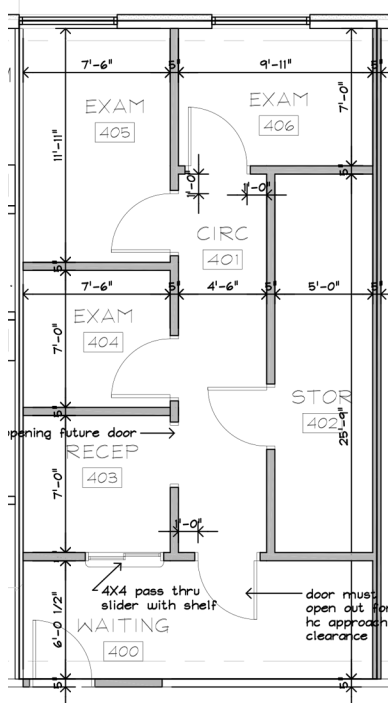

301 Seton Parkway
Round Rock, Texas

Suite Plan

Fourth Floor
Suite 406 - 672 RSF

For Leasing Information Contact: **Jinny Saad**
Leasing Manager
512.454.3646
jinny.saad@lillibridge.com

FOR MORE INFORMATION VISIT **LILLIBRIDGE.COM**